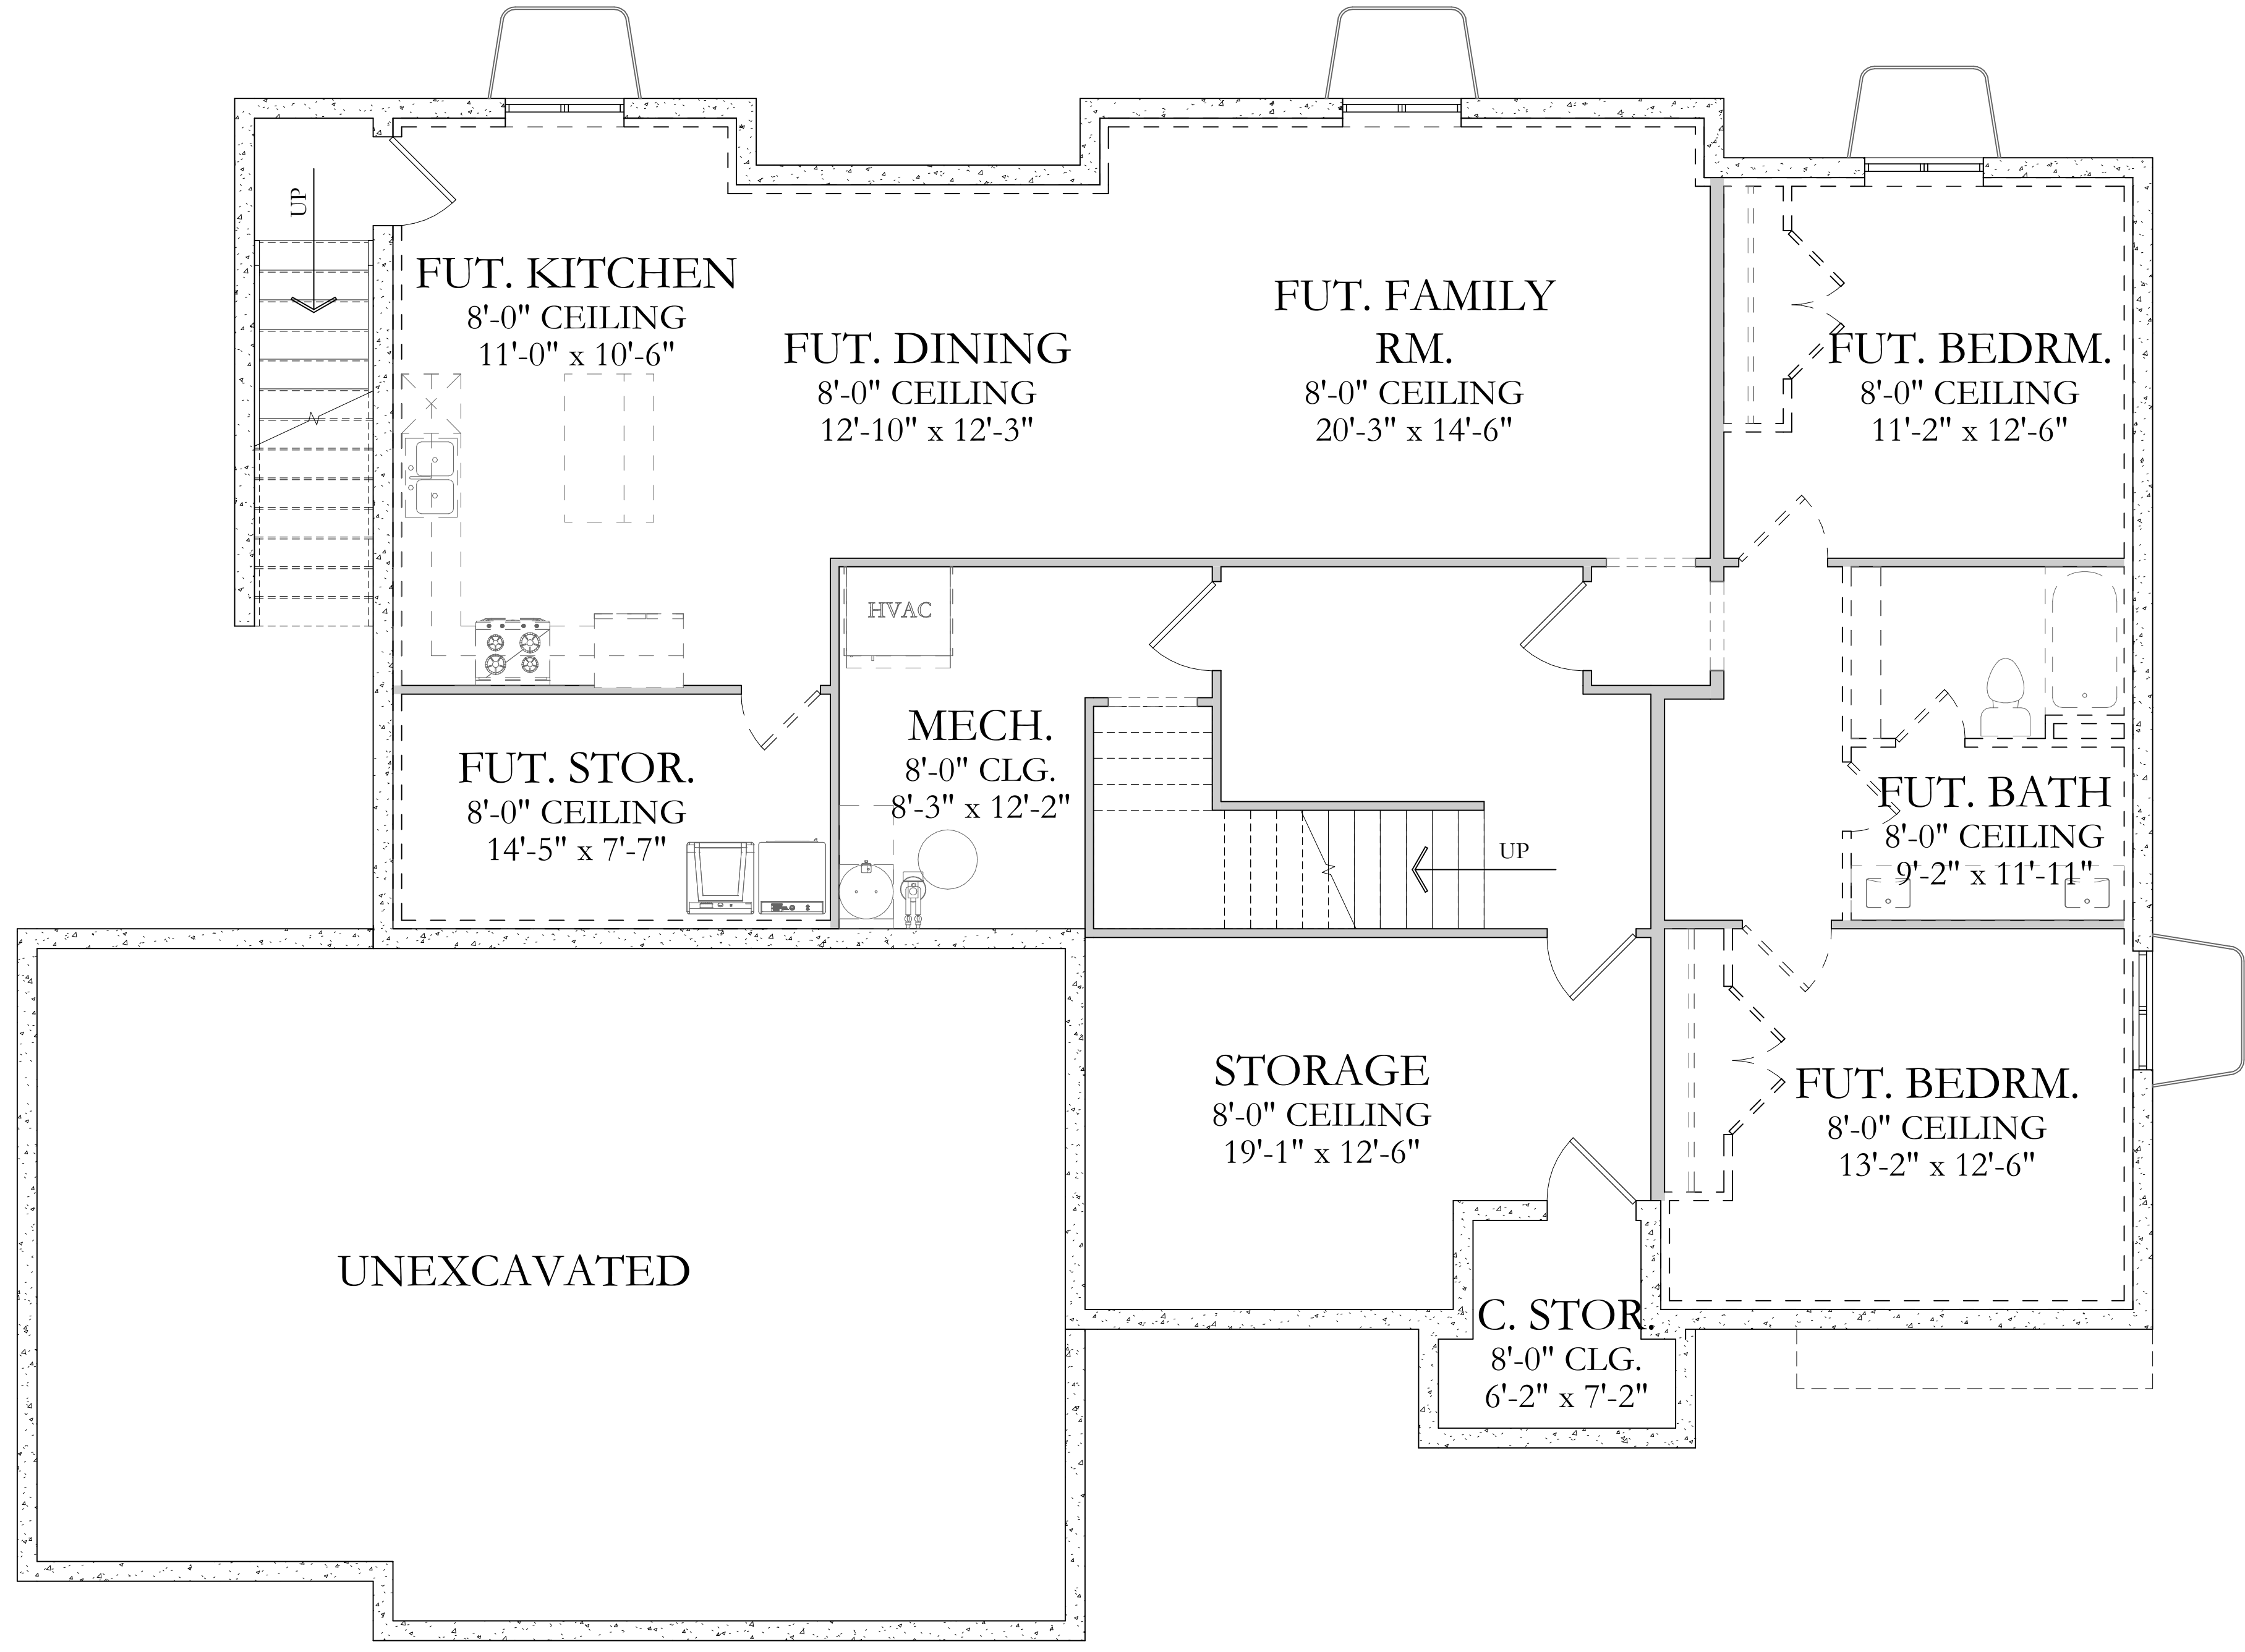

Christine

LOWER LEVEL

Square Footage:

BASEMENT:	2,174 SQFT
MAIN FLOOR:	2,128 SQFT
UPPER FLOOR:	1,199 SQFT

Total Square Footage:

TOTAL FINISHED:	3,327 SQFT
TOTAL:	5,501 SQFT
WIDTH:	60'-0" TO 72'-0"
DEPTH:	52'-0" TO 54'-0"