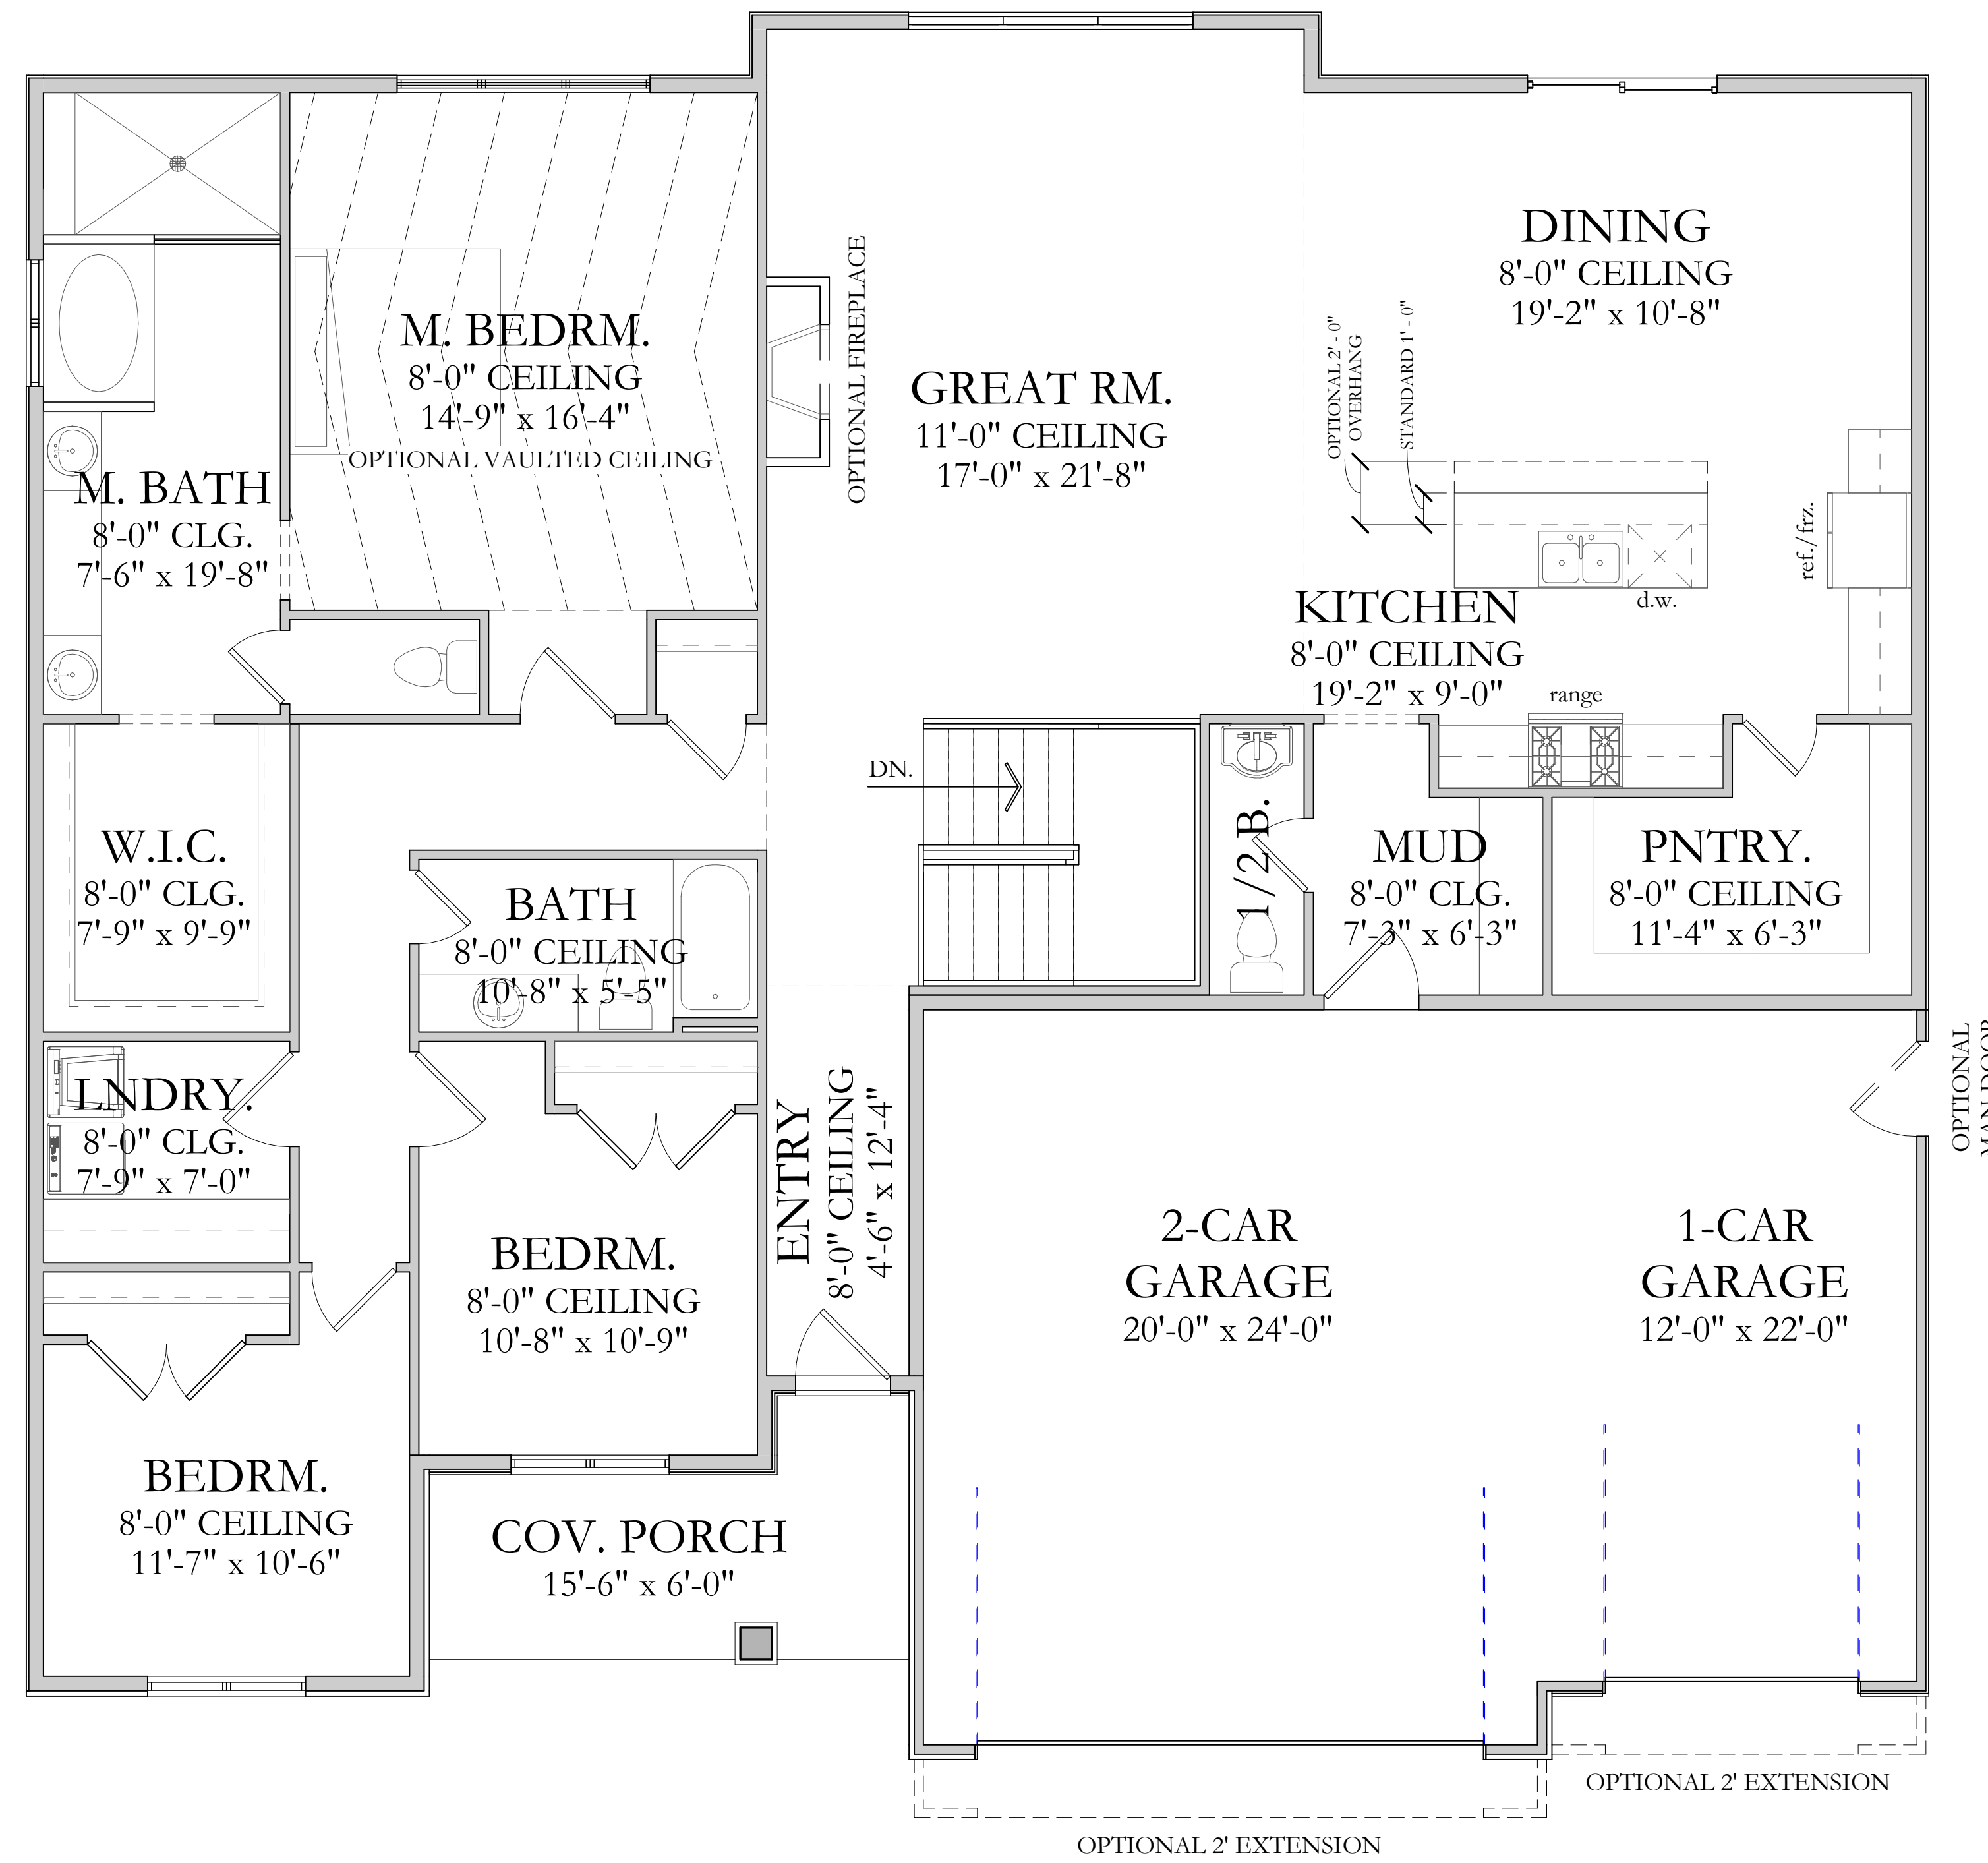

Aurora

MAIN LEVEL

Square Footage:

BASEMENT:	2,408 SQFT
MAIN FLOOR:	2,290 SQFT

Total Square Footage:

TOTAL FINISHED:	2,290 TO 2,712 SQFT
TOTAL:	4,698 SQFT
WIDTH:	60'-0"
DEPTH:	55'-0" TO 57'-0"

Disclosure: Home SQFT--both finished and unfinished--are approximate and are subject to change. Please see sales agent for further information.