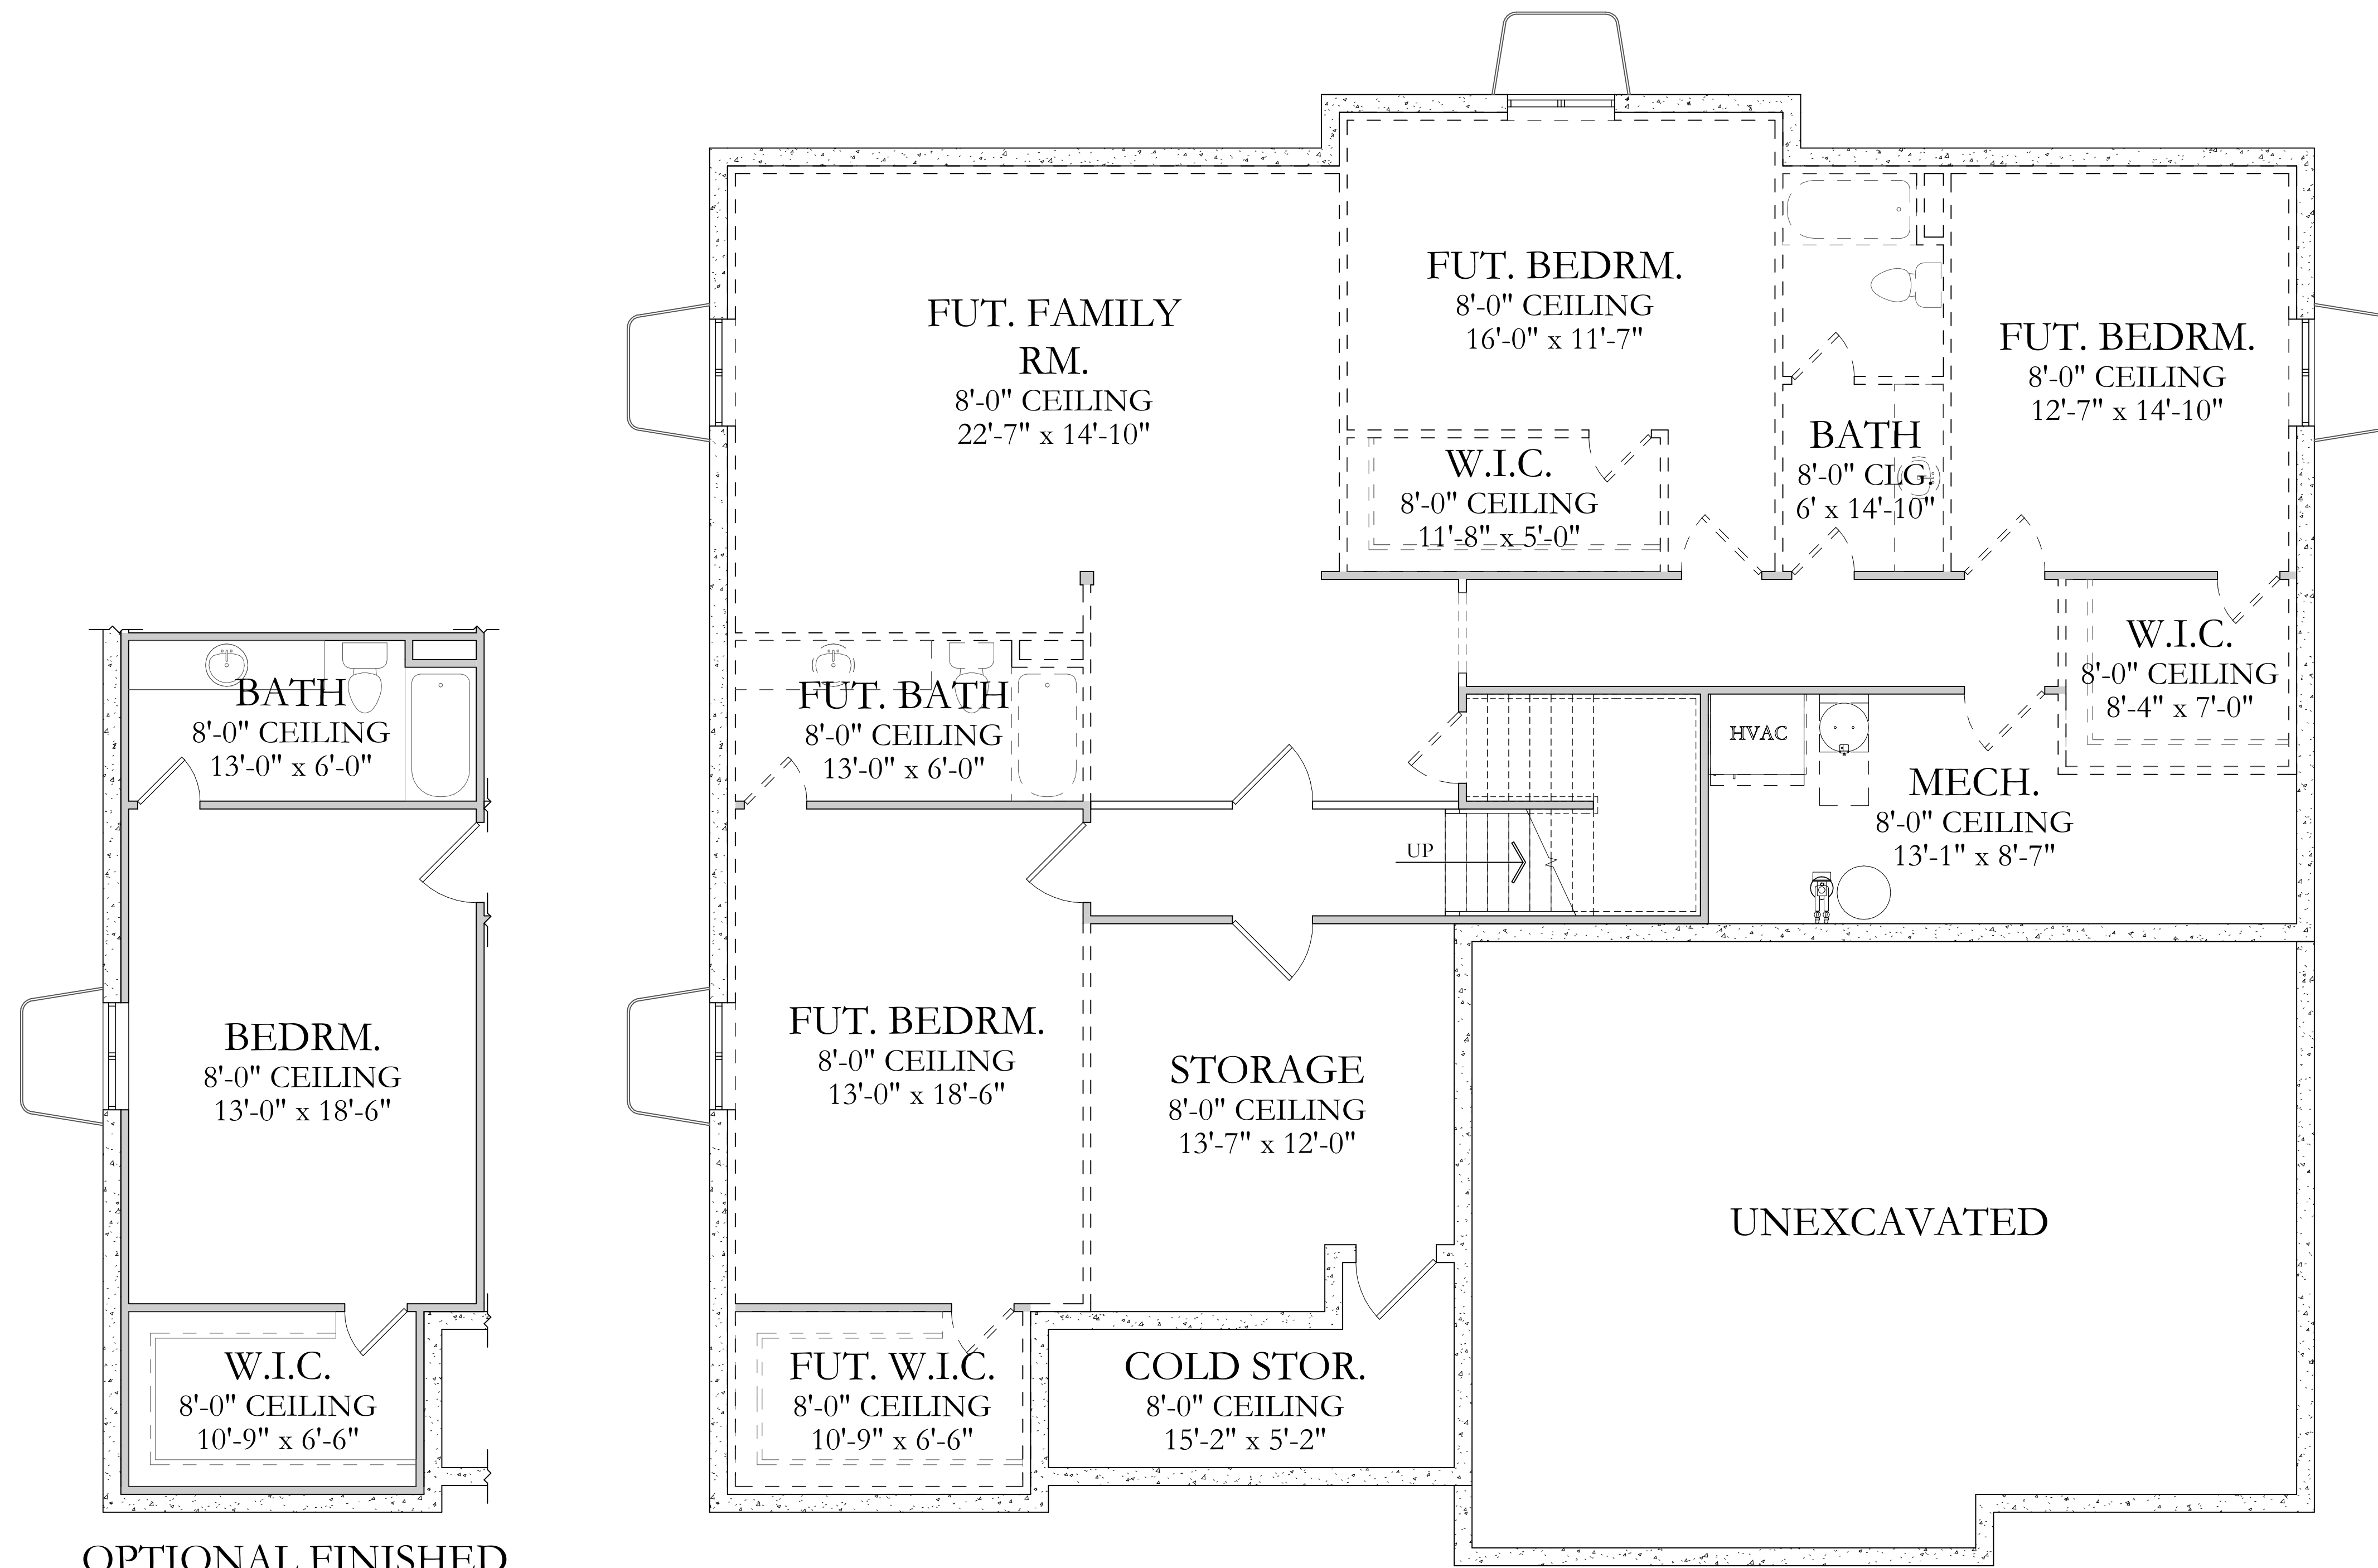

Aurora

Disclosure: Home SQFT--both finished and unfinished--are approximate and are subject to change. Please see sales agent for further information.

Square Footage:	
BASEMENT:	2,408 SQFT
MAIN FLOOR:	2,290 SQFT
Total Square Footage:	
TOTAL FINISHED:	2,290 TO 2,712 SQFT
TOTAL:	4,698 SQFT
WIDTH:	60'-0"
DEPTH:	55'-0" TO 57'-0"