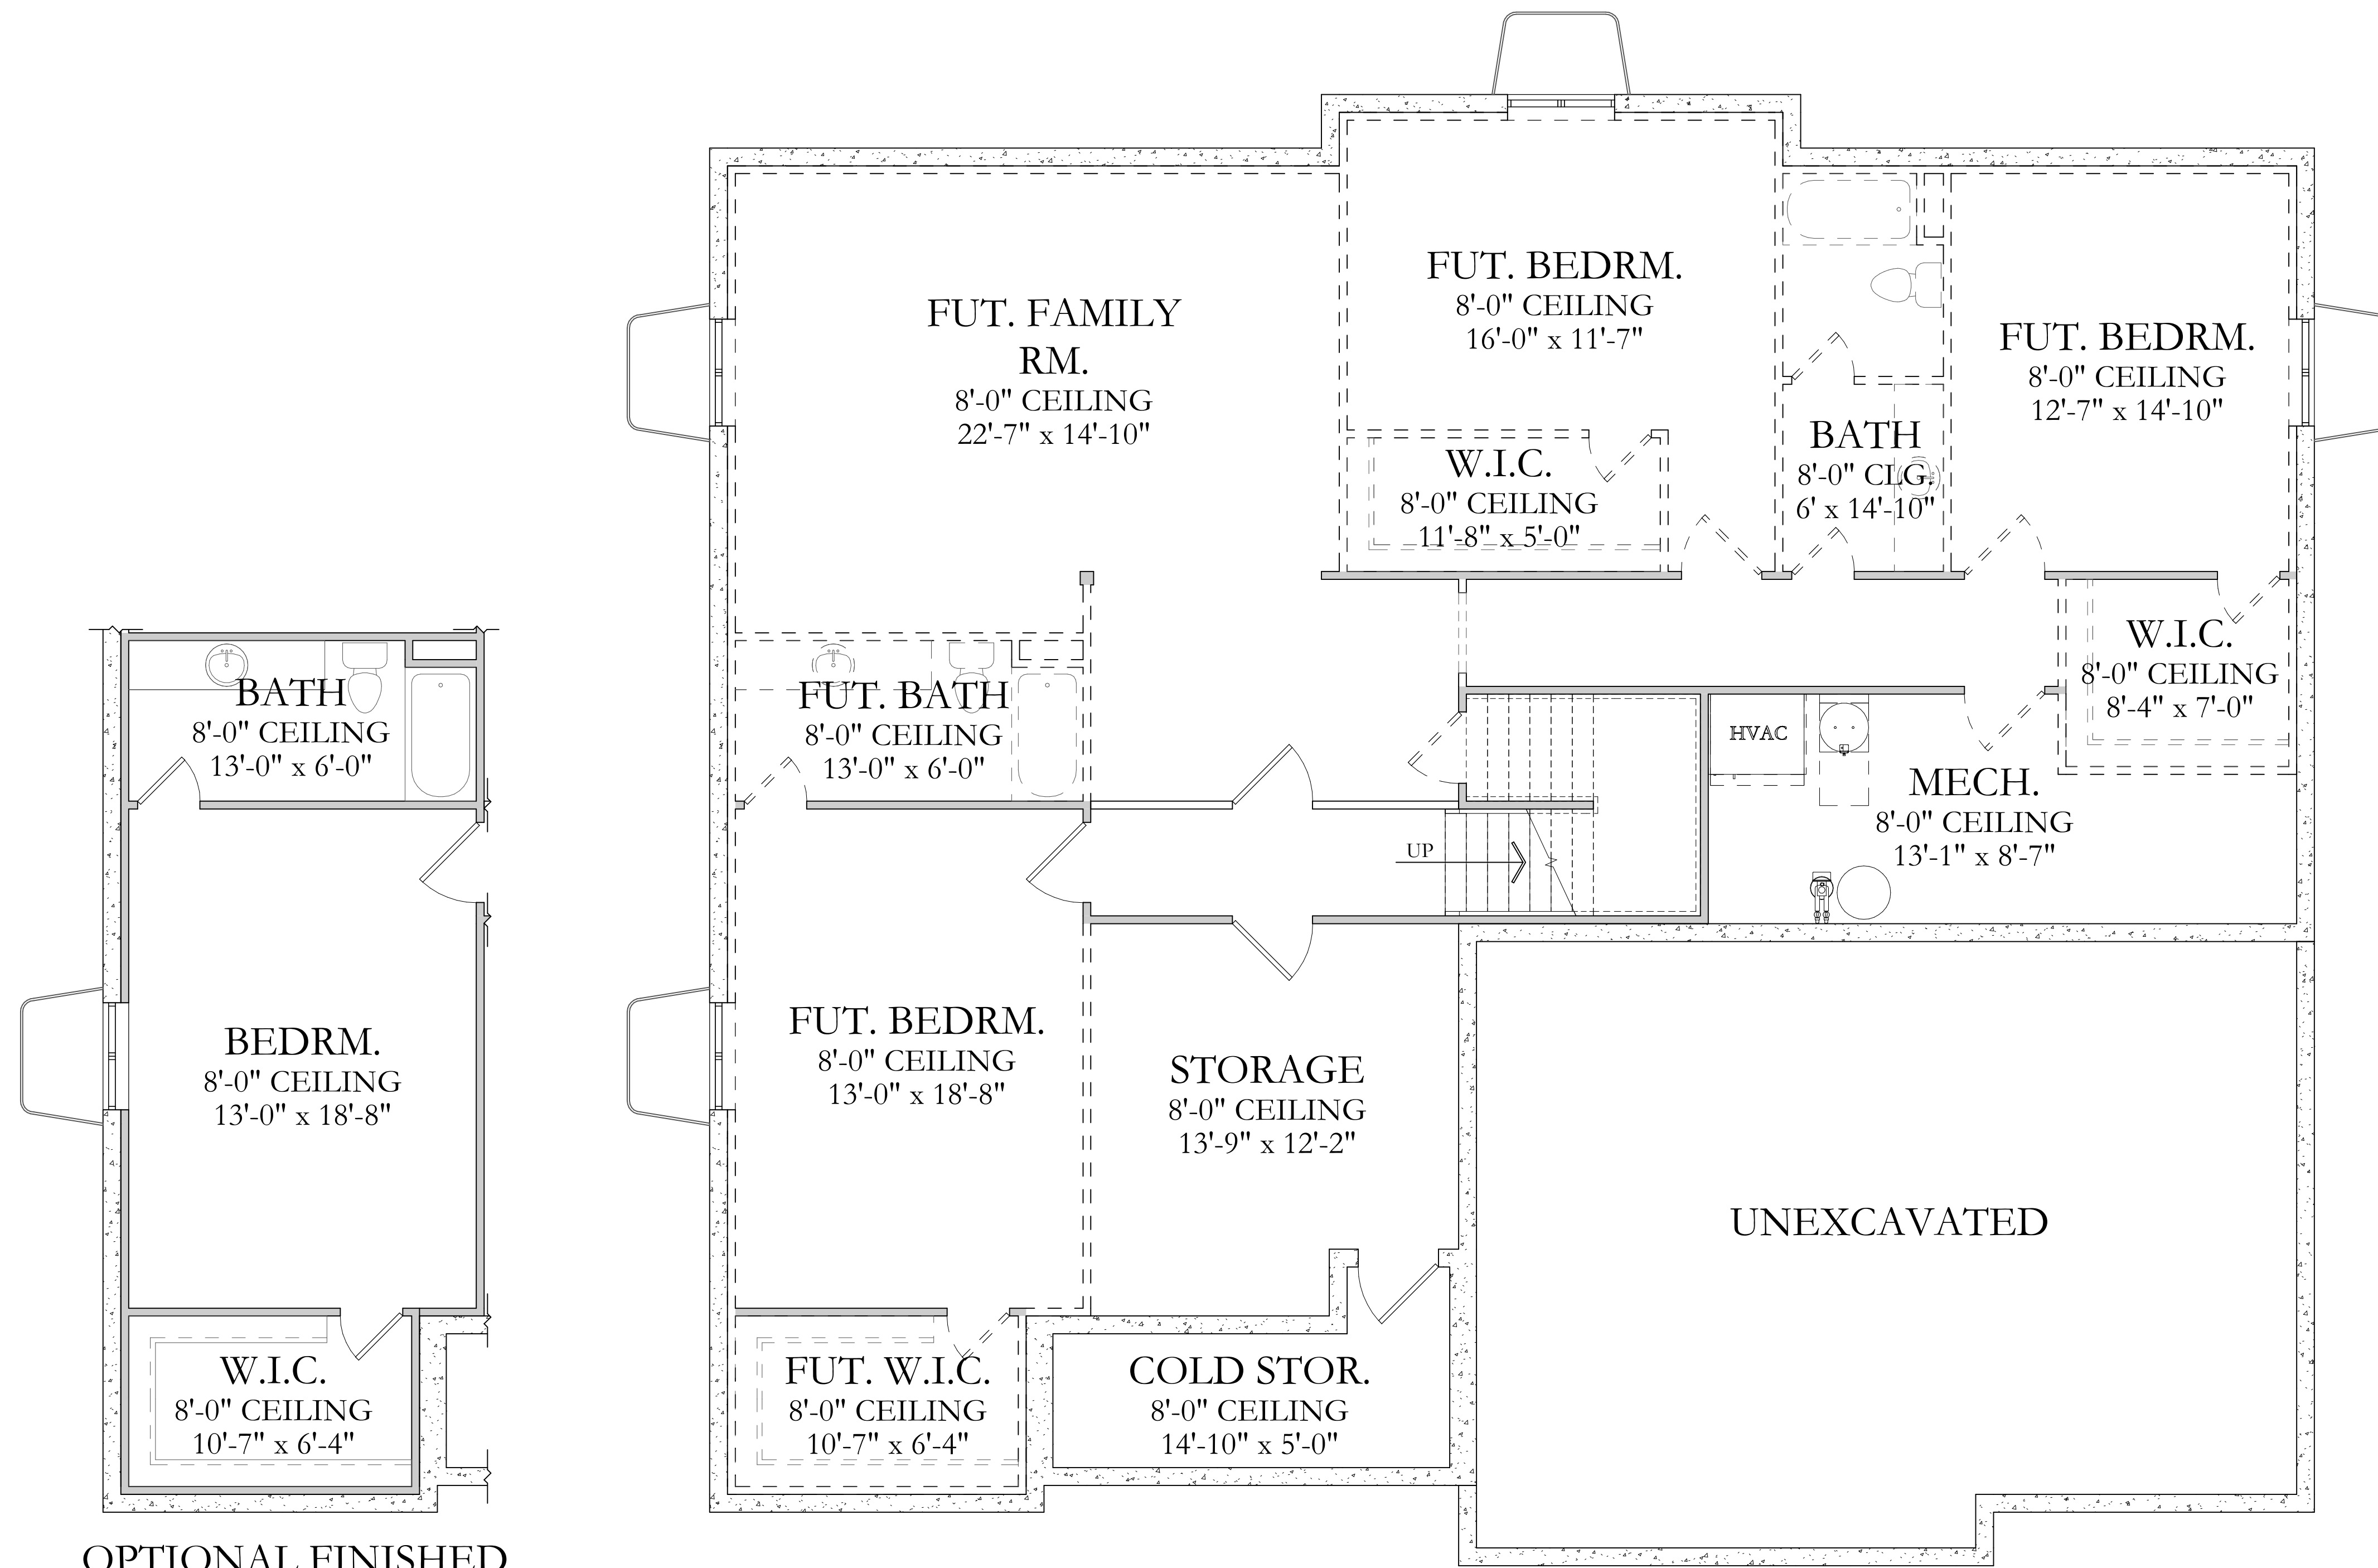

Aurora

LOWER LEVEL

OPTIONAL FINISHED
BEDROOM (ADDS 422 SQFT
TO FINISHED)

Square Footage:

BASEMENT:	2,411 SQFT
MAIN FLOOR:	2,292 SQFT

Total Square Footage:

TOTAL FINISHED:	2,292 TO 2,713 SQFT
TOTAL:	4,703 SQFT
WIDTH:	60'-0"
DEPTH:	55'-0" TO 57'-0"

Disclosure: Home SQFT--both finished and unfinished--are approximate and are subject to change. Please see sales agent for further information.