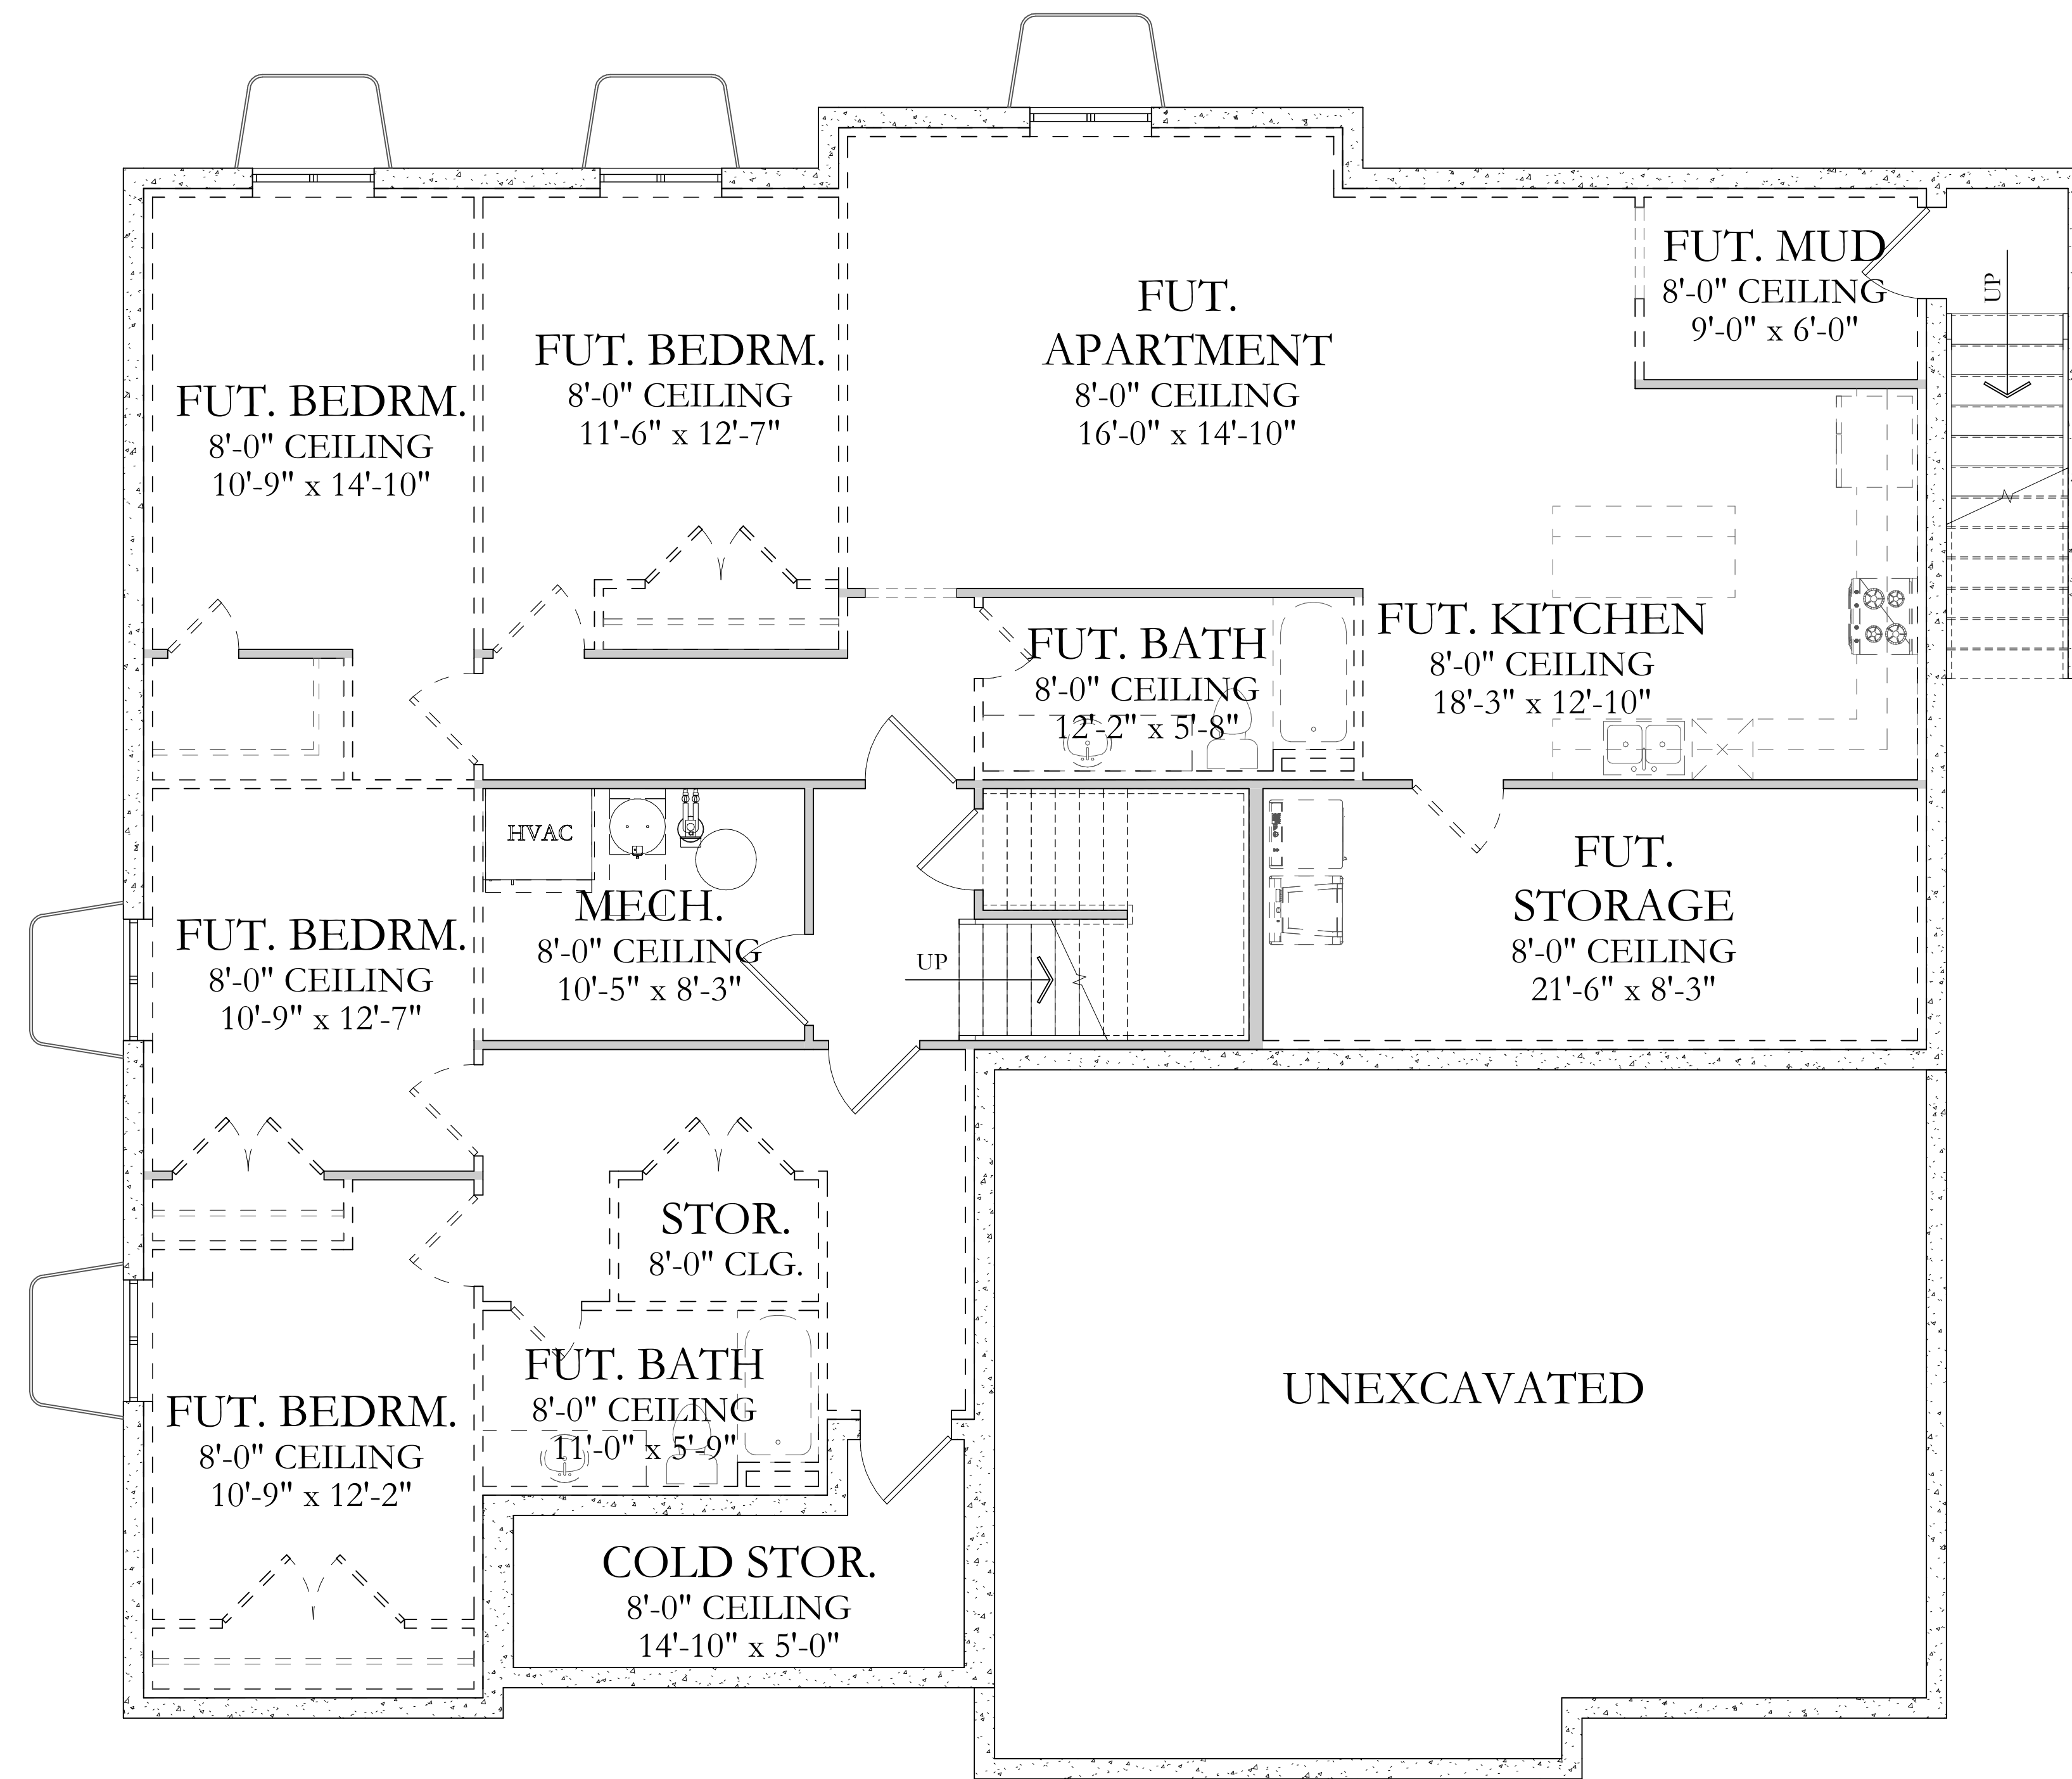

Aurora

LOWER LEVEL W/ APARTMENT

Square Footage:

BASEMENT:	2,411 SQFT
MAIN FLOOR:	2,292 SQFT

Total Square Footage:

TOTAL FINISHED:	2,292 TO 2,713 SQFT
TOTAL:	4,703 SQFT
WIDTH:	60'-0"
DEPTH:	55'-0" TO 57'-0"