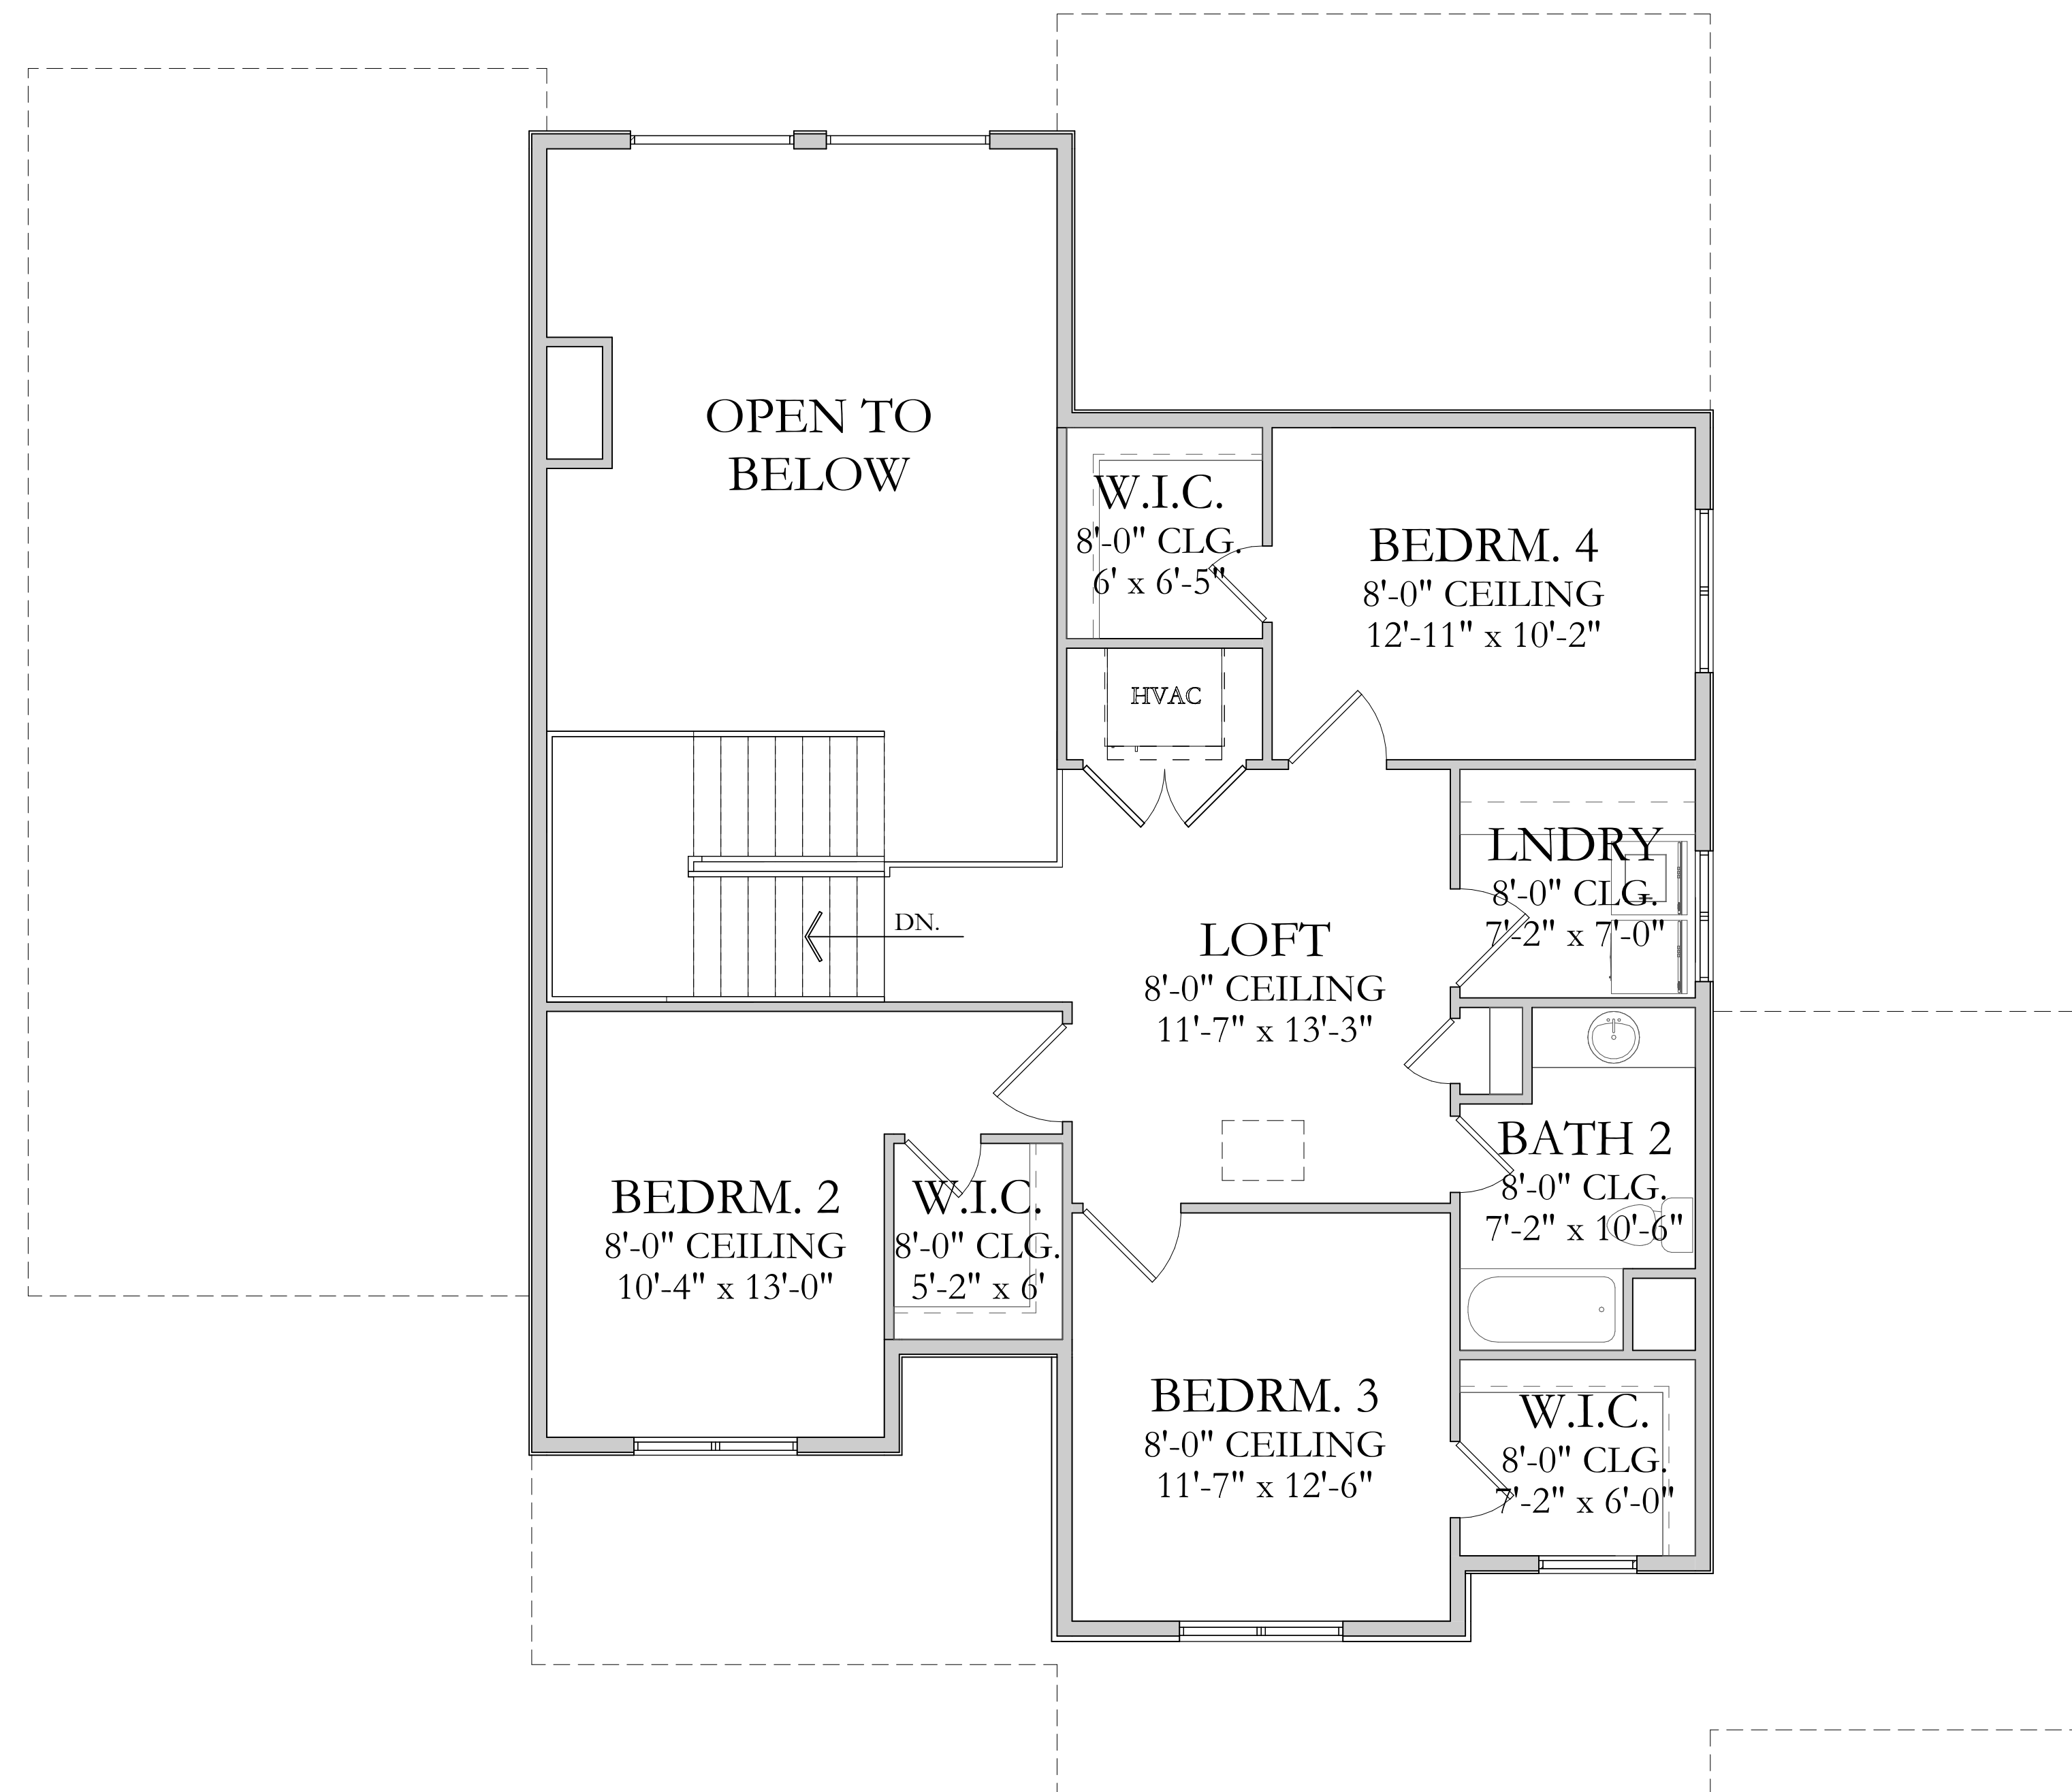

# Kaitlyn

UPPER LEVEL

Square Footage:

BASEMENT:	1,971 SQFT
MAIN FLOOR:	1,840 SQFT
UPPER FLOOR:	1,054 SQFT

Total Square Footage:

TOTAL FINISHED:	2,894 SQFT
TOTAL:	4,865 SQFT
WIDTH:	63'-6"
DEPTH:	54'-6" TO 56'-6"