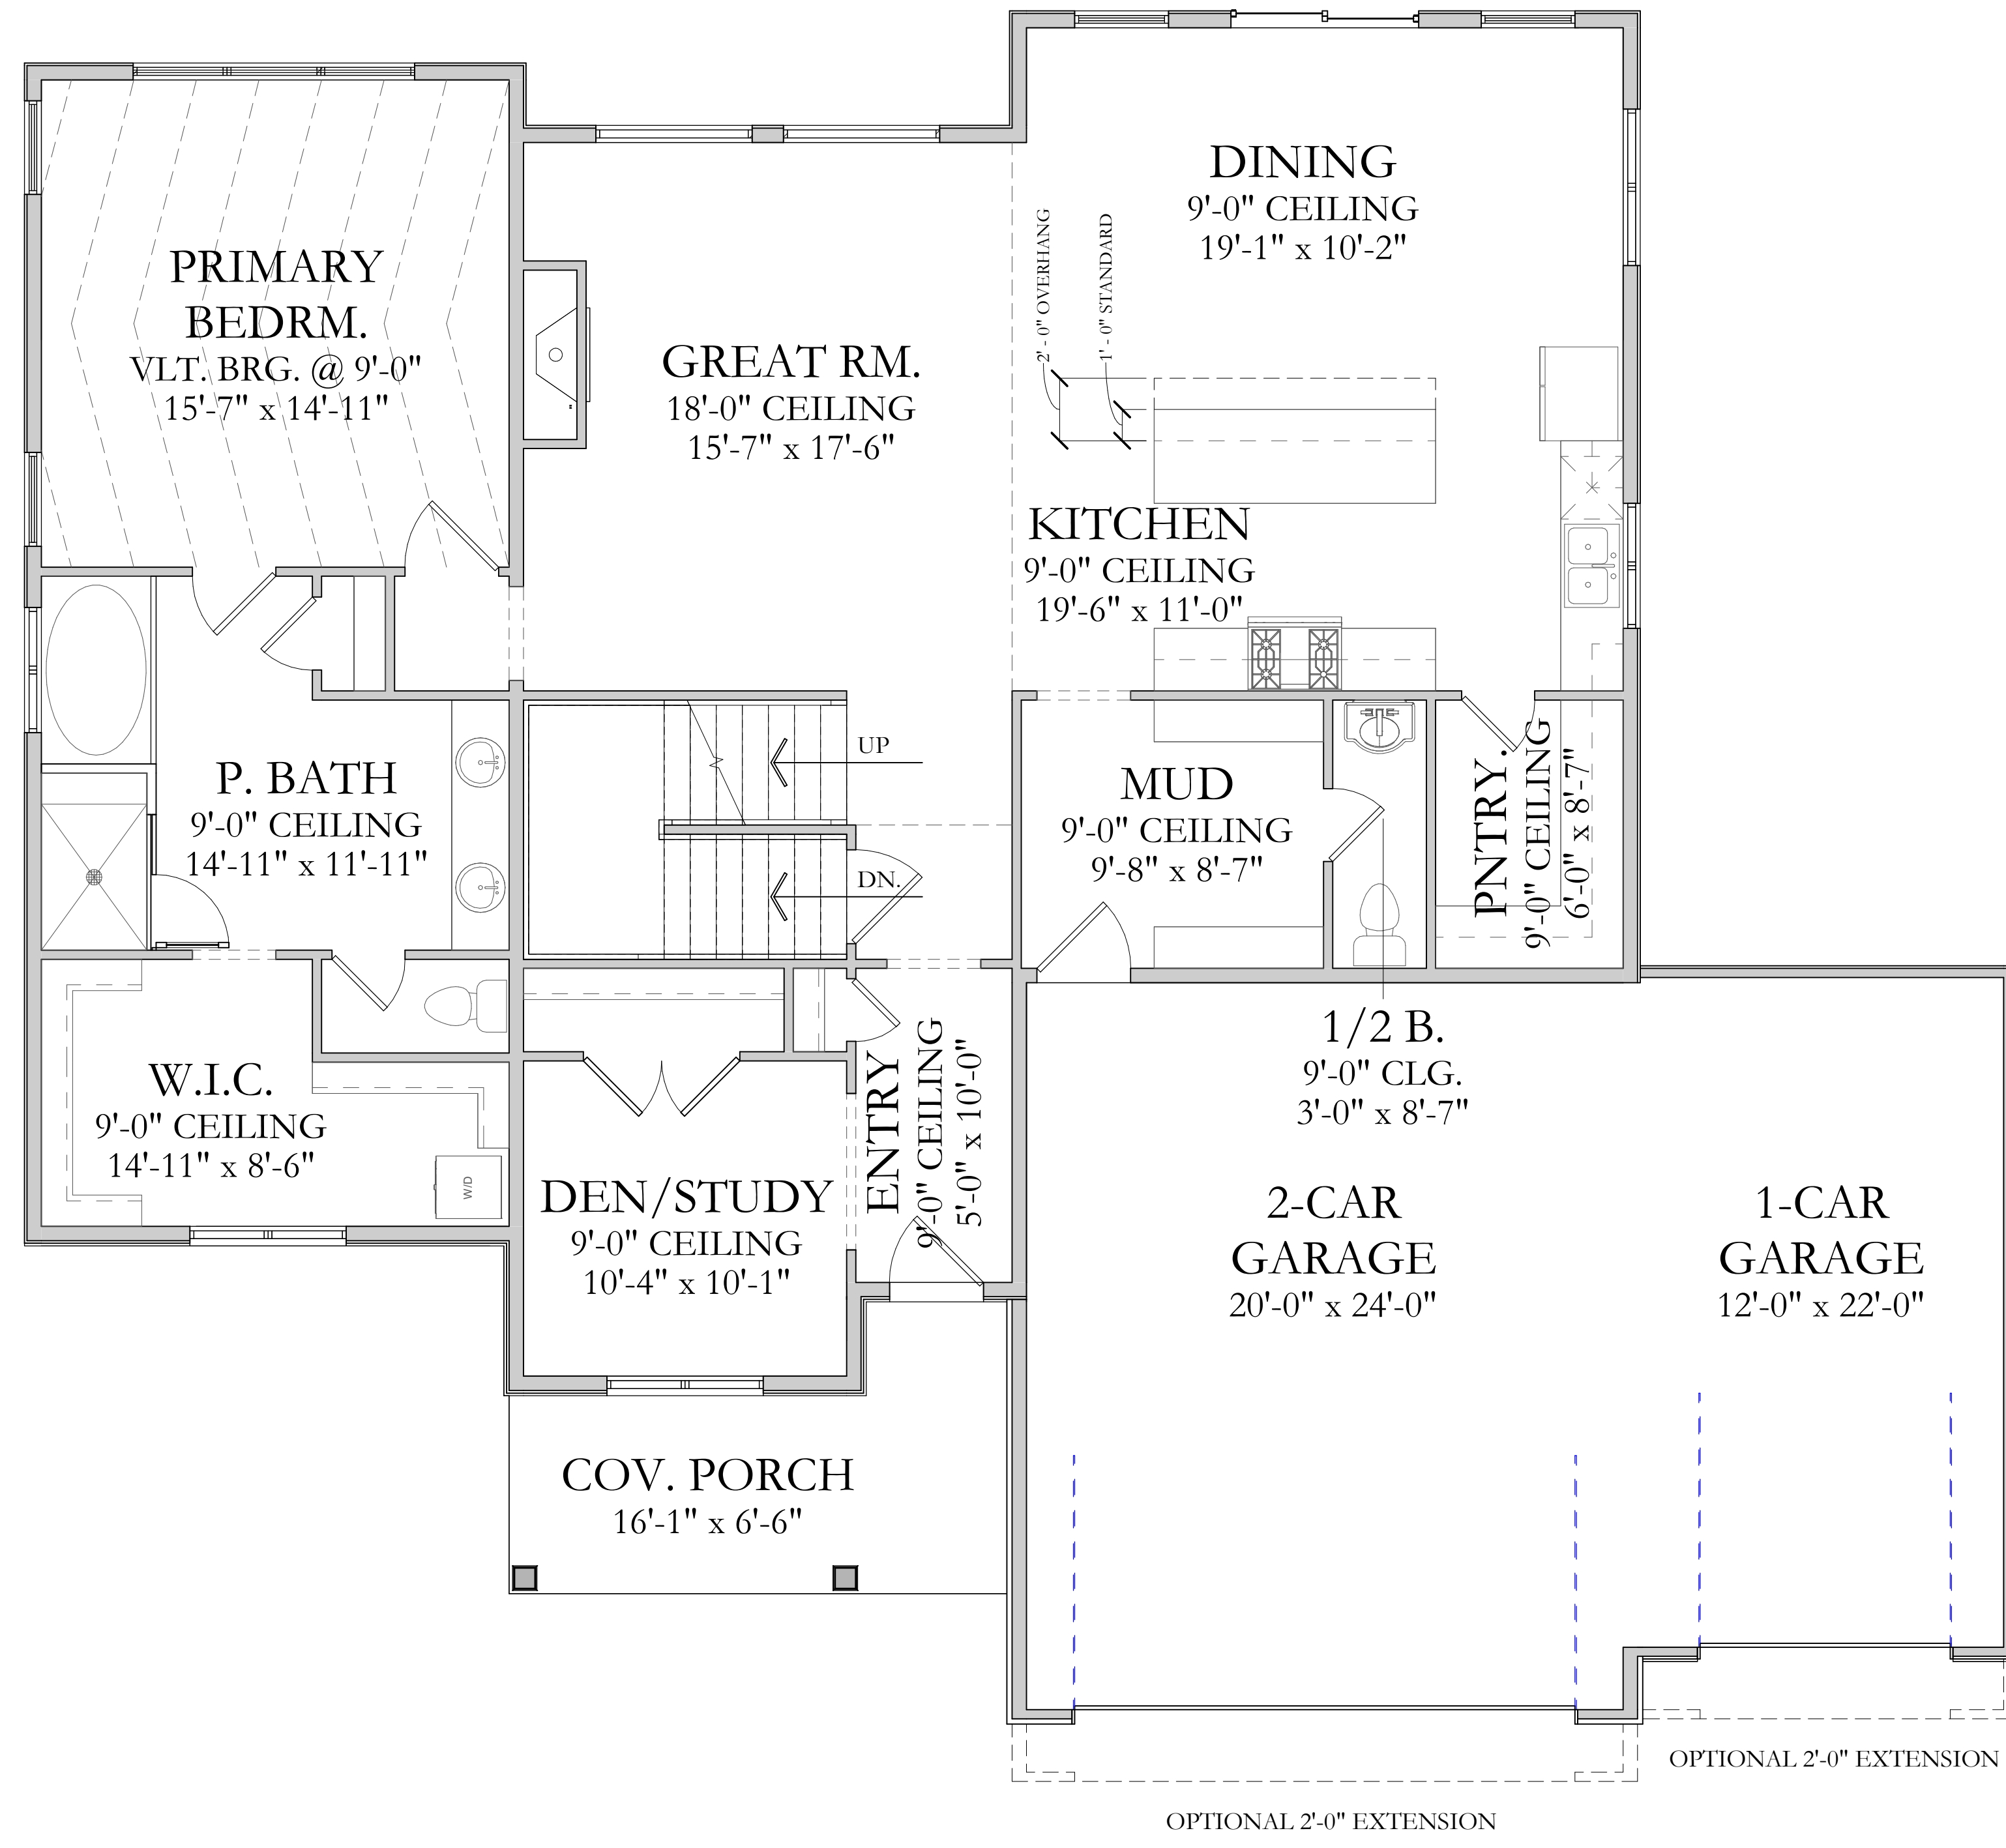

# Kaitlyn

**MAIN LEVEL**

**Square Footage:**

BASEMENT:	1,971 SQFT
MAIN FLOOR:	1,840 SQFT
UPPER FLOOR:	1,054 SQFT

**Total Square Footage:**

TOTAL FINISHED:	2,894 SQFT
TOTAL:	4,865 SQFT
WIDTH:	63'-6"
DEPTH:	54'-6" TO 56'-6"