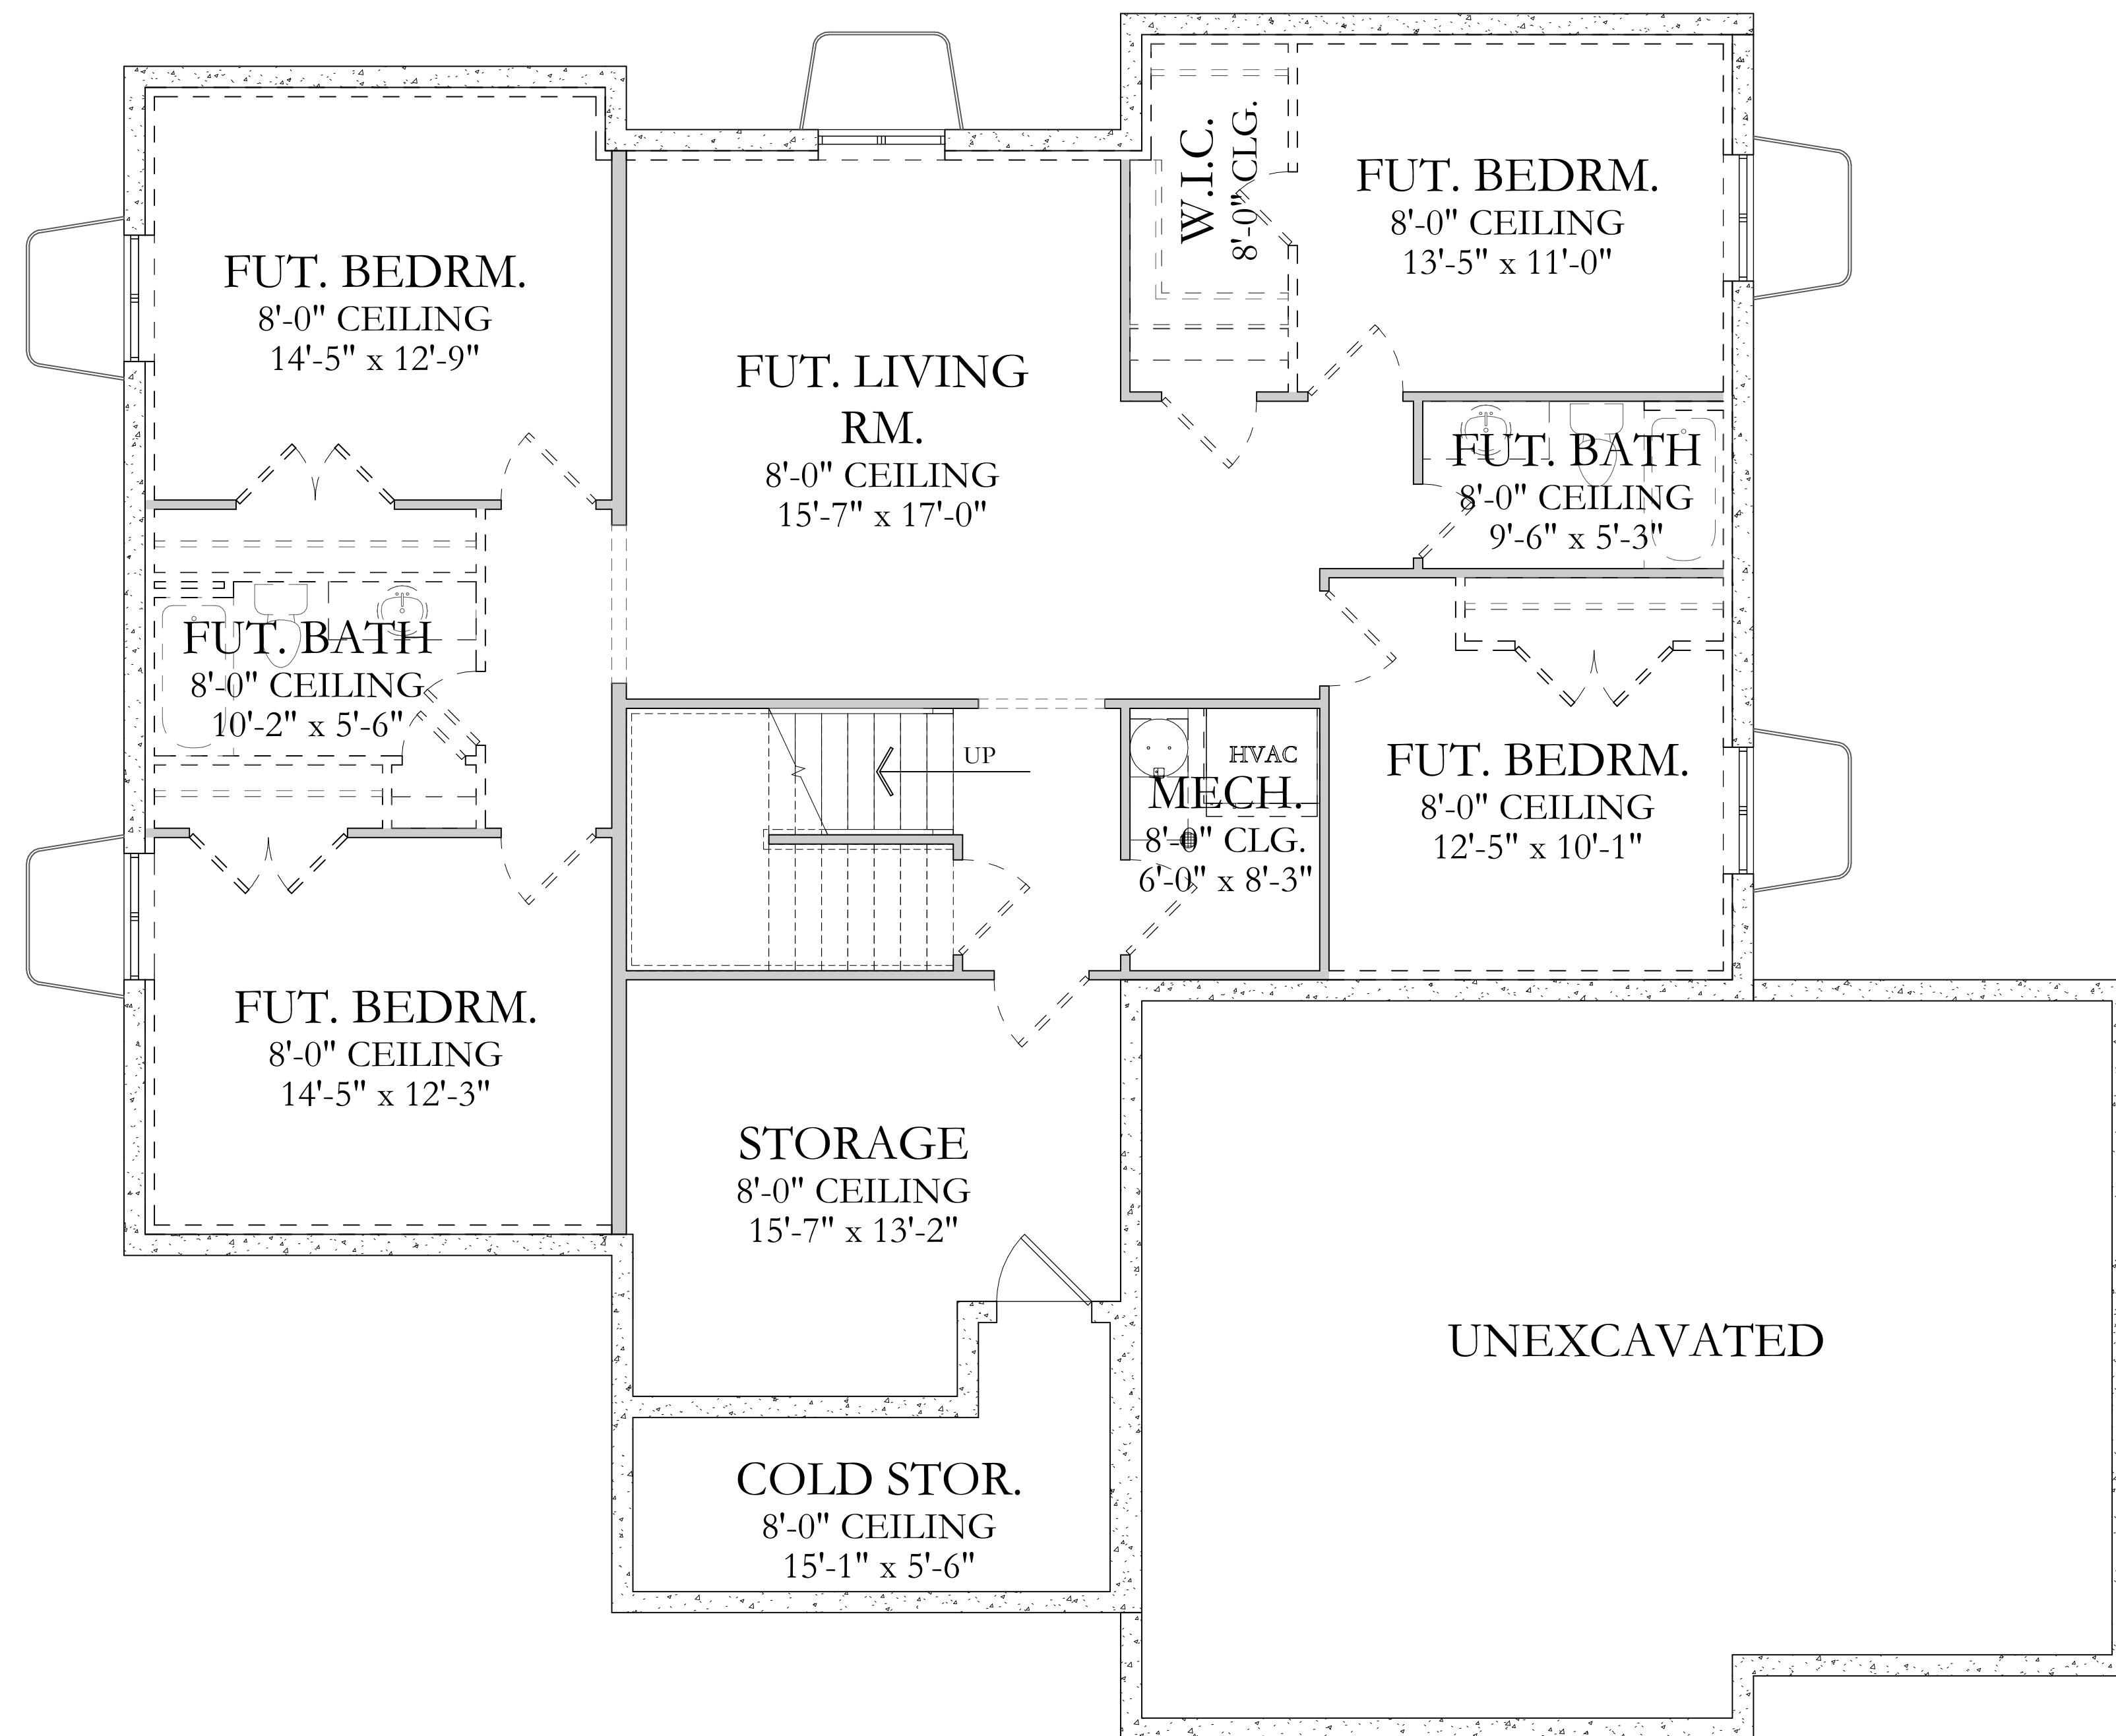

Kaitlyn

LOWER LEVEL

LOWER LEVEL W/ APARTMENT

Square Footage:

BASEMENT:	1,971 SQFT
MAIN FLOOR:	1,840 SQFT
UPPER FLOOR:	1,054 SQFT

Total Square Footage:

TOTAL FINISHED:	2,894 SQFT
TOTAL:	4,865 SQFT
WIDTH:	63'-6"
DEPTH:	54'-6" TO 56'-6"