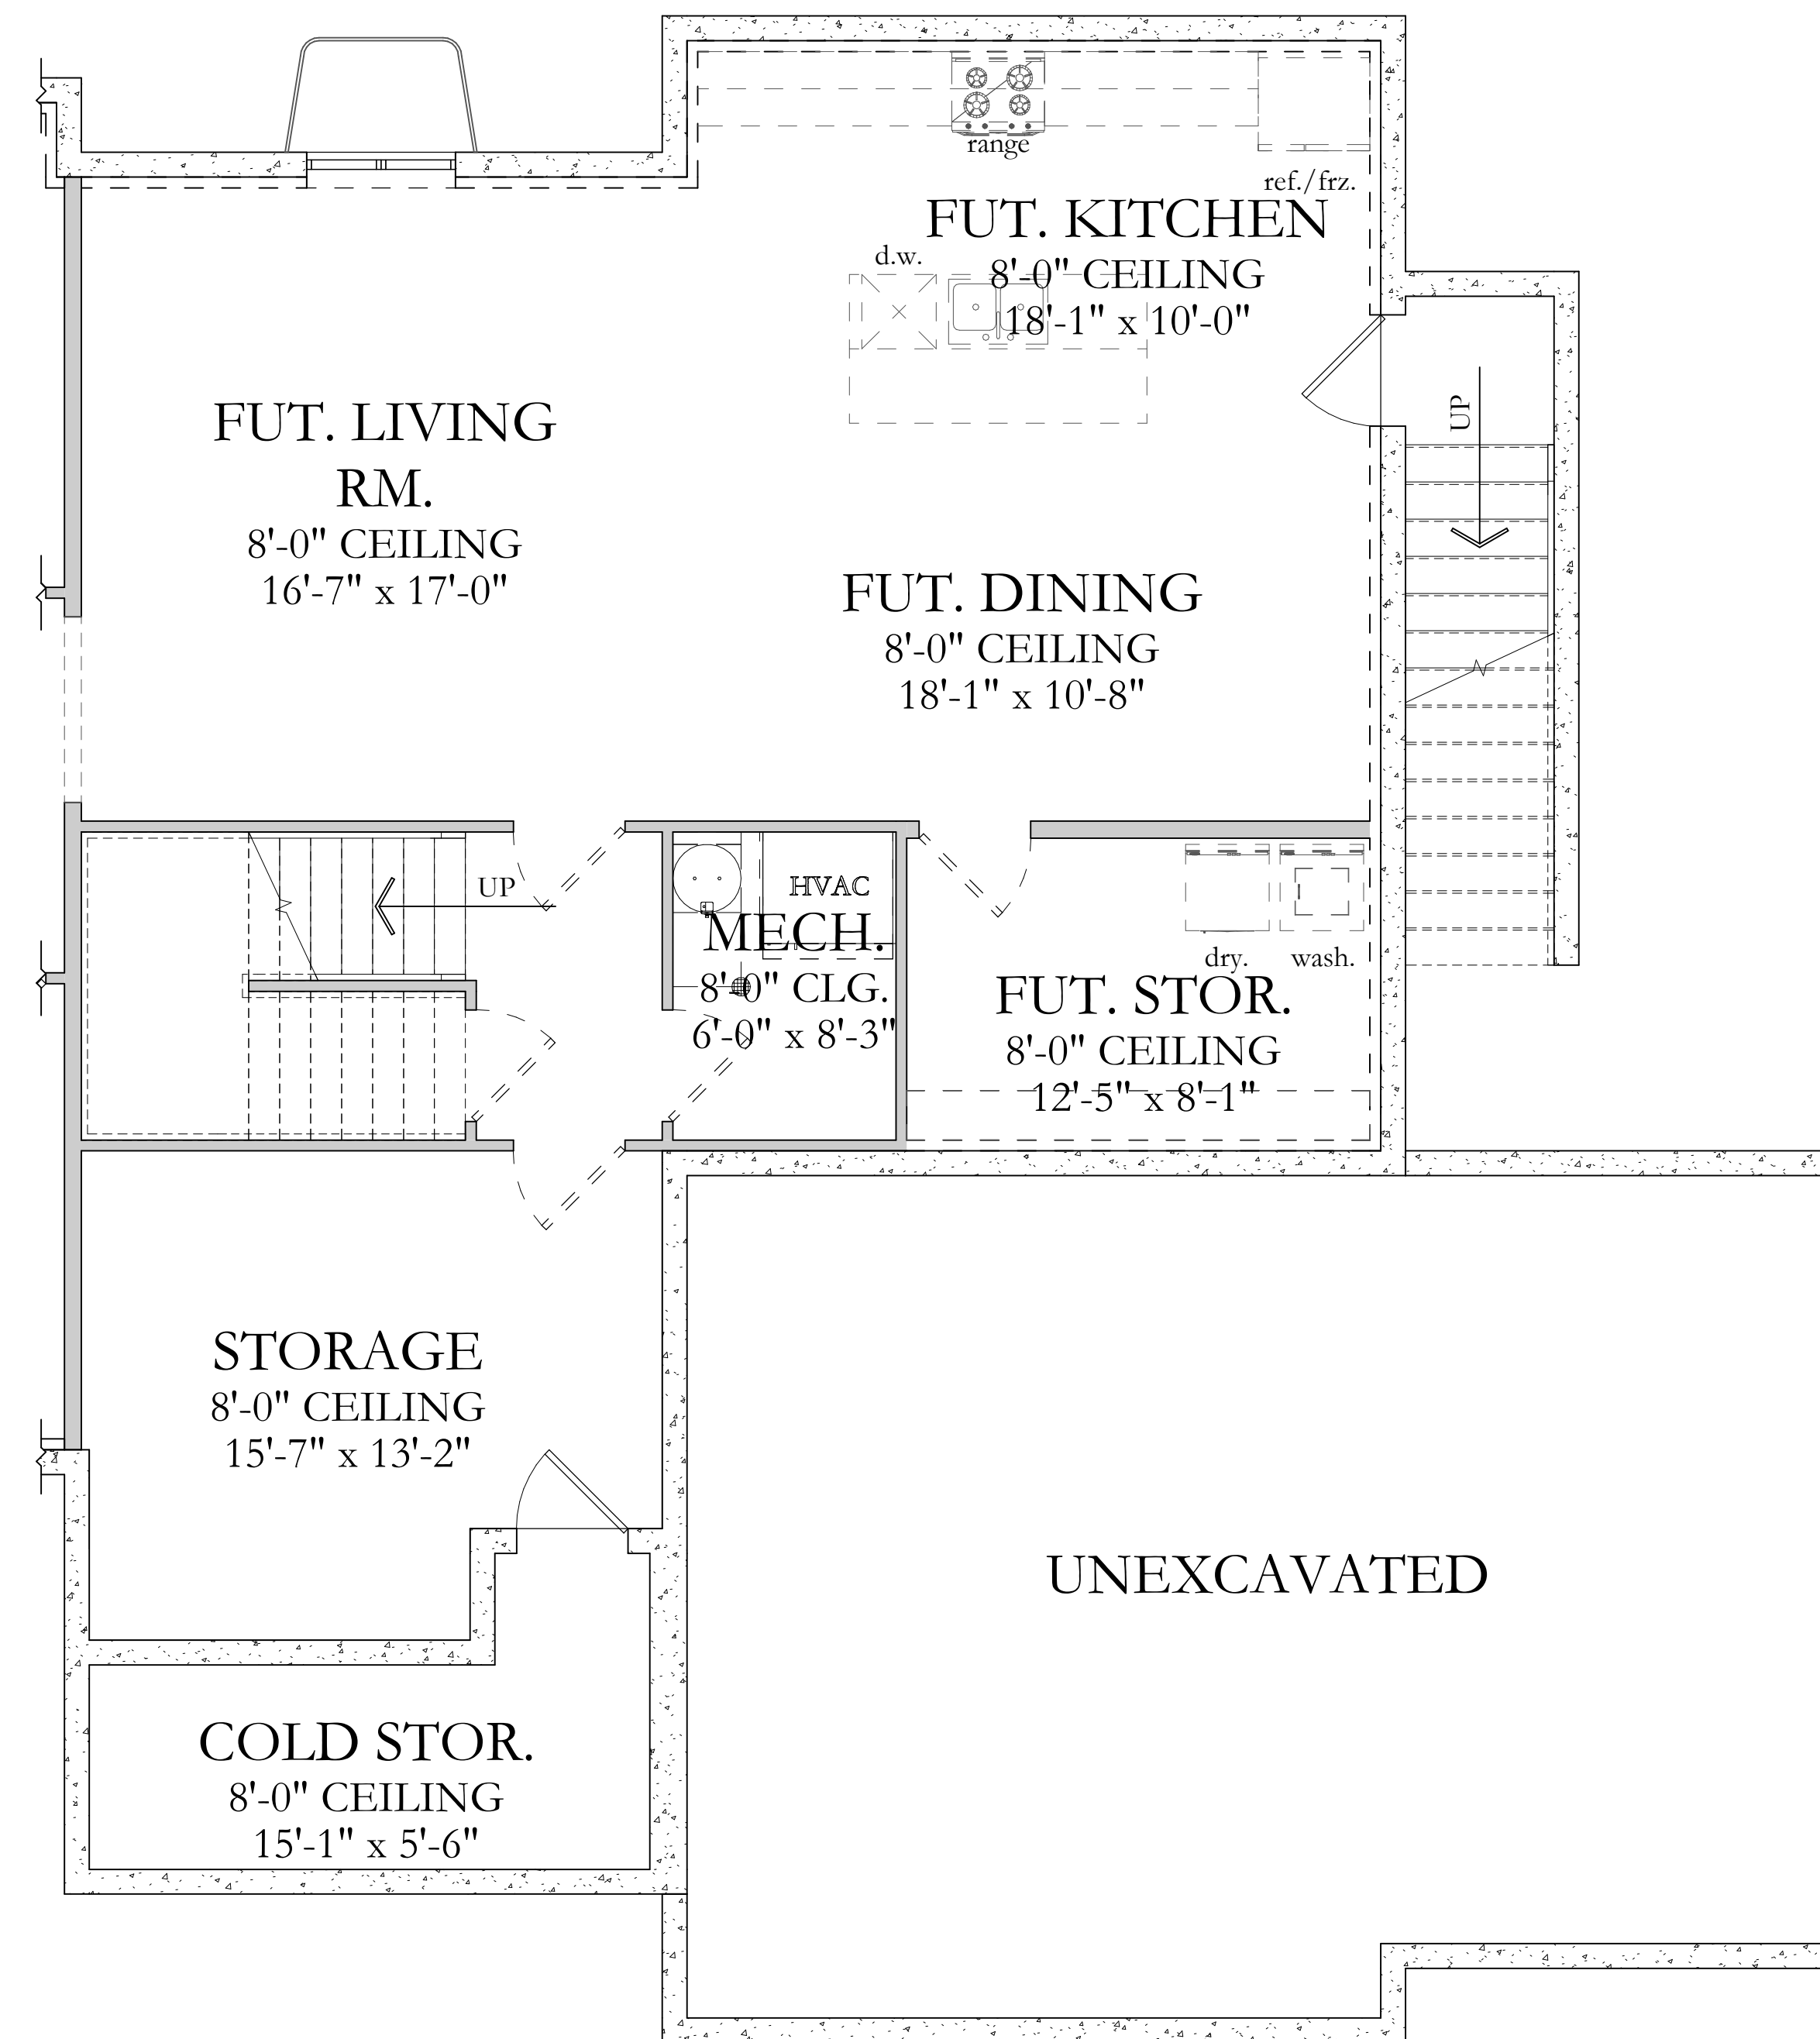

Kaitlyn

LOWER LEVEL

LOWER LEVEL W/ APARTMENT

Square Footage:

BASEMENT:	1,971 SQFT
MAIN FLOOR:	1,840 SQFT
UPPER FLOOR:	1,054 SQFT

Total Square Footage:

TOTAL FINISHED:	2,894 SQFT
TOTAL:	4,865 SQFT
WIDTH:	63'-6"
DEPTH:	54'-6" TO 56'-6"

Disclosure: Home SQFT--both finished and unfinished--are approximate and are subject to change. Please see sales agent for further information.