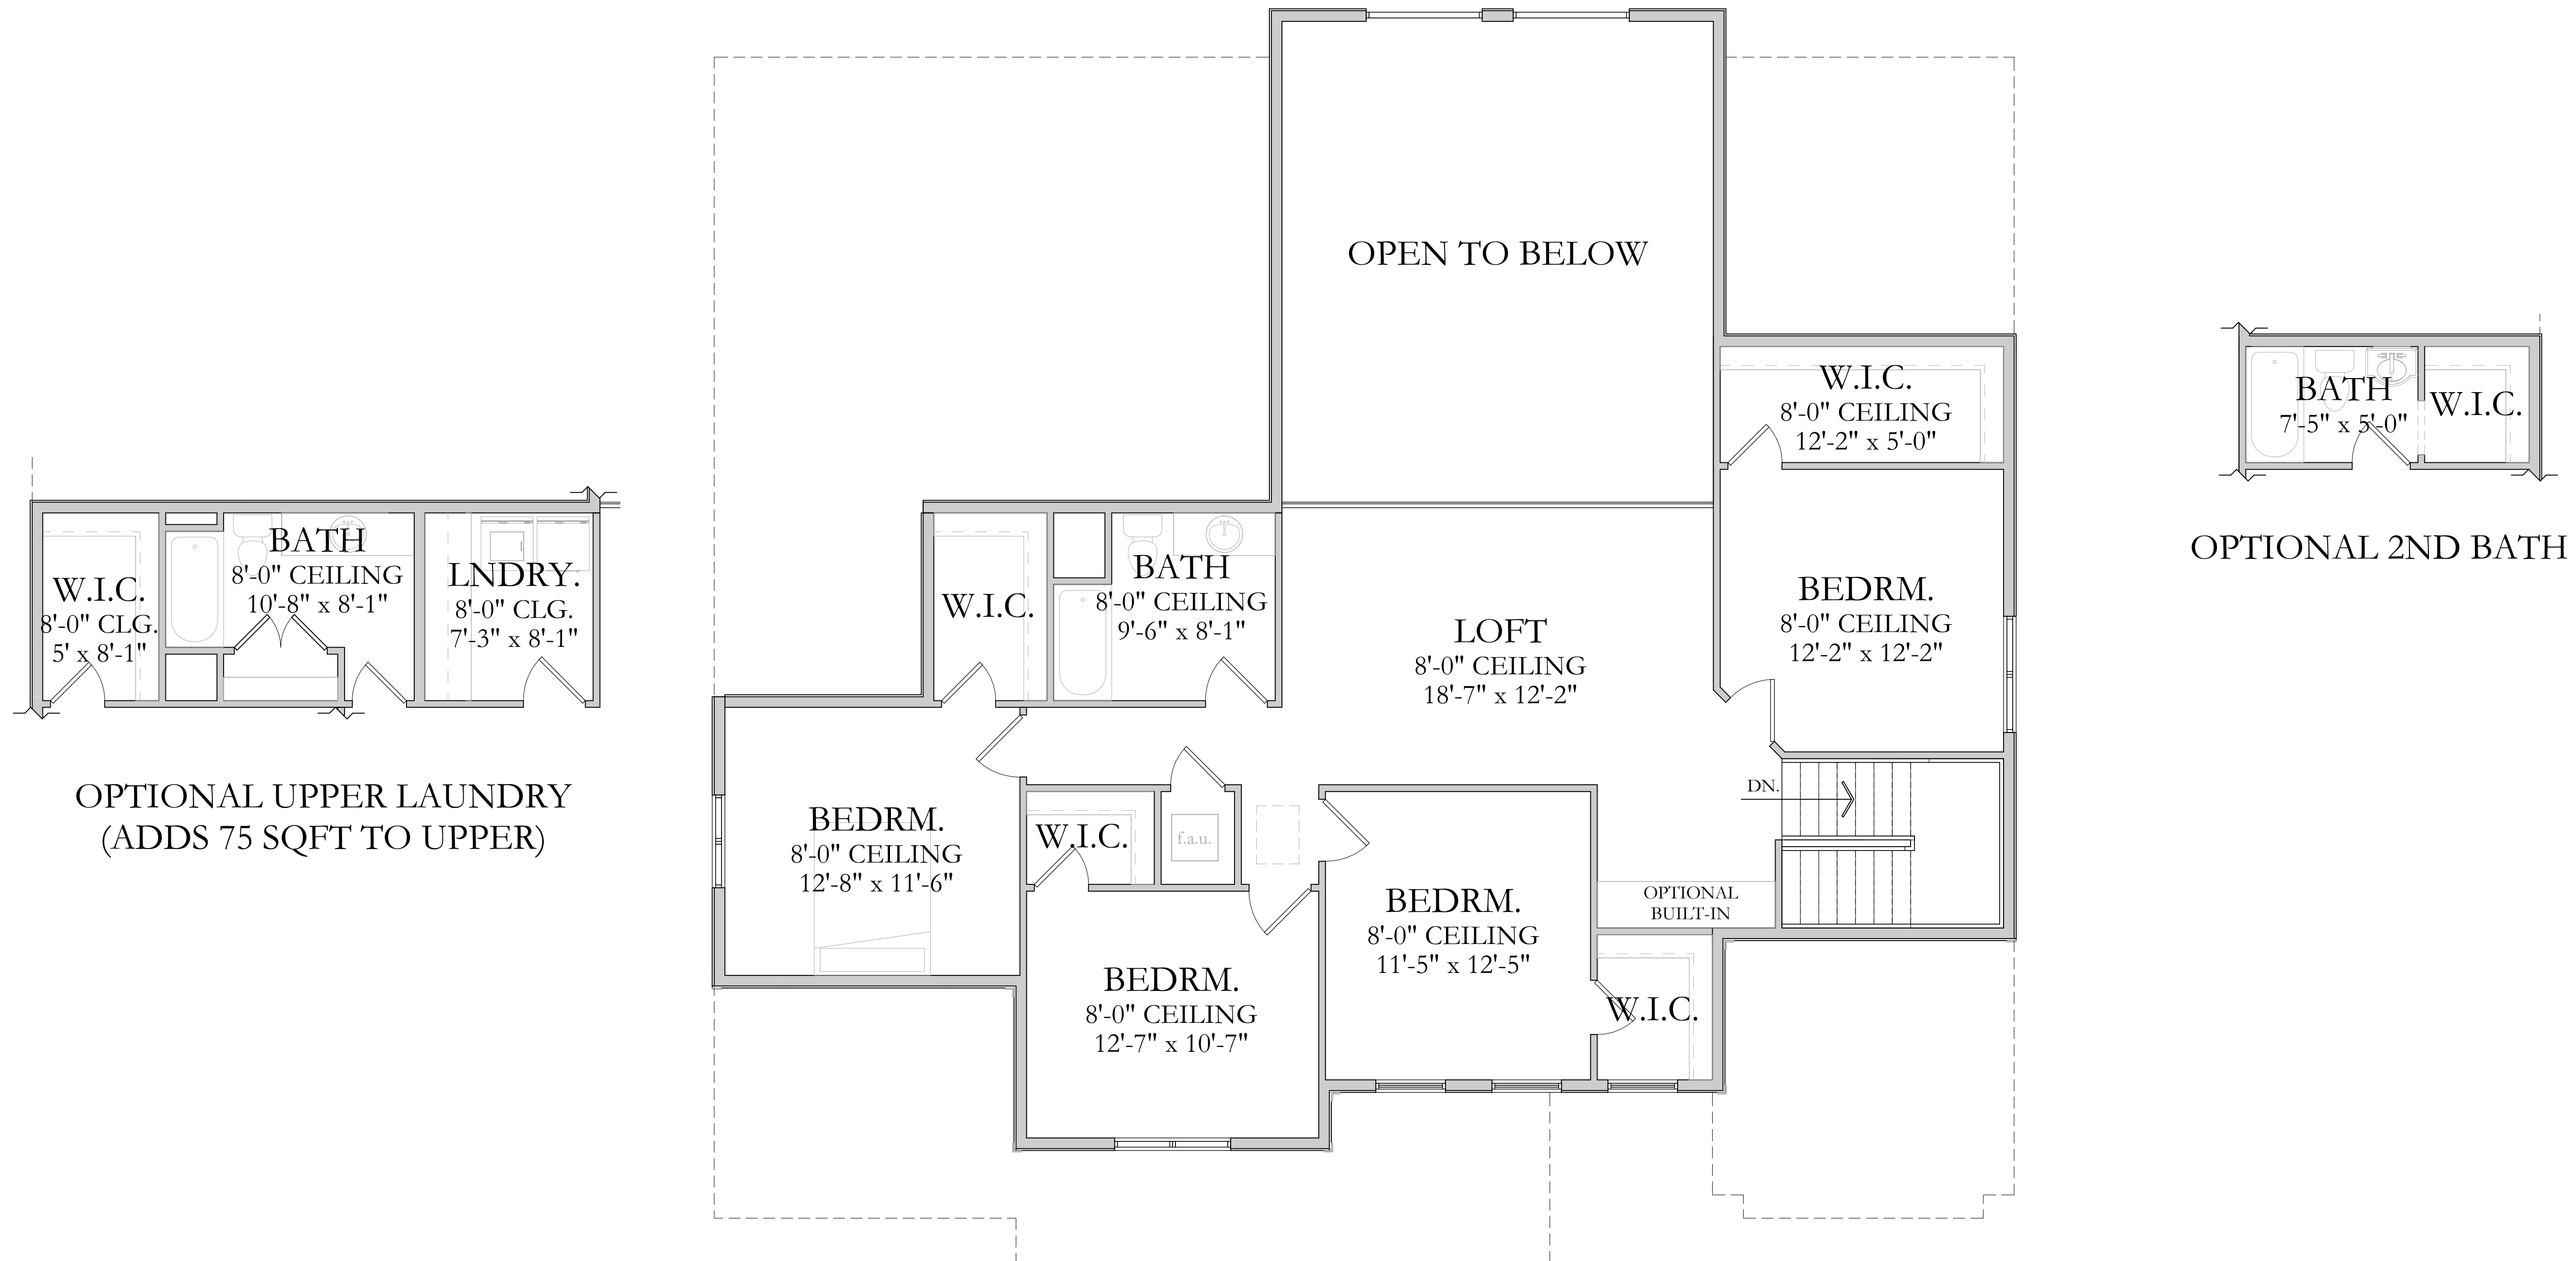

Annie

UPPER LEVEL

OPTIONAL UPPER LAUNDRY
(ADDS 75 SQFT TO UPPER)

Disclosure: Home SQFT--both finished and unfinished--are approximate and are subject to change. Please see sales agent for further information.

Square Footage:	
BASEMENT:	2041 - 2102 SQFT
MAIN FLOOR:	1995 - 2056 SQFT
UPPER FLOOR:	1329 - 1404 SQFT
Total Square Footage:	
TOTAL FINISHED:	3320 - 3456 SQFT
TOTAL:	5365 - 5562 SQFT
WIDTH:	56'-0" TO 58'-0"
DEPTH:	54'-0" TO 56'-0"