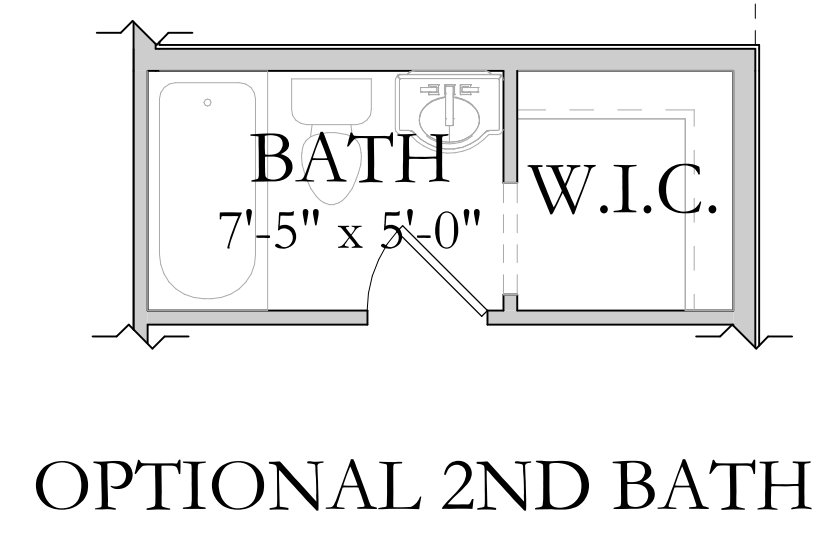

Annie

UPPER LEVEL

OPTIONAL UPPER LAUNDRY
(ADDS 75 SQFT TO UPPER)

Disclosure: Home SQFT--both finished and unfinished--are approximate and are subject to change. Please see sales agent for further information.

Square Footage:	
BASEMENT:	2041 - 2102 SQFT
MAIN FLOOR:	1995 - 2056 SQFT
UPPER FLOOR:	1329 - 1404 SQFT
Total Square Footage:	
TOTAL FINISHED:	3320 - 3456 SQFT
TOTAL:	5365 - 5562 SQFT
WIDTH:	56'-0" TO 58'-0"
DEPTH:	54'-0" TO 56'-0"