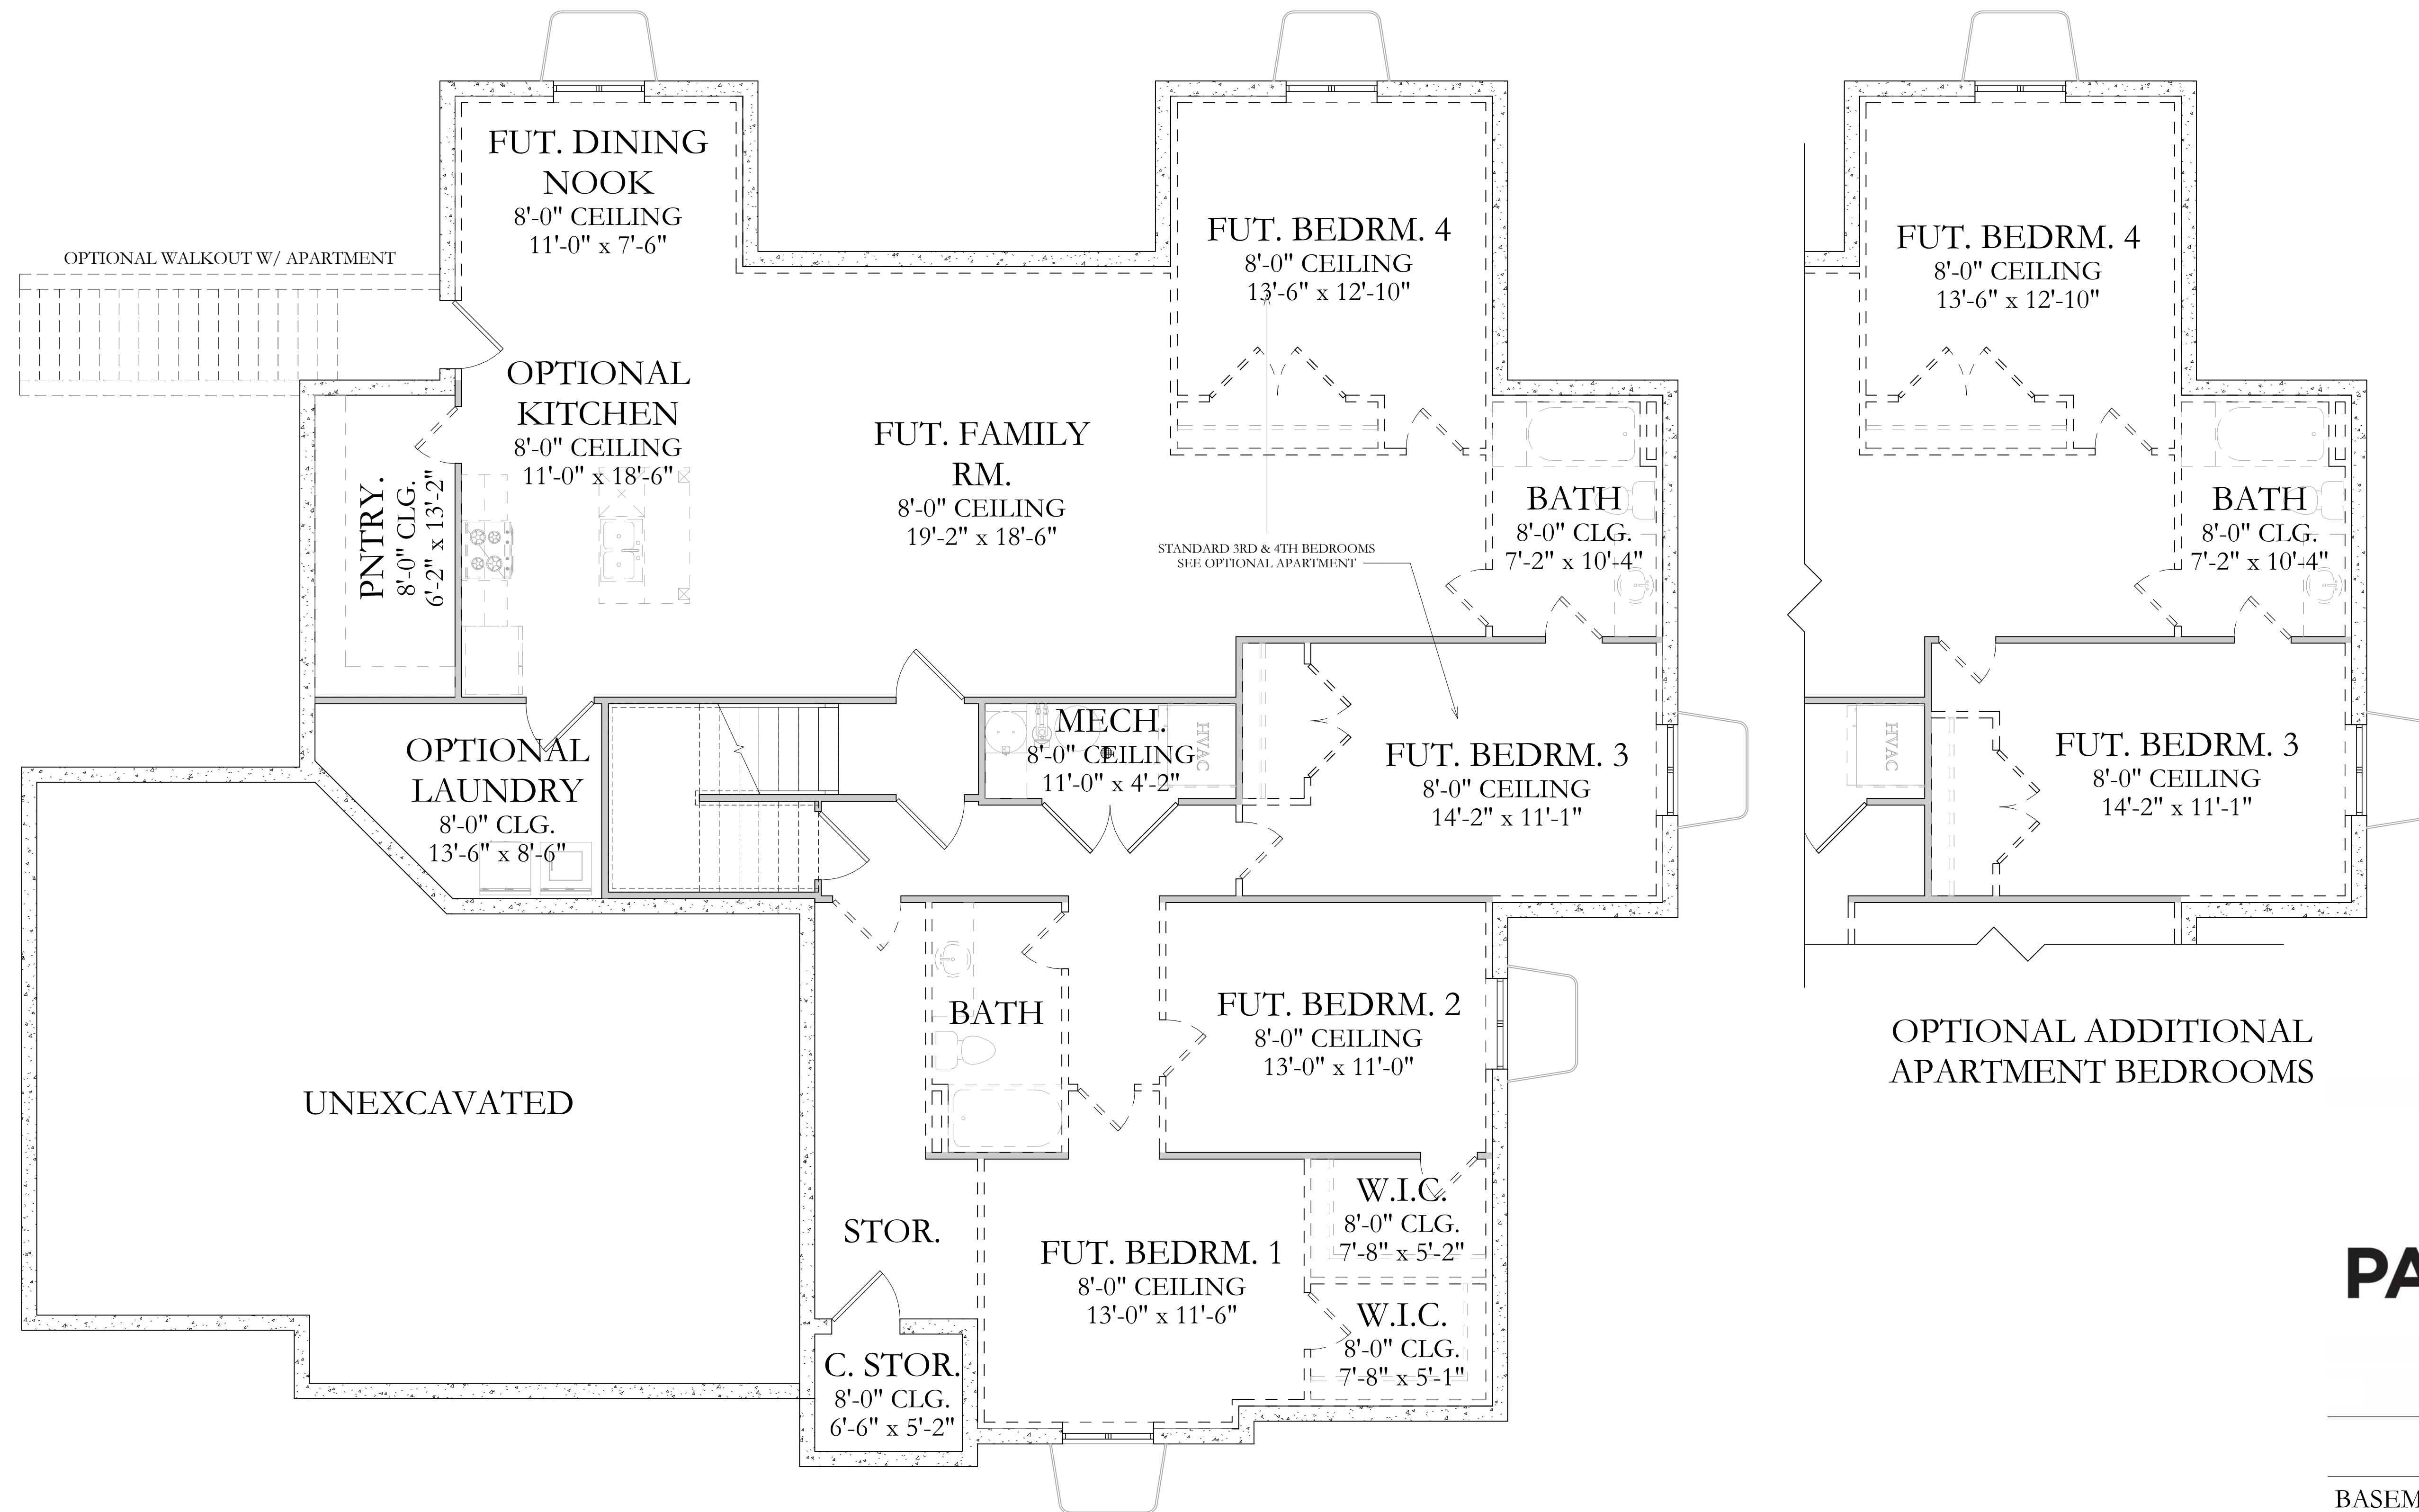

Elizabeth

Square Footage:

BASEMENT: 2618 SQFT
 MAIN FLOOR: 2569 TO 2578 SQFT

Total Square Footage:

TOTAL FINISHED: 2569 TO 2578 SQFT
 TOTAL: 5187 TO 5194 SQFT
 WIDTH: 72'-11" UP TO 84'-0"
 DEPTH: 60'-0"

Disclosure: Home SQFT--both finished and unfinished--are approximate and are subject to change. Please see sales agent for further information.