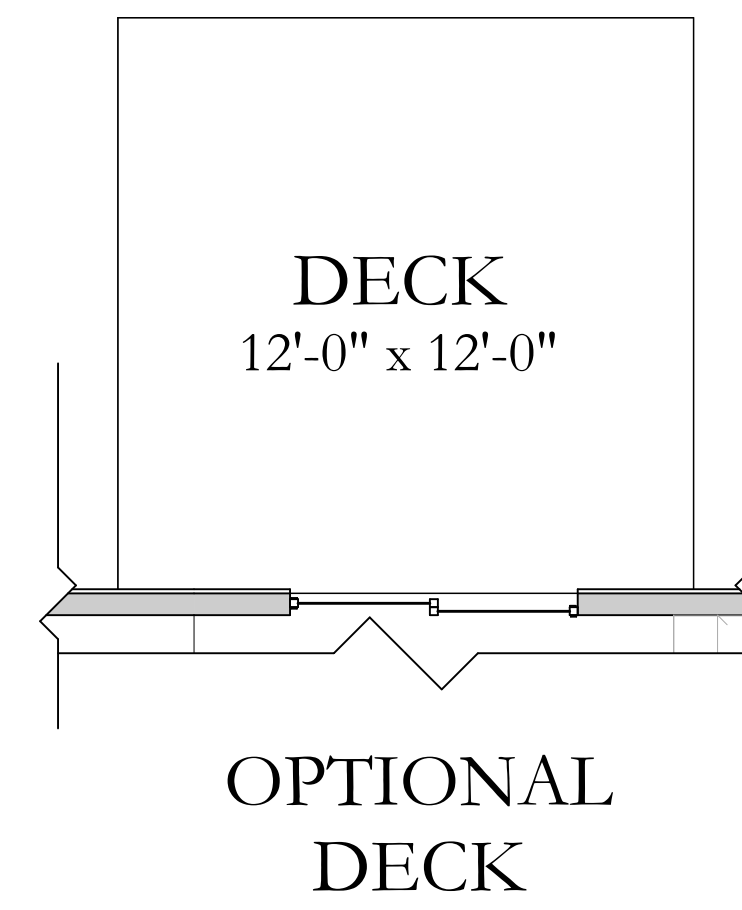

Jackie

OPTIONAL
MASTER BATH
POP-OUT
(ADDS 38 SQFT TO
MAIN LEVEL)

MAIN LEVEL

OPTIONAL 1/2 BATH
(ADDS 8 SQFT TO MAIN LEVEL)

Square Footage:

BASEMENT:	1687 TO 1725 SQFT
MAIN FLOOR:	1676 TO 1684 SQFT

Total Square Footage:

TOTAL FINISHED:	1676 TO 2010 SQFT
TOTAL:	3363 TO 3409 SQFT
WIDTH:	60'-0" TO 62'-0"
DEPTH:	44'-0" TO 46'-0"

Disclosure: Home SQFT--both finished and unfinished--are approximate and are subject to change. Please see sales agent for further information.