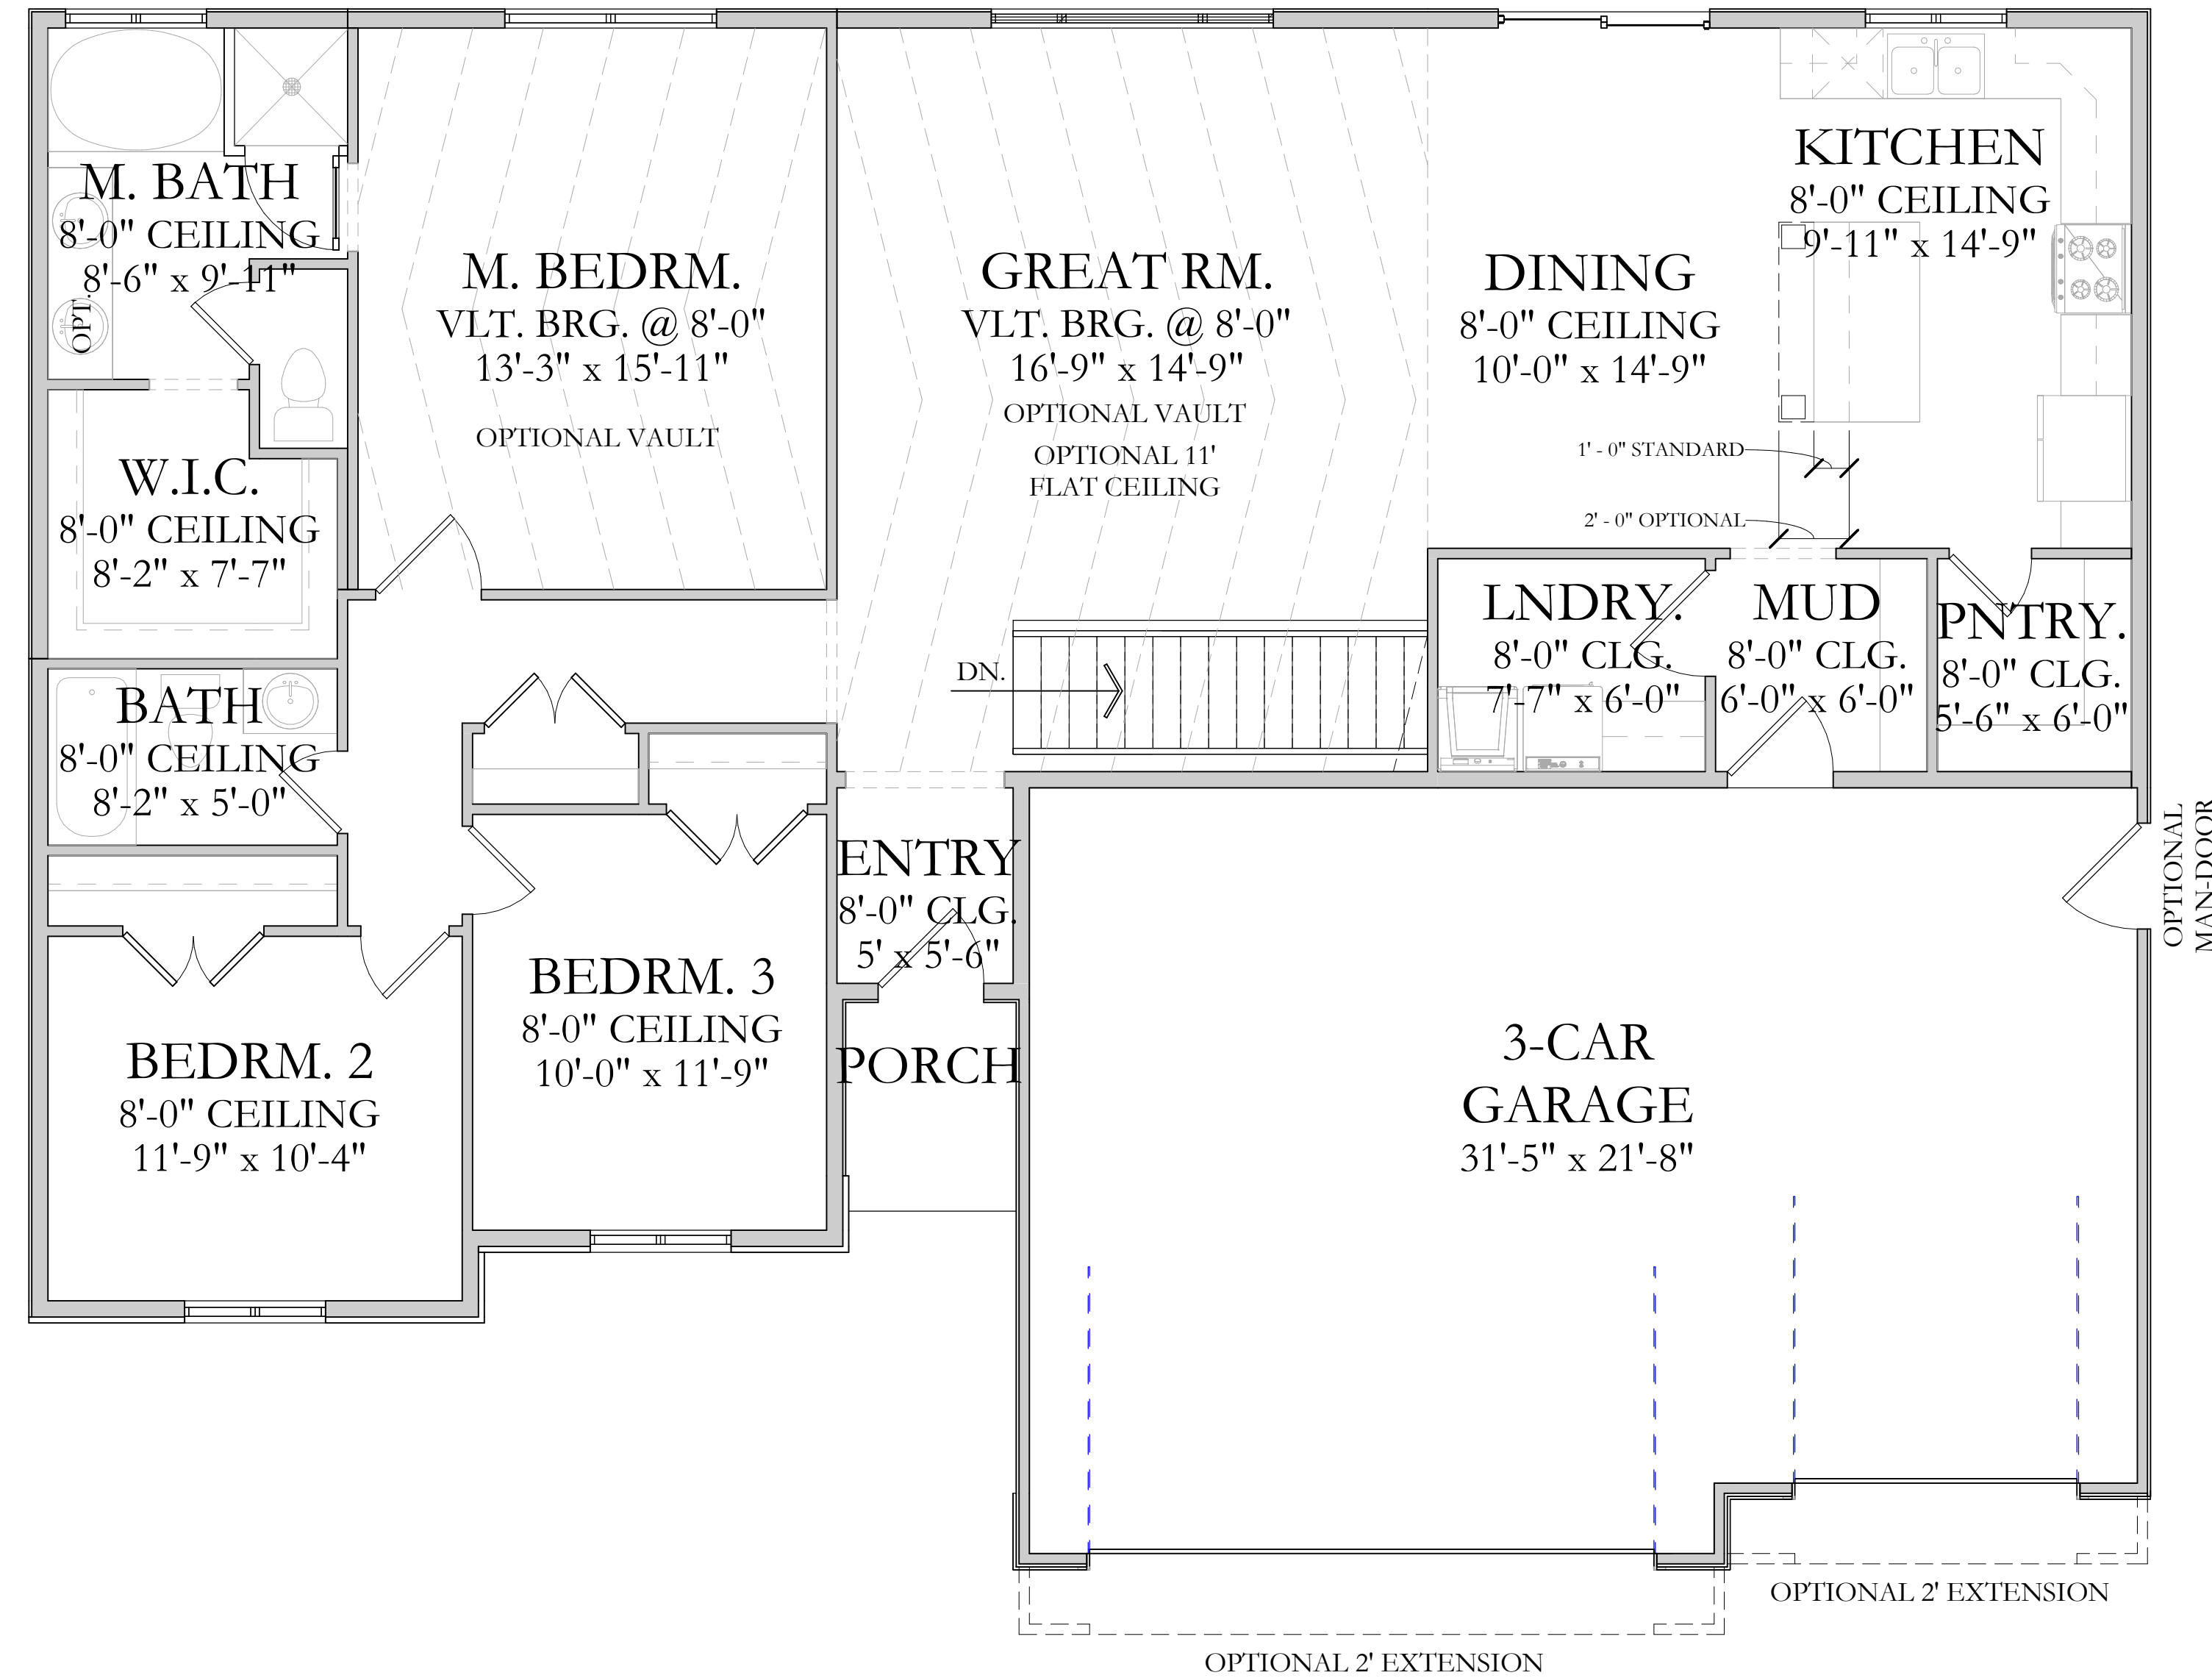

Jackie

OPTIONAL
MASTER BATH
POP-OUT
(ADDS 38 SQFT TO
MAIN LEVEL)

MAIN LEVEL

OPTIONAL 1/2 BATH
(ADDS 8 SQFT TO MAIN LEVEL)

Square Footage:

BASEMENT:	1687 TO 1725 SQFT
MAIN FLOOR:	1676 TO 1684 SQFT

Total Square Footage:

TOTAL FINISHED:	1676 TO 2010 SQFT
TOTAL:	3363 TO 3409 SQFT
WIDTH:	60'-0" TO 62'-0"
DEPTH:	44'-0" TO 46'-0"

Disclosure: Home SQFT--both finished and unfinished--are approximate and are subject to change. Please see sales agent for further information.