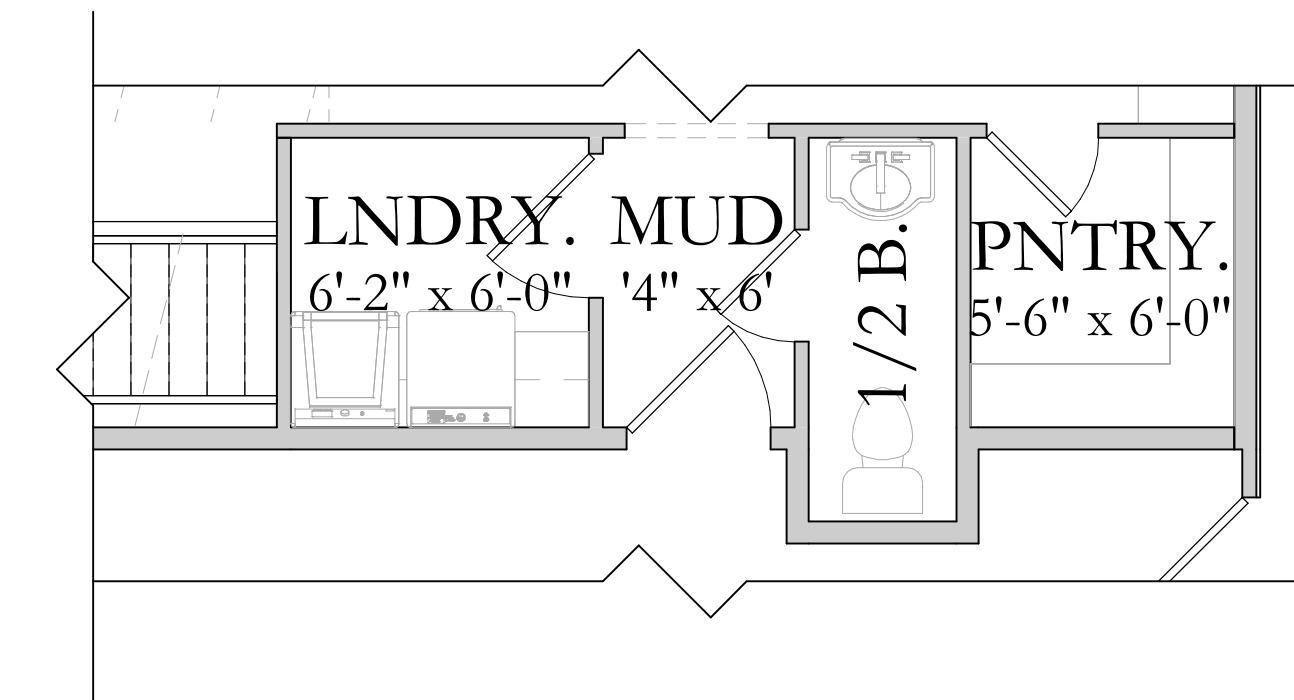

Jackie

OPTIONAL
MASTER BATH
POP-OUT
(ADDS 38 SQFT TO
MAIN LEVEL)

MAIN LEVEL

OPTIONAL 1/2 BATH
(ADDS 8 SQFT TO MAIN LEVEL)

Square Footage:

BASEMENT:	1687 TO 1725 SQFT
MAIN FLOOR:	1676 TO 1684 SQFT

Total Square Footage:

TOTAL FINISHED:	1676 TO 2010 SQFT
TOTAL:	3363 TO 3409 SQFT
WIDTH:	60'-0" TO 62'-0"
DEPTH:	44'-0" TO 46'-0"

Disclosure: Home SQFT--both finished and unfinished--are approximate and are subject to change. Please see sales agent for further information.