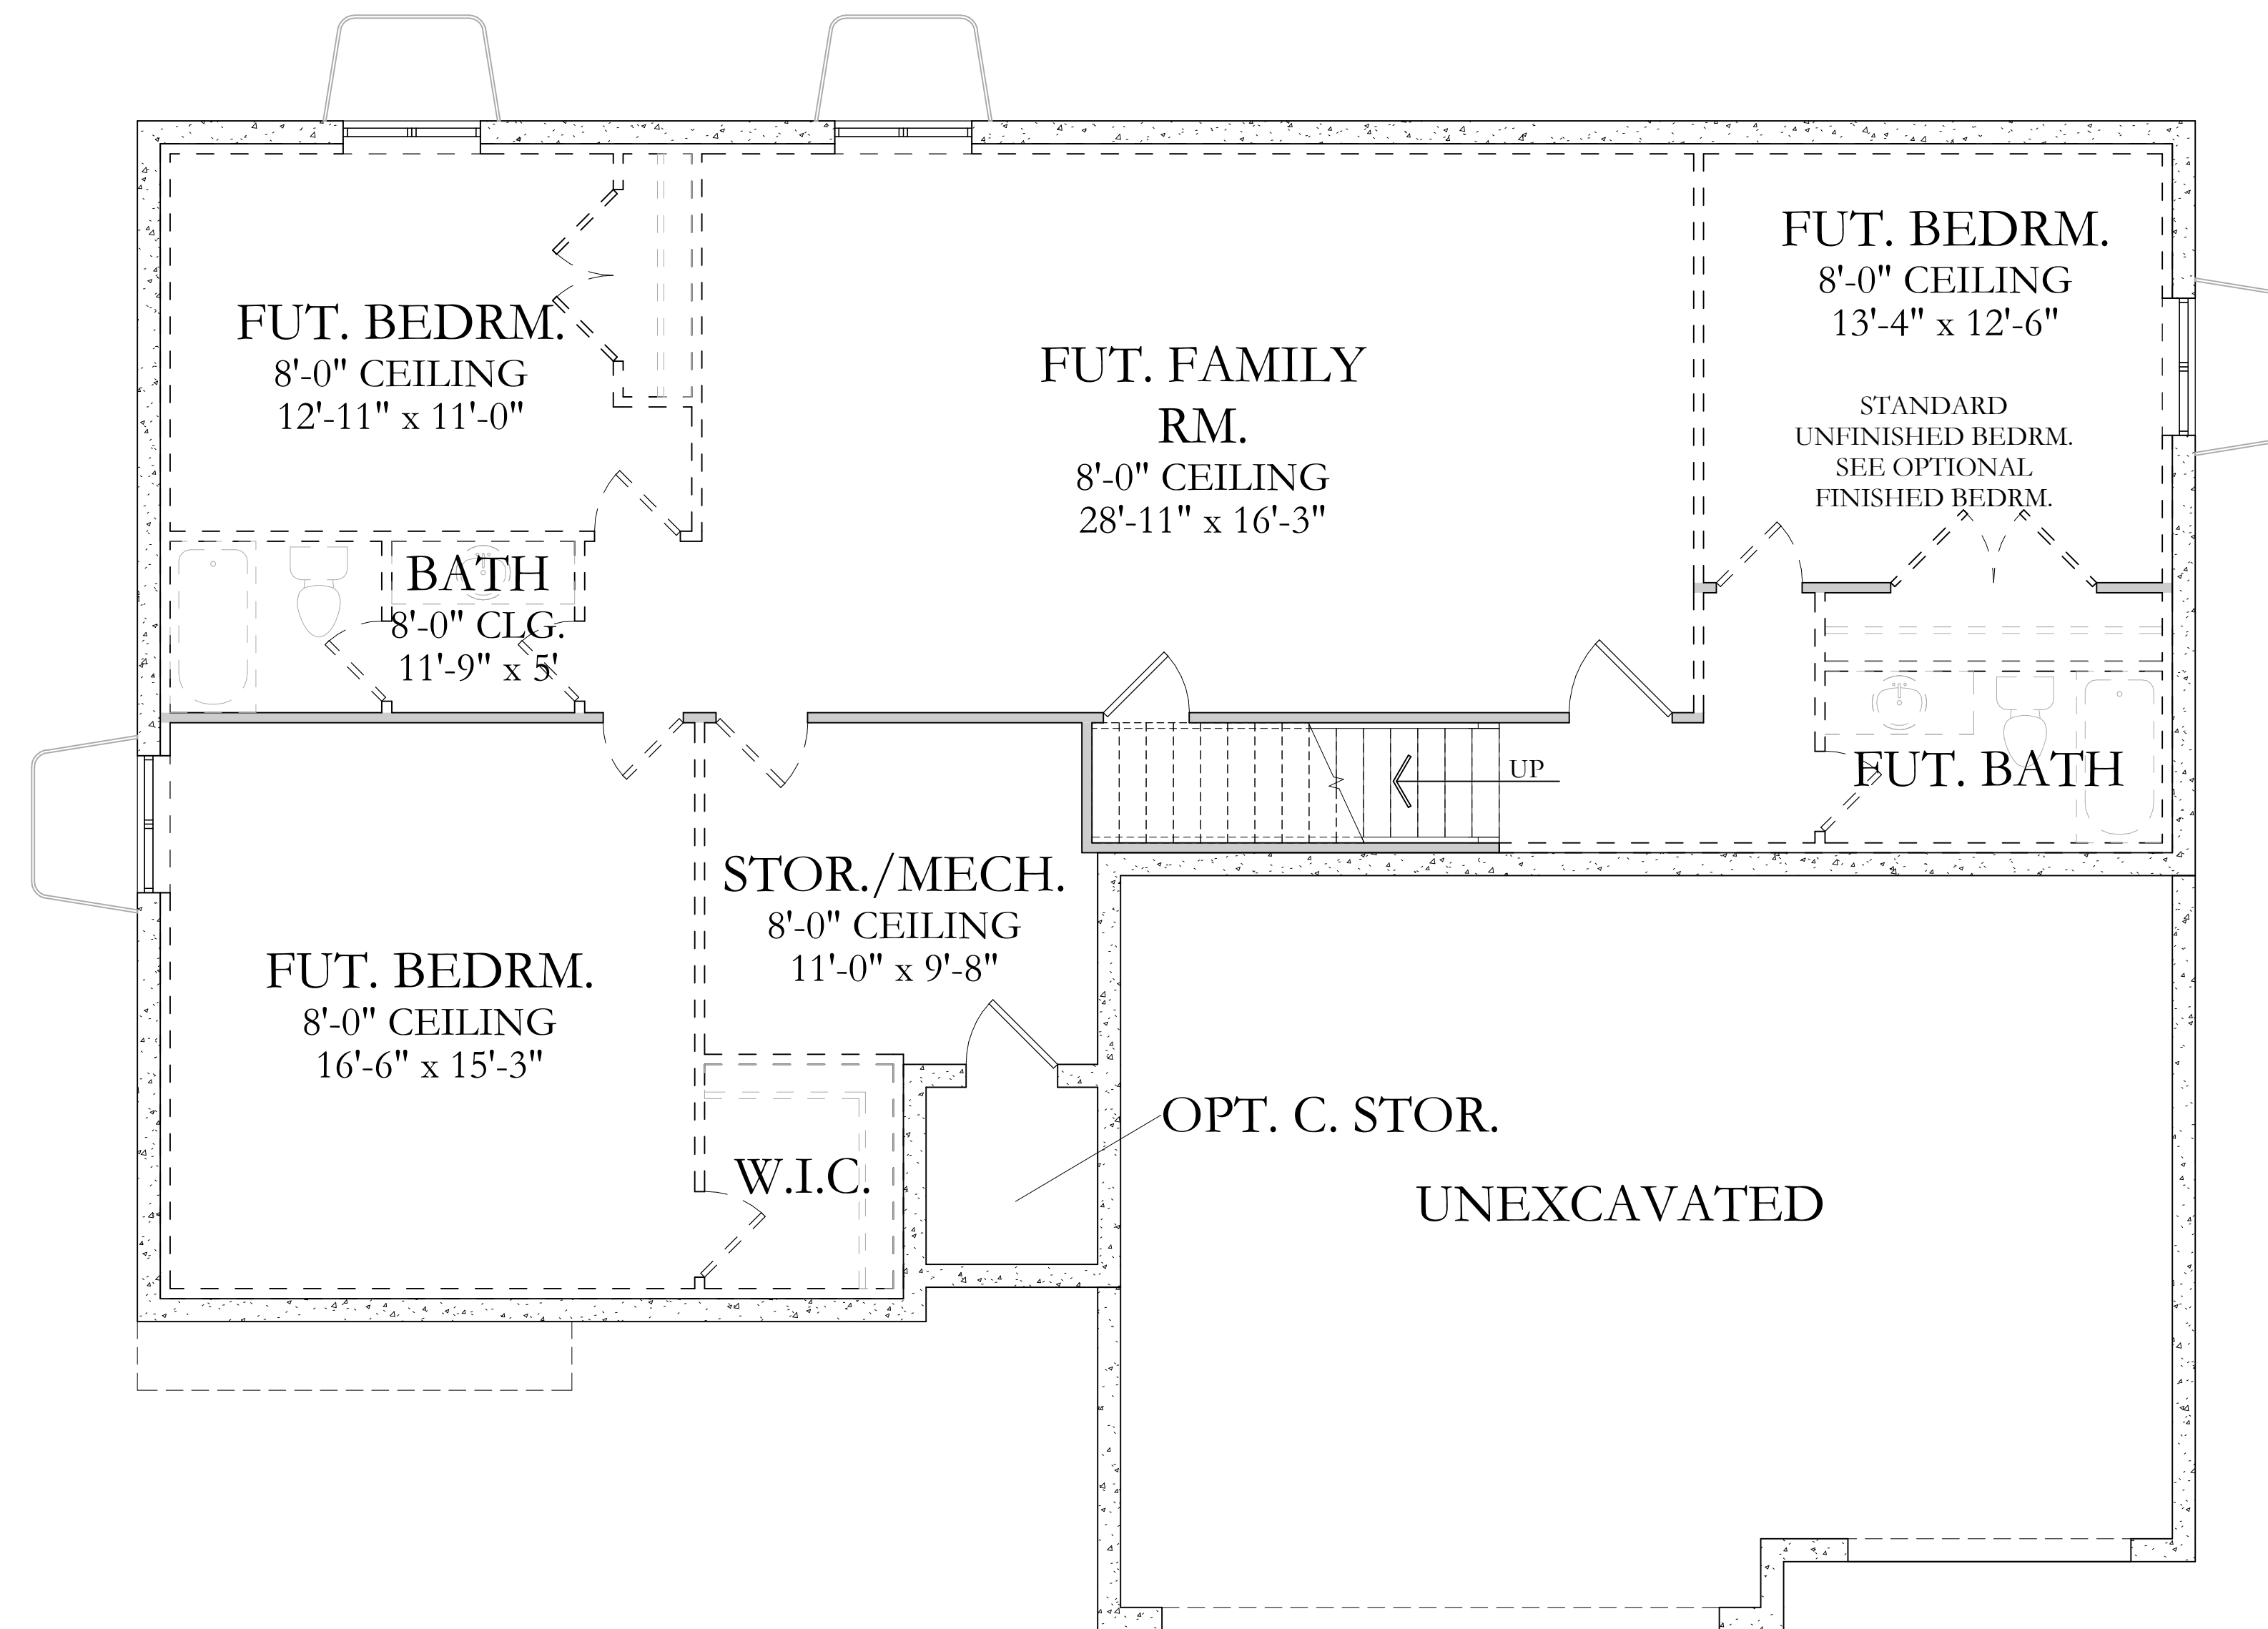

Jackie

LOWER LEVEL W/ MASTER BATH POP-OUT
(ADDS 38 SQFT TO LOWER LEVEL)

LOWER LEVEL

OPTIONAL FINISHED BEDRM.
(ADDS 288 SQFT TO FINISHED)

Square Footage:

BASEMENT:	1687 TO 1725 SQFT
MAIN FLOOR:	1676 TO 1684 SQFT

Total Square Footage:

TOTAL FINISHED:	1676 TO 2010 SQFT
TOTAL:	3363 TO 3409 SQFT
WIDTH:	60'-0" TO 62'-0"
DEPTH:	44'-0" TO 46'-0"

Disclosure: Home SQFT--both finished and unfinished--are approximate and are subject to change. Please see sales agent for further information.