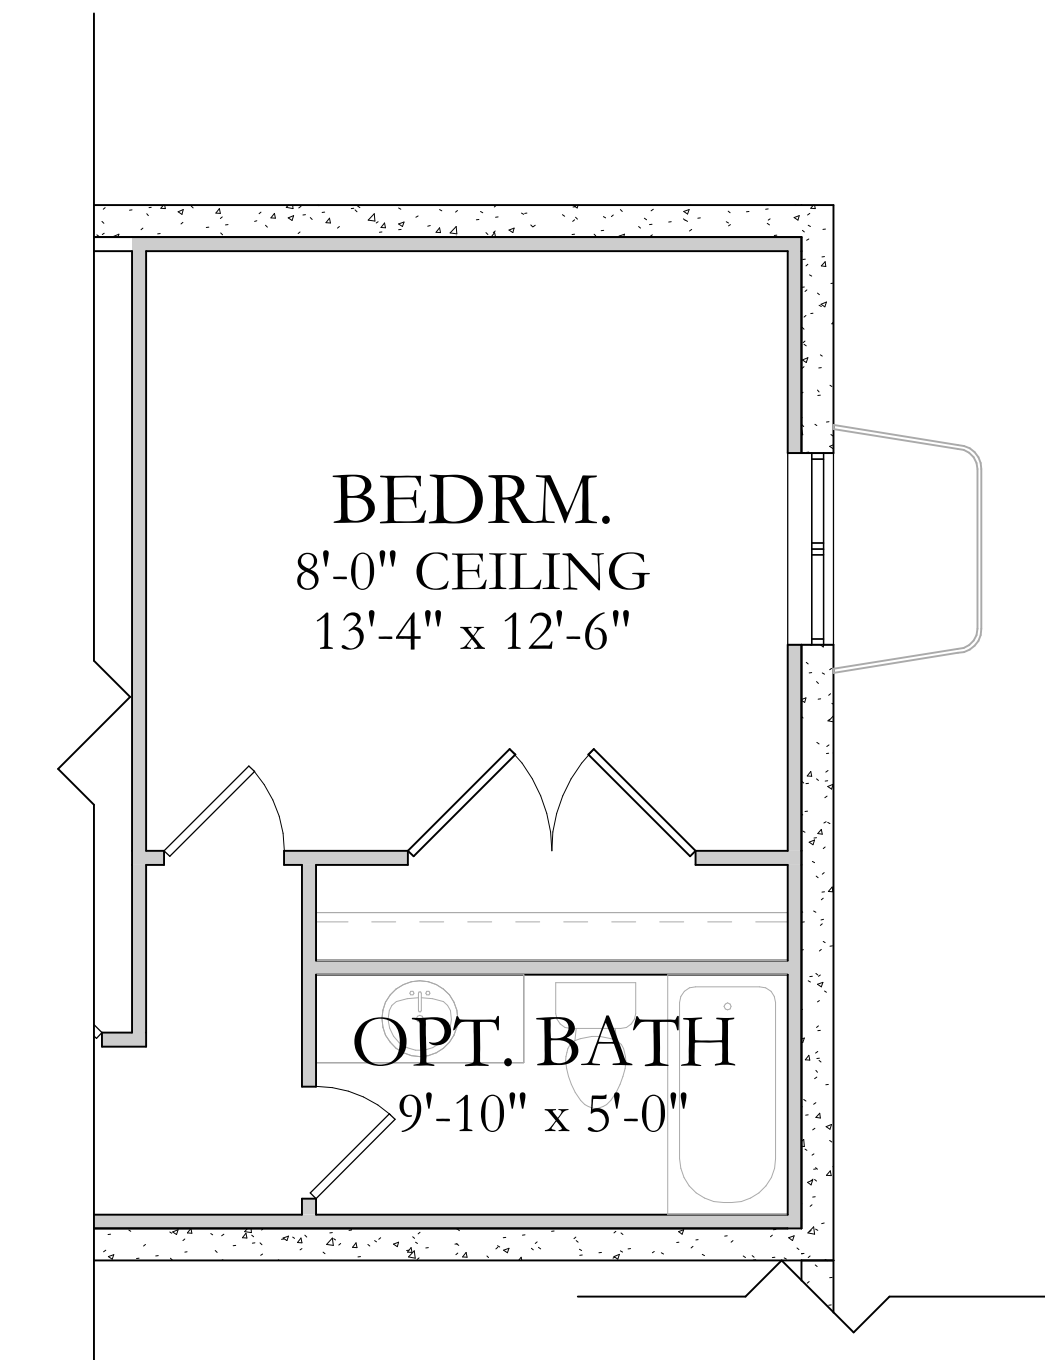

Jackie

LOWER LEVEL W/ MASTER BATH POP-OUT
(ADDS 38 SQFT TO LOWER LEVEL)

LOWER LEVEL

OPTIONAL FINISHED BEDRM.
(ADDS 288 SQFT TO FINISHED)

Square Footage:

BASEMENT:	1687 TO 1725 SQFT
MAIN FLOOR:	1676 TO 1684 SQFT

Total Square Footage:

TOTAL FINISHED:	1676 TO 2010 SQFT
TOTAL:	3363 TO 3409 SQFT
WIDTH:	60'-0" TO 62'-0"
DEPTH:	44'-0" TO 46'-0"

Disclosure: Home SQFT--both finished and unfinished--are approximate and are subject to change. Please see sales agent for further information.