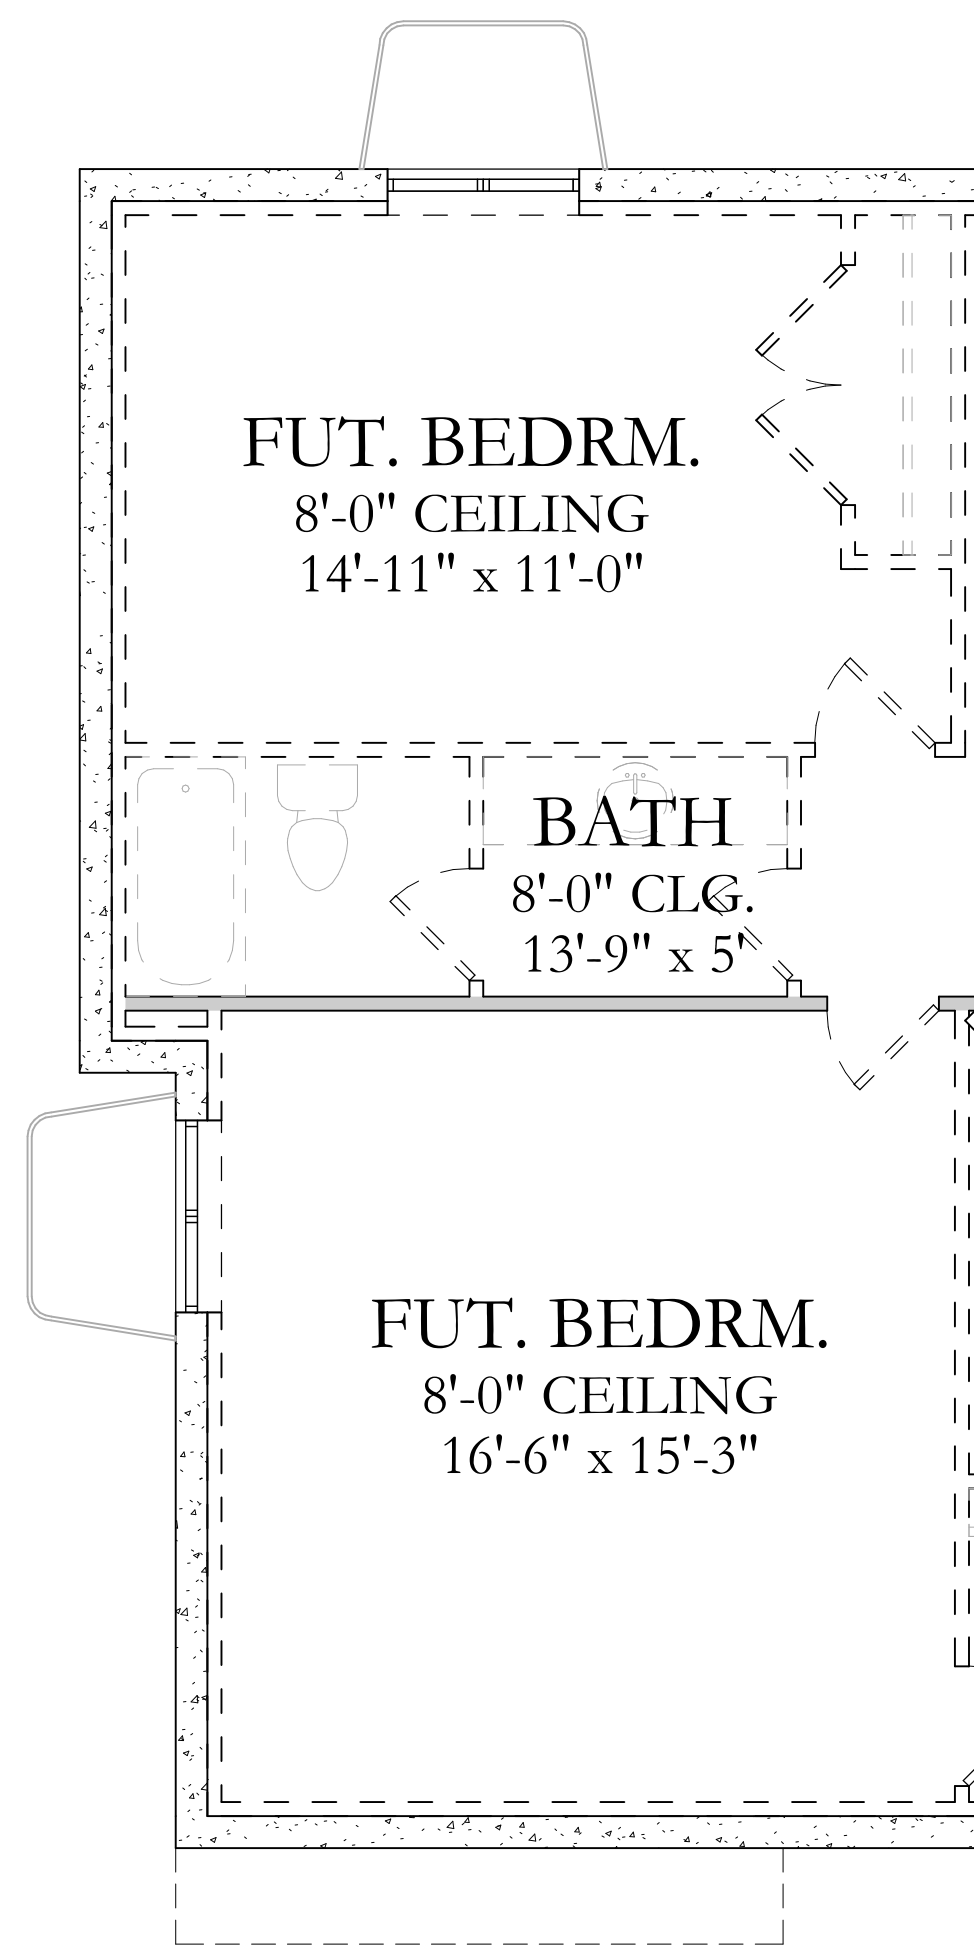

Jackie

LOWER LEVEL W/ MASTER BATH POP-OUT
(ADDS 38 SQFT TO LOWER LEVEL)

LOWER LEVEL

OPTIONAL FINISHED BEDRM.
(ADDS 288 SQFT TO FINISHED)

Square Footage:

BASEMENT:	1687 TO 1725 SQFT
MAIN FLOOR:	1676 TO 1684 SQFT

Total Square Footage:

TOTAL FINISHED:	1676 TO 2010 SQFT
TOTAL:	3363 TO 3409 SQFT
WIDTH:	60'-0" TO 62'-0"
DEPTH:	44'-0" TO 46'-0"

Disclosure: Home SQFT--both finished and unfinished--are approximate and are subject to change. Please see sales agent for further information.