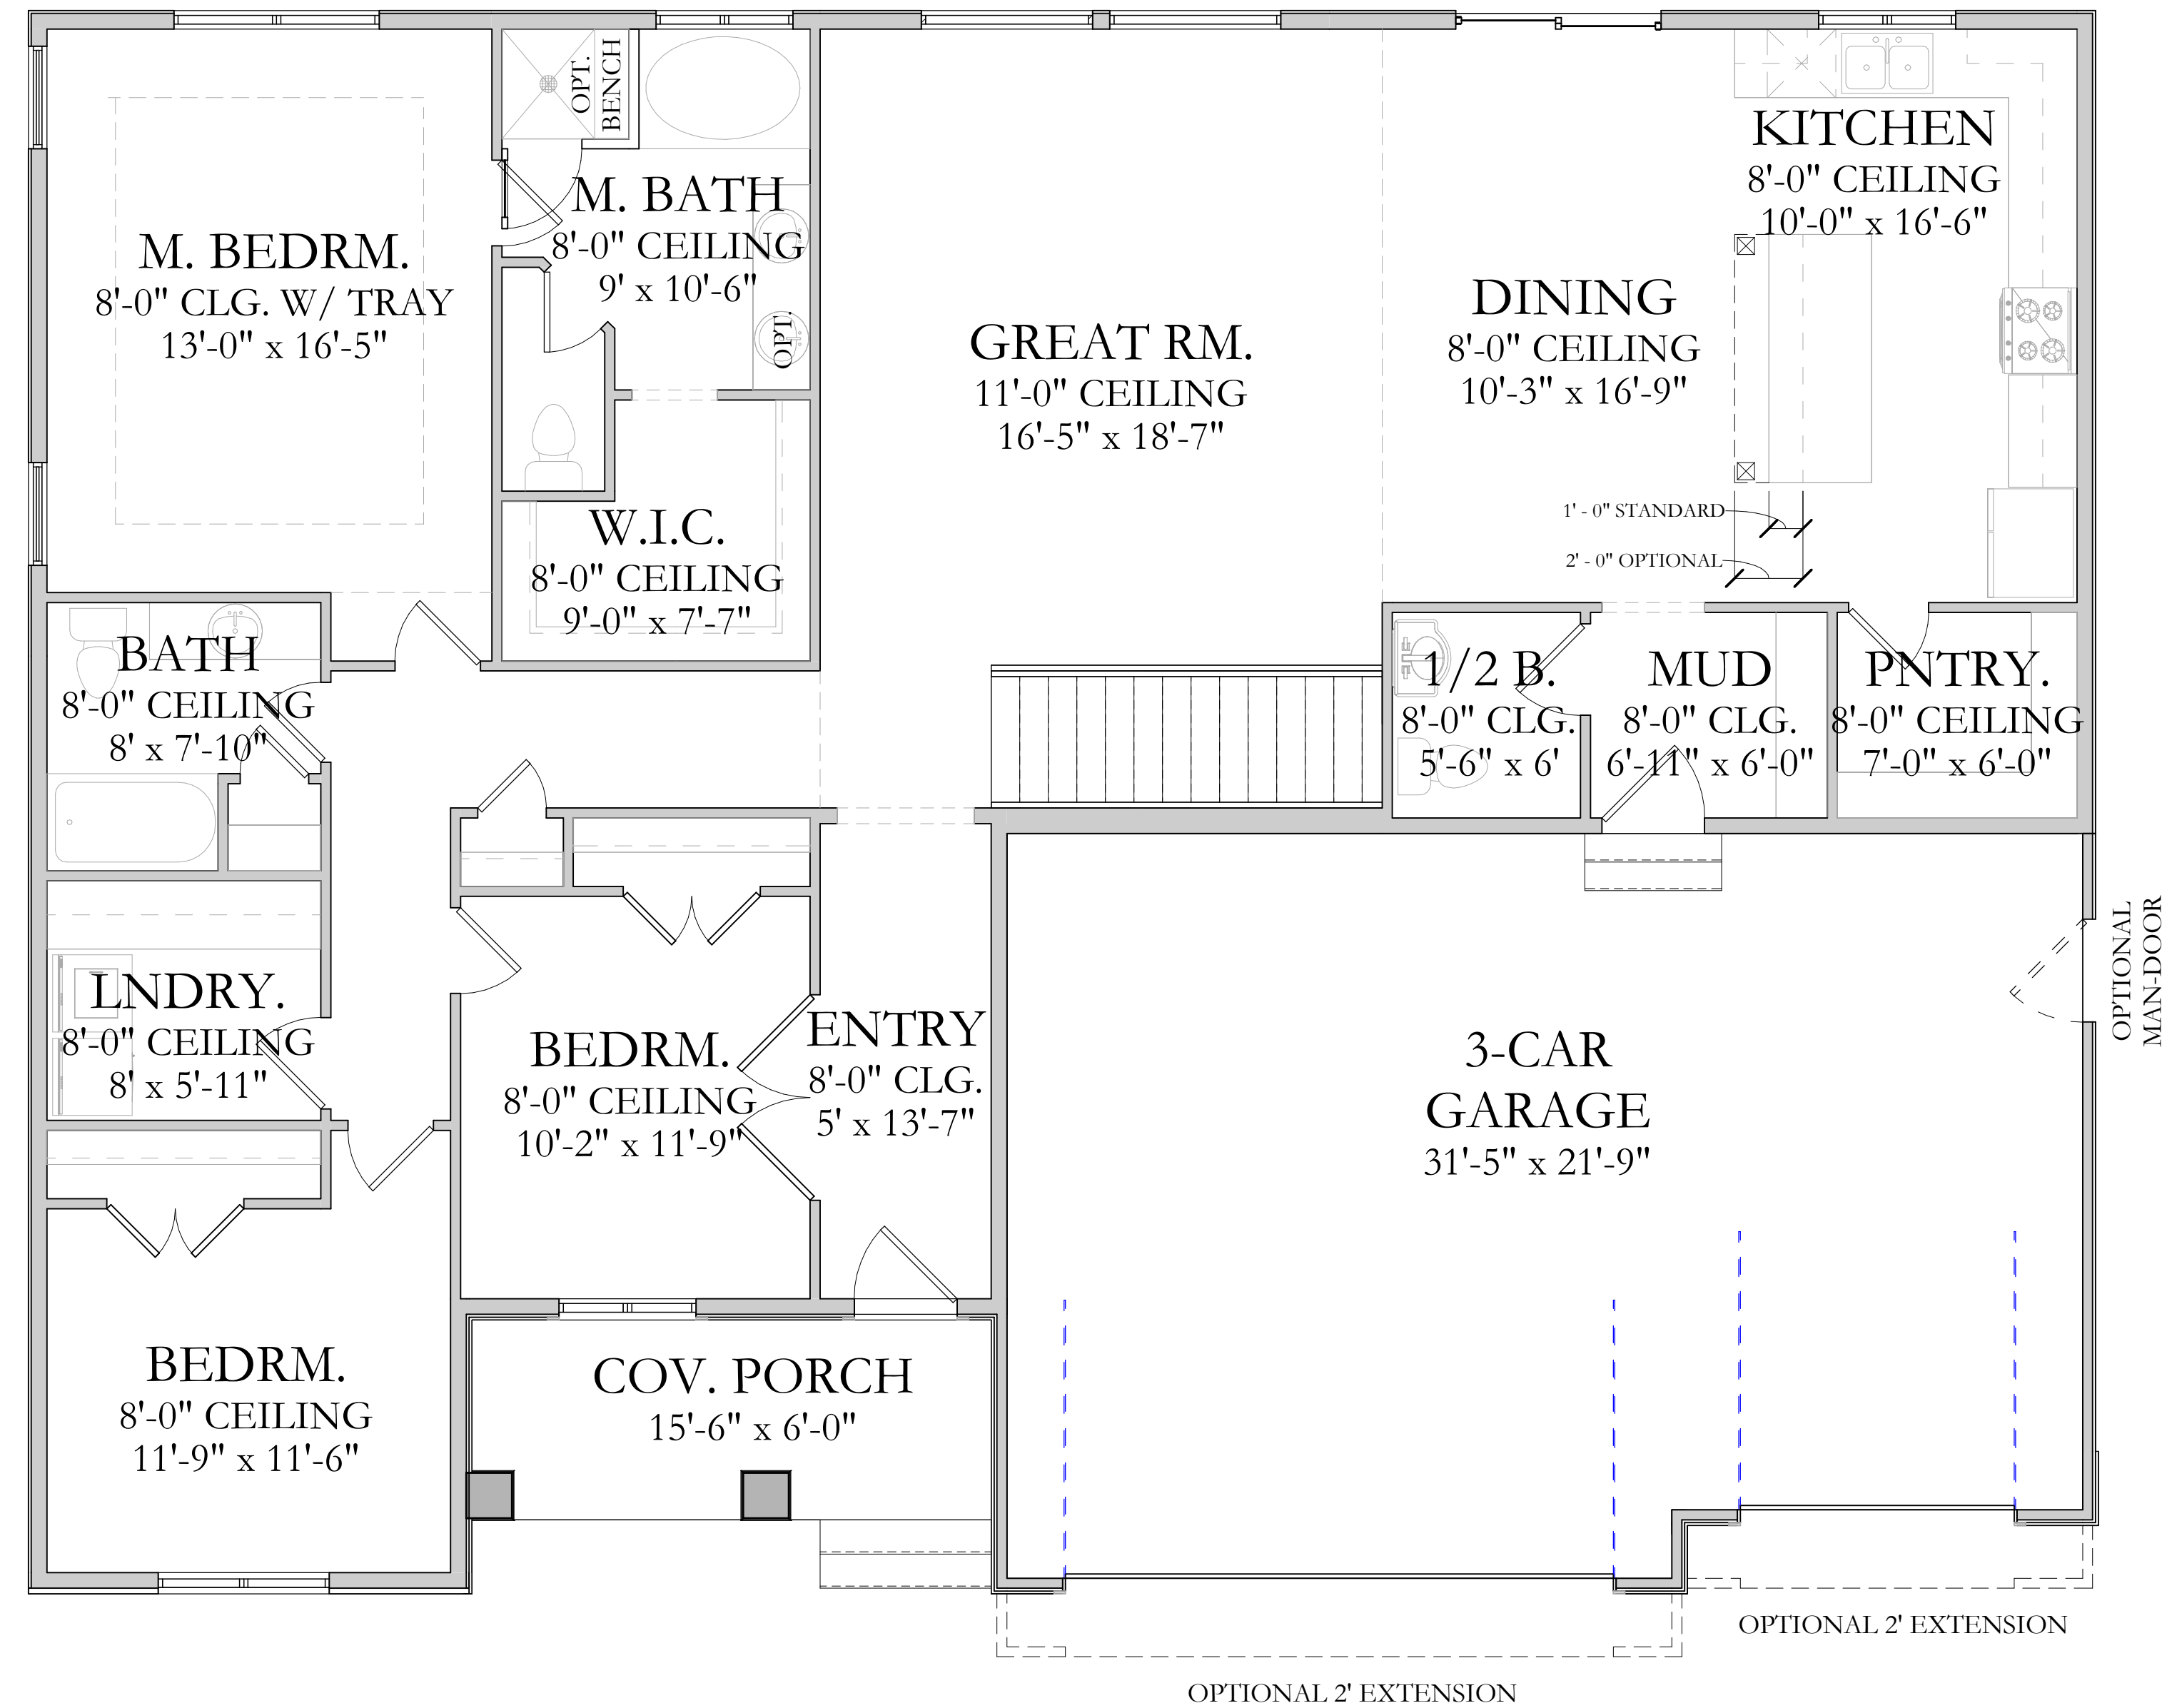

Autumn

Square Footage:

BASEMENT:	2050 SQFT
MAIN FLOOR:	1944 SQFT
UPPER FLOOR:	

Total Square Footage:

TOTAL FINISHED:	1944 - 2263 SQFT
TOTAL:	3994 SQFT
WIDTH:	60'-2"
DEPTH:	46'-0" TO 48'-0"

Disclosure: Home SQFT--both finished and unfinished--are approximate and are subject to change. Please see sales agent for further information.