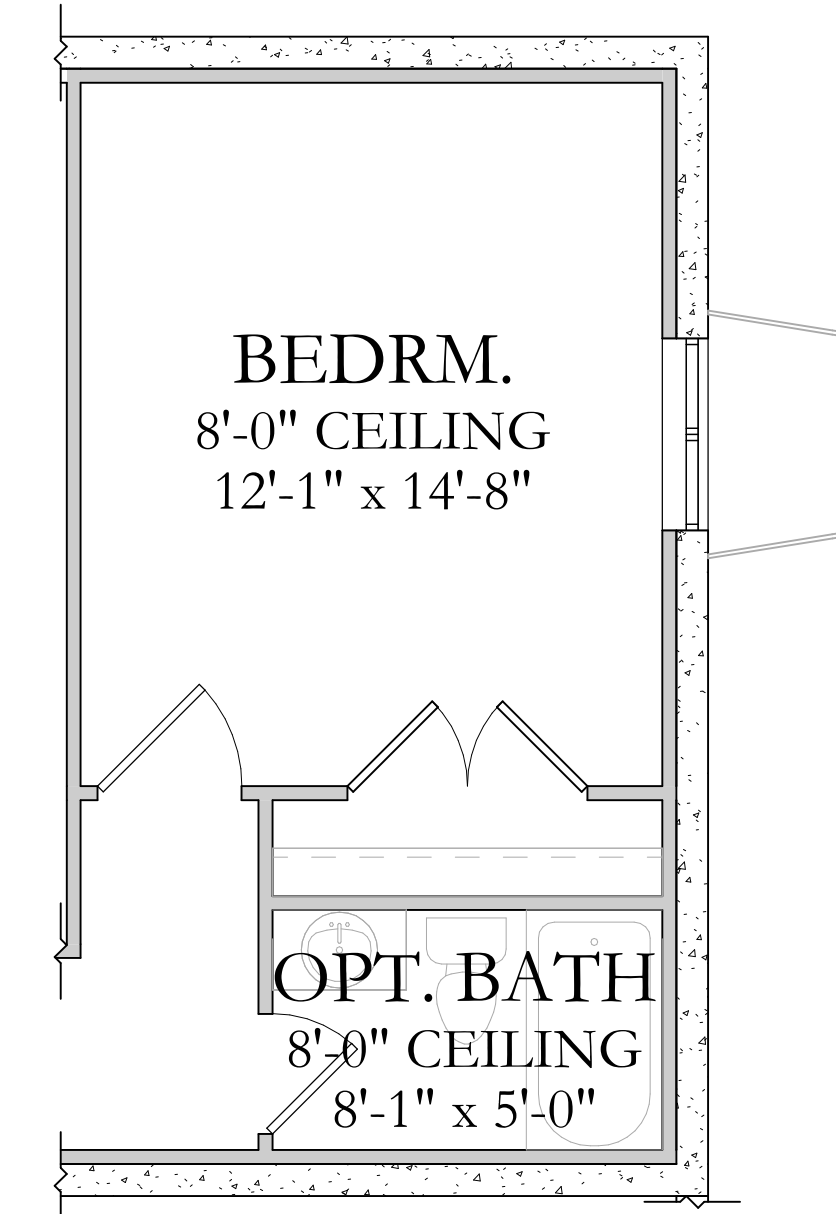

Autumn

OPTIONAL FINISHED BEDRM.
(ADDS 319 SQFT TO FINISHED)

Square Footage:

BASEMENT:	2050 SQFT
MAIN FLOOR:	1944 SQFT
UPPER FLOOR:	

Total Square Footage:

TOTAL FINISHED:	1944 - 2263 SQFT
TOTAL:	3994 SQFT
WIDTH:	60'-2"
DEPTH:	46'-0" TO 48'-0"