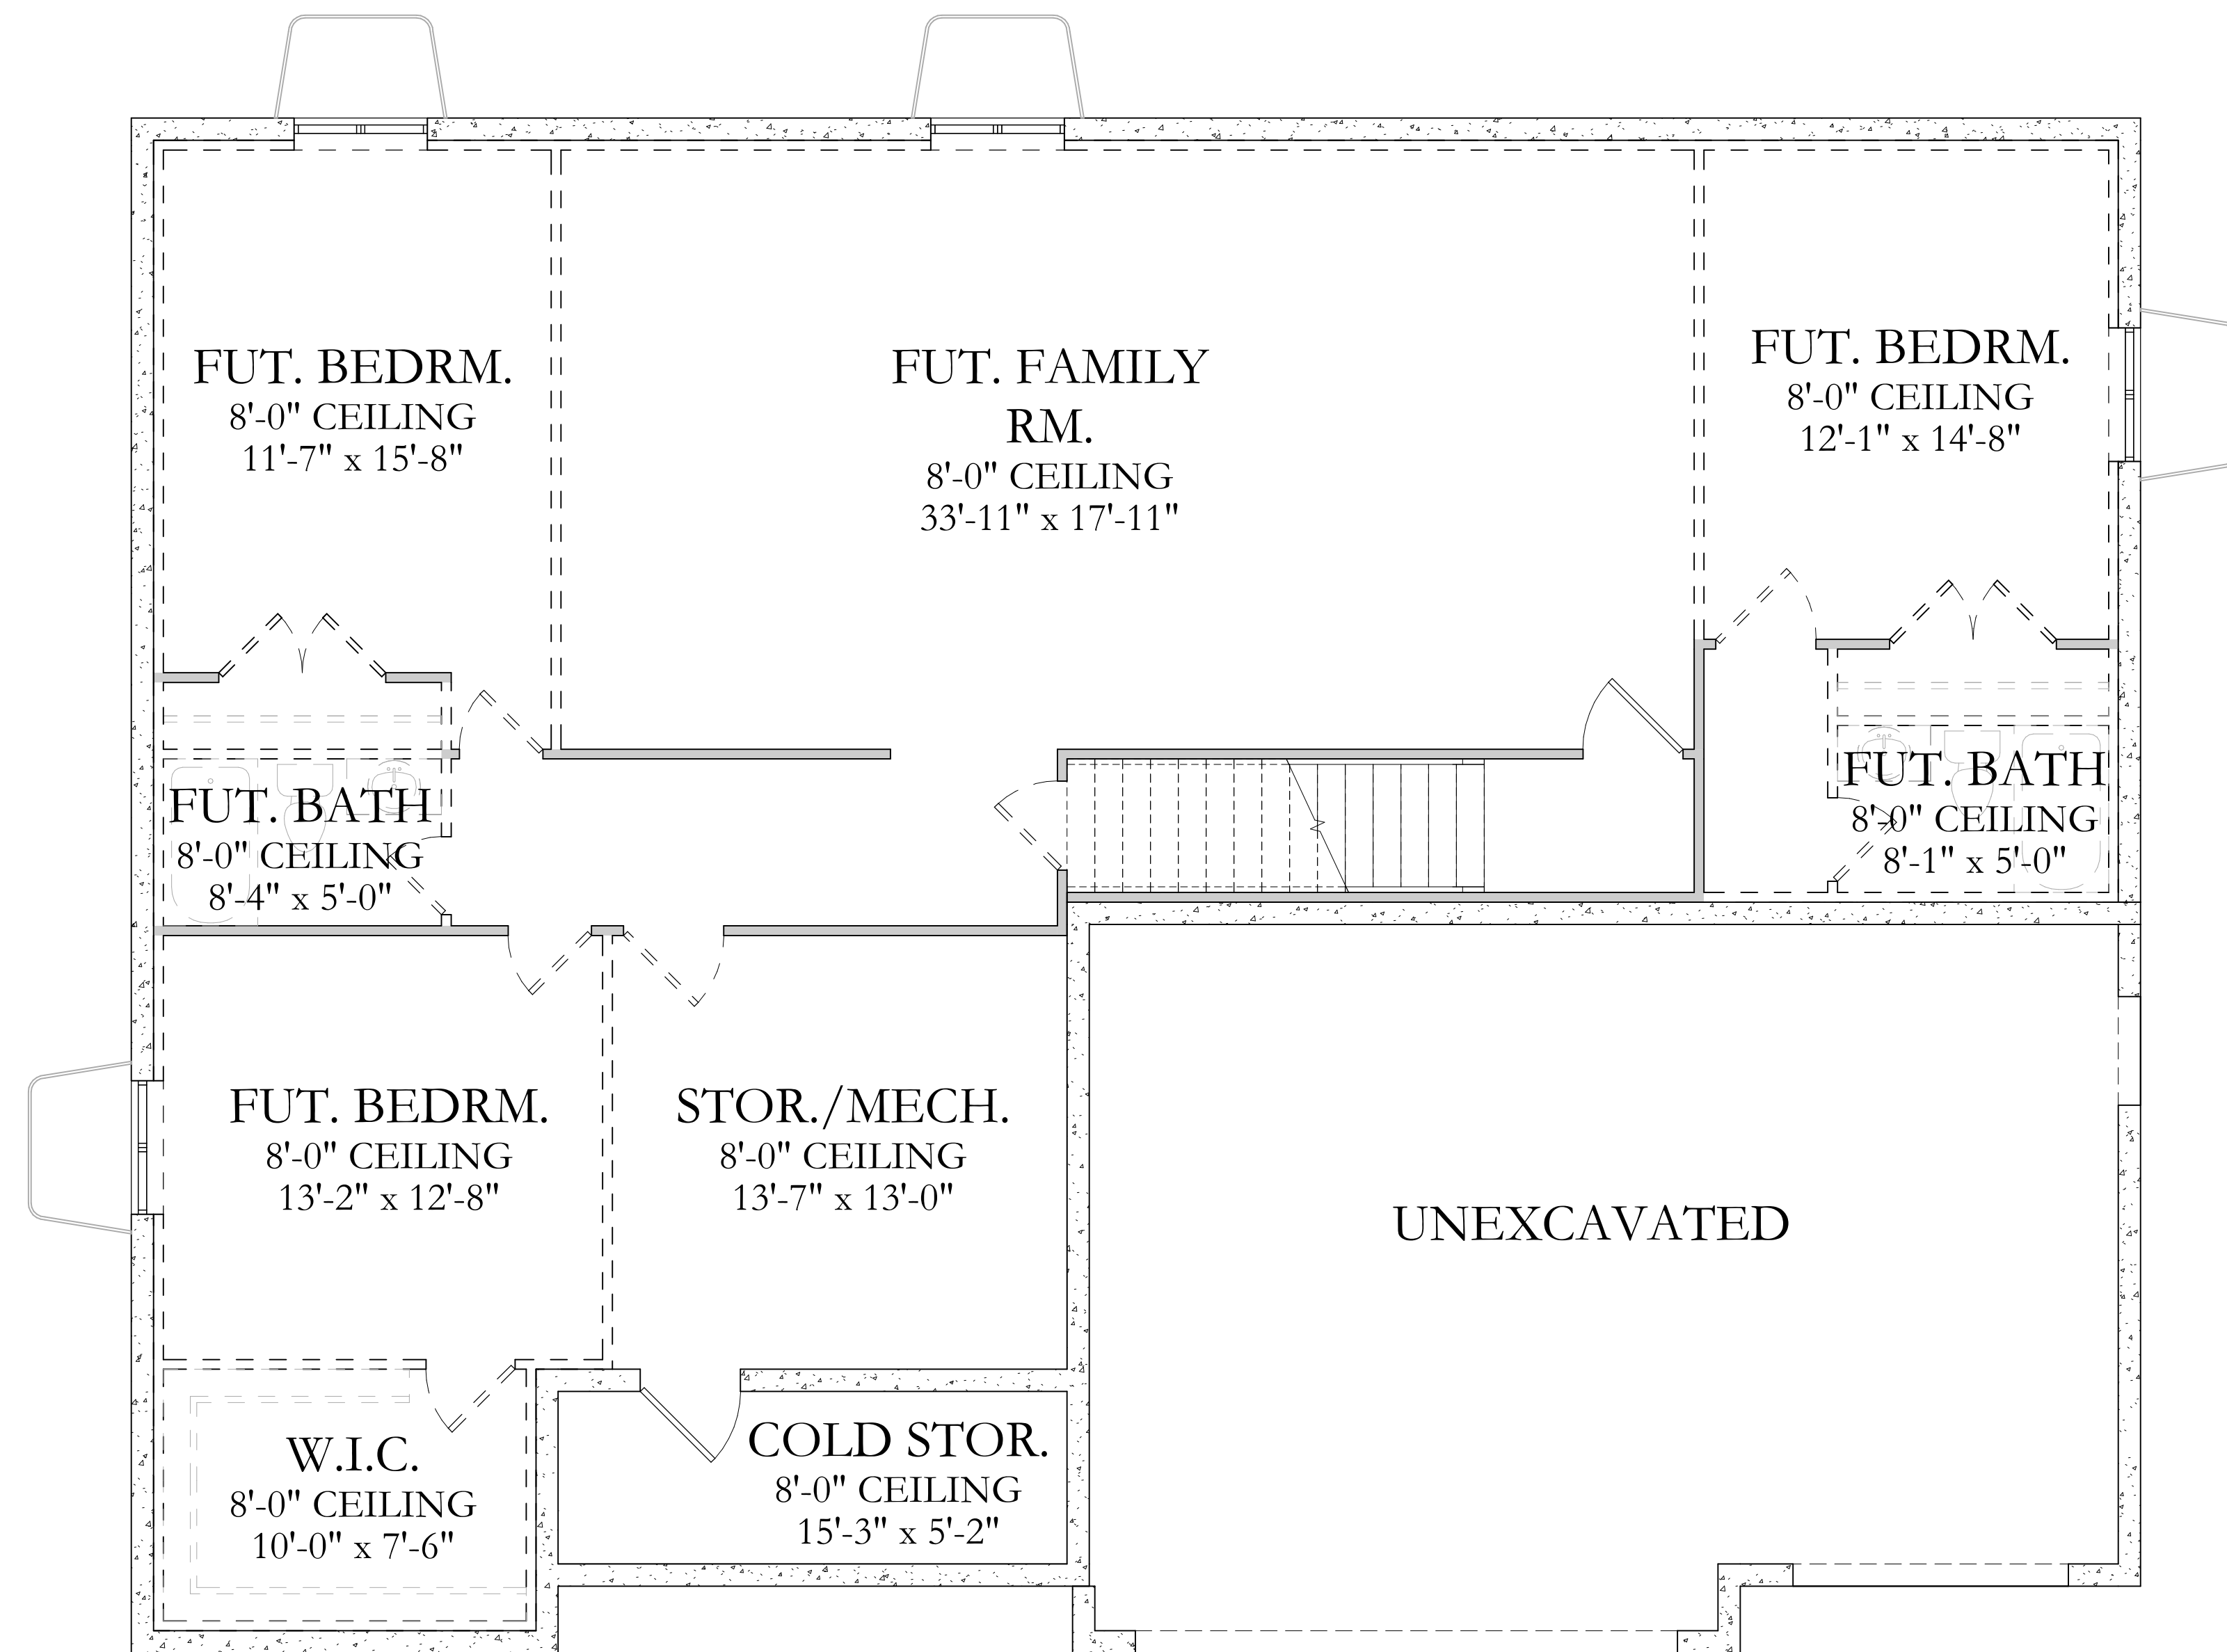

Autumn

OPTIONAL FINISHED BEDRM.
(ADDS 319 SQFT TO FINISHED)

Square Footage:

BASEMENT:	2050 SQFT
MAIN FLOOR:	1944 SQFT
UPPER FLOOR:	

Total Square Footage:

TOTAL FINISHED:	1944 - 2263 SQFT
TOTAL:	3994 SQFT
WIDTH:	60'-2"
DEPTH:	46'-0" TO 48'-0"

Disclosure: Home SQFT--both finished and unfinished--are approximate and are subject to change. Please see sales agent for further information.