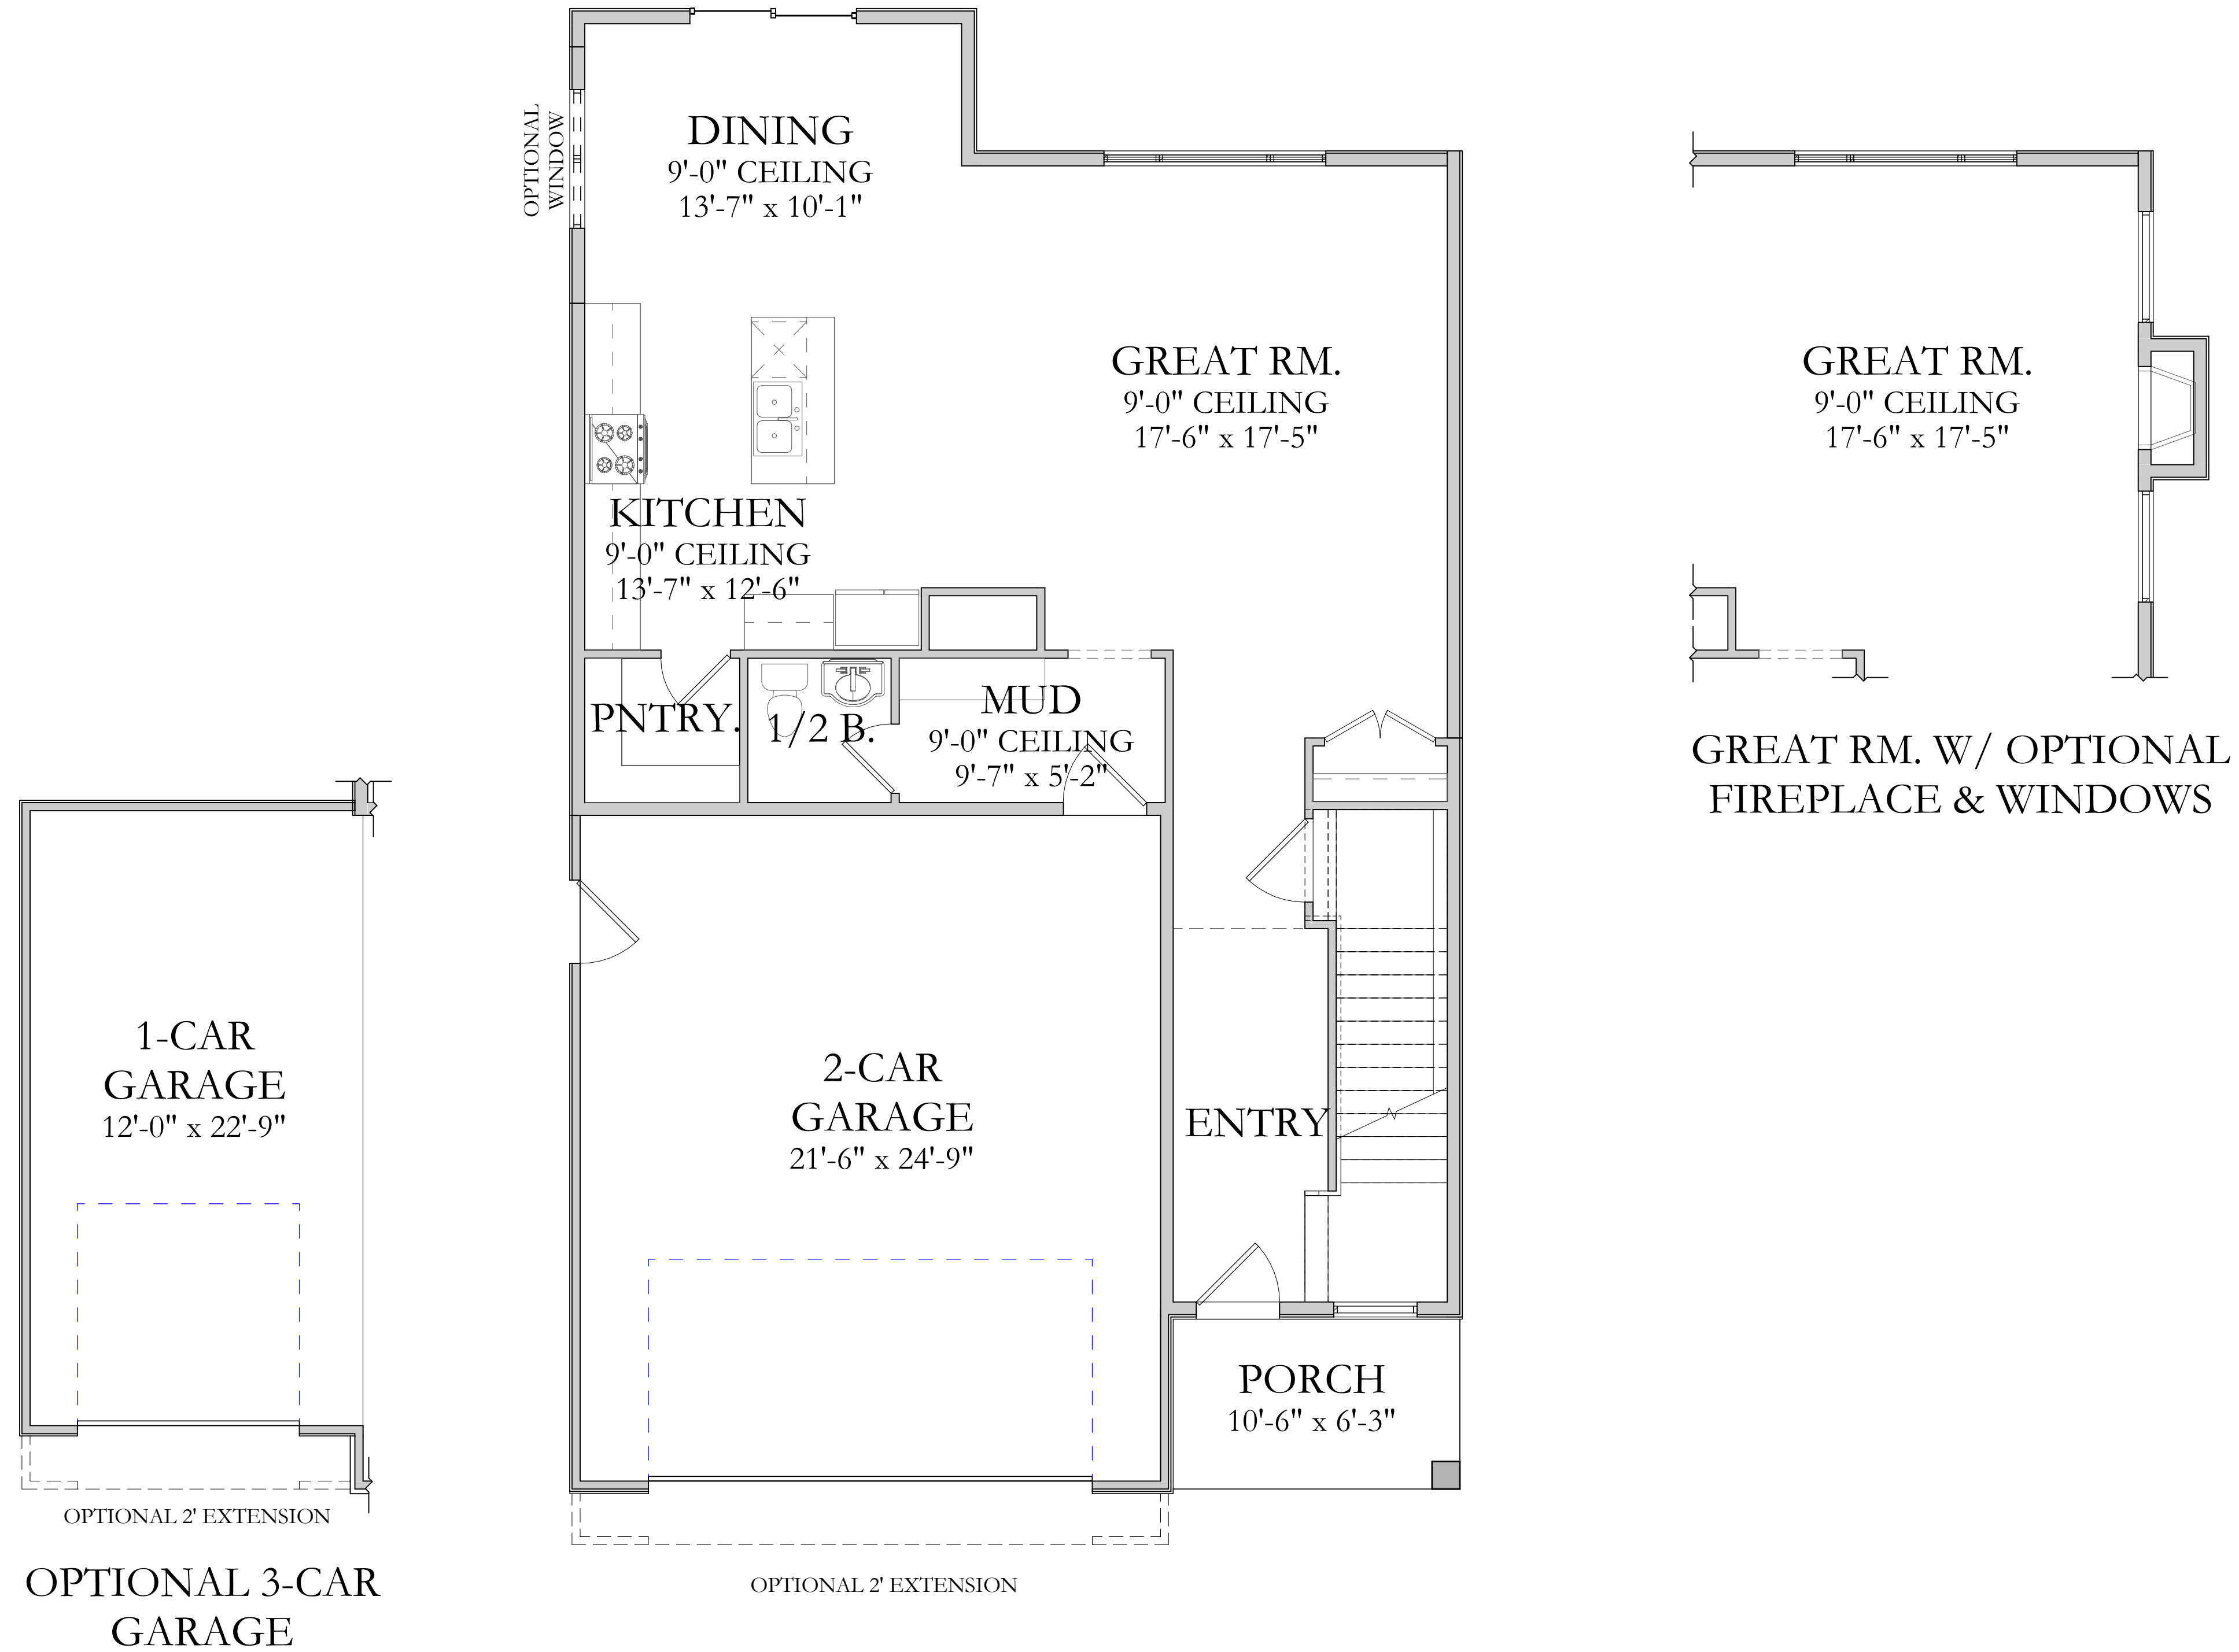

Lilly

Square Footage:	
BASEMENT:	1,109 SQFT
MAIN FLOOR:	1,033 TO 1,043 SQFT
UPPER FLOOR:	1,414 SQFT
Total Square Footage:	
TOTAL FINISHED:	2,447 TO 2,457 SQFT
TOTAL:	3,556 TO 3,566 SQFT
WIDTH:	32'-0" TO 44'-0"
DEPTH:	53'-3" TO 55'-3"