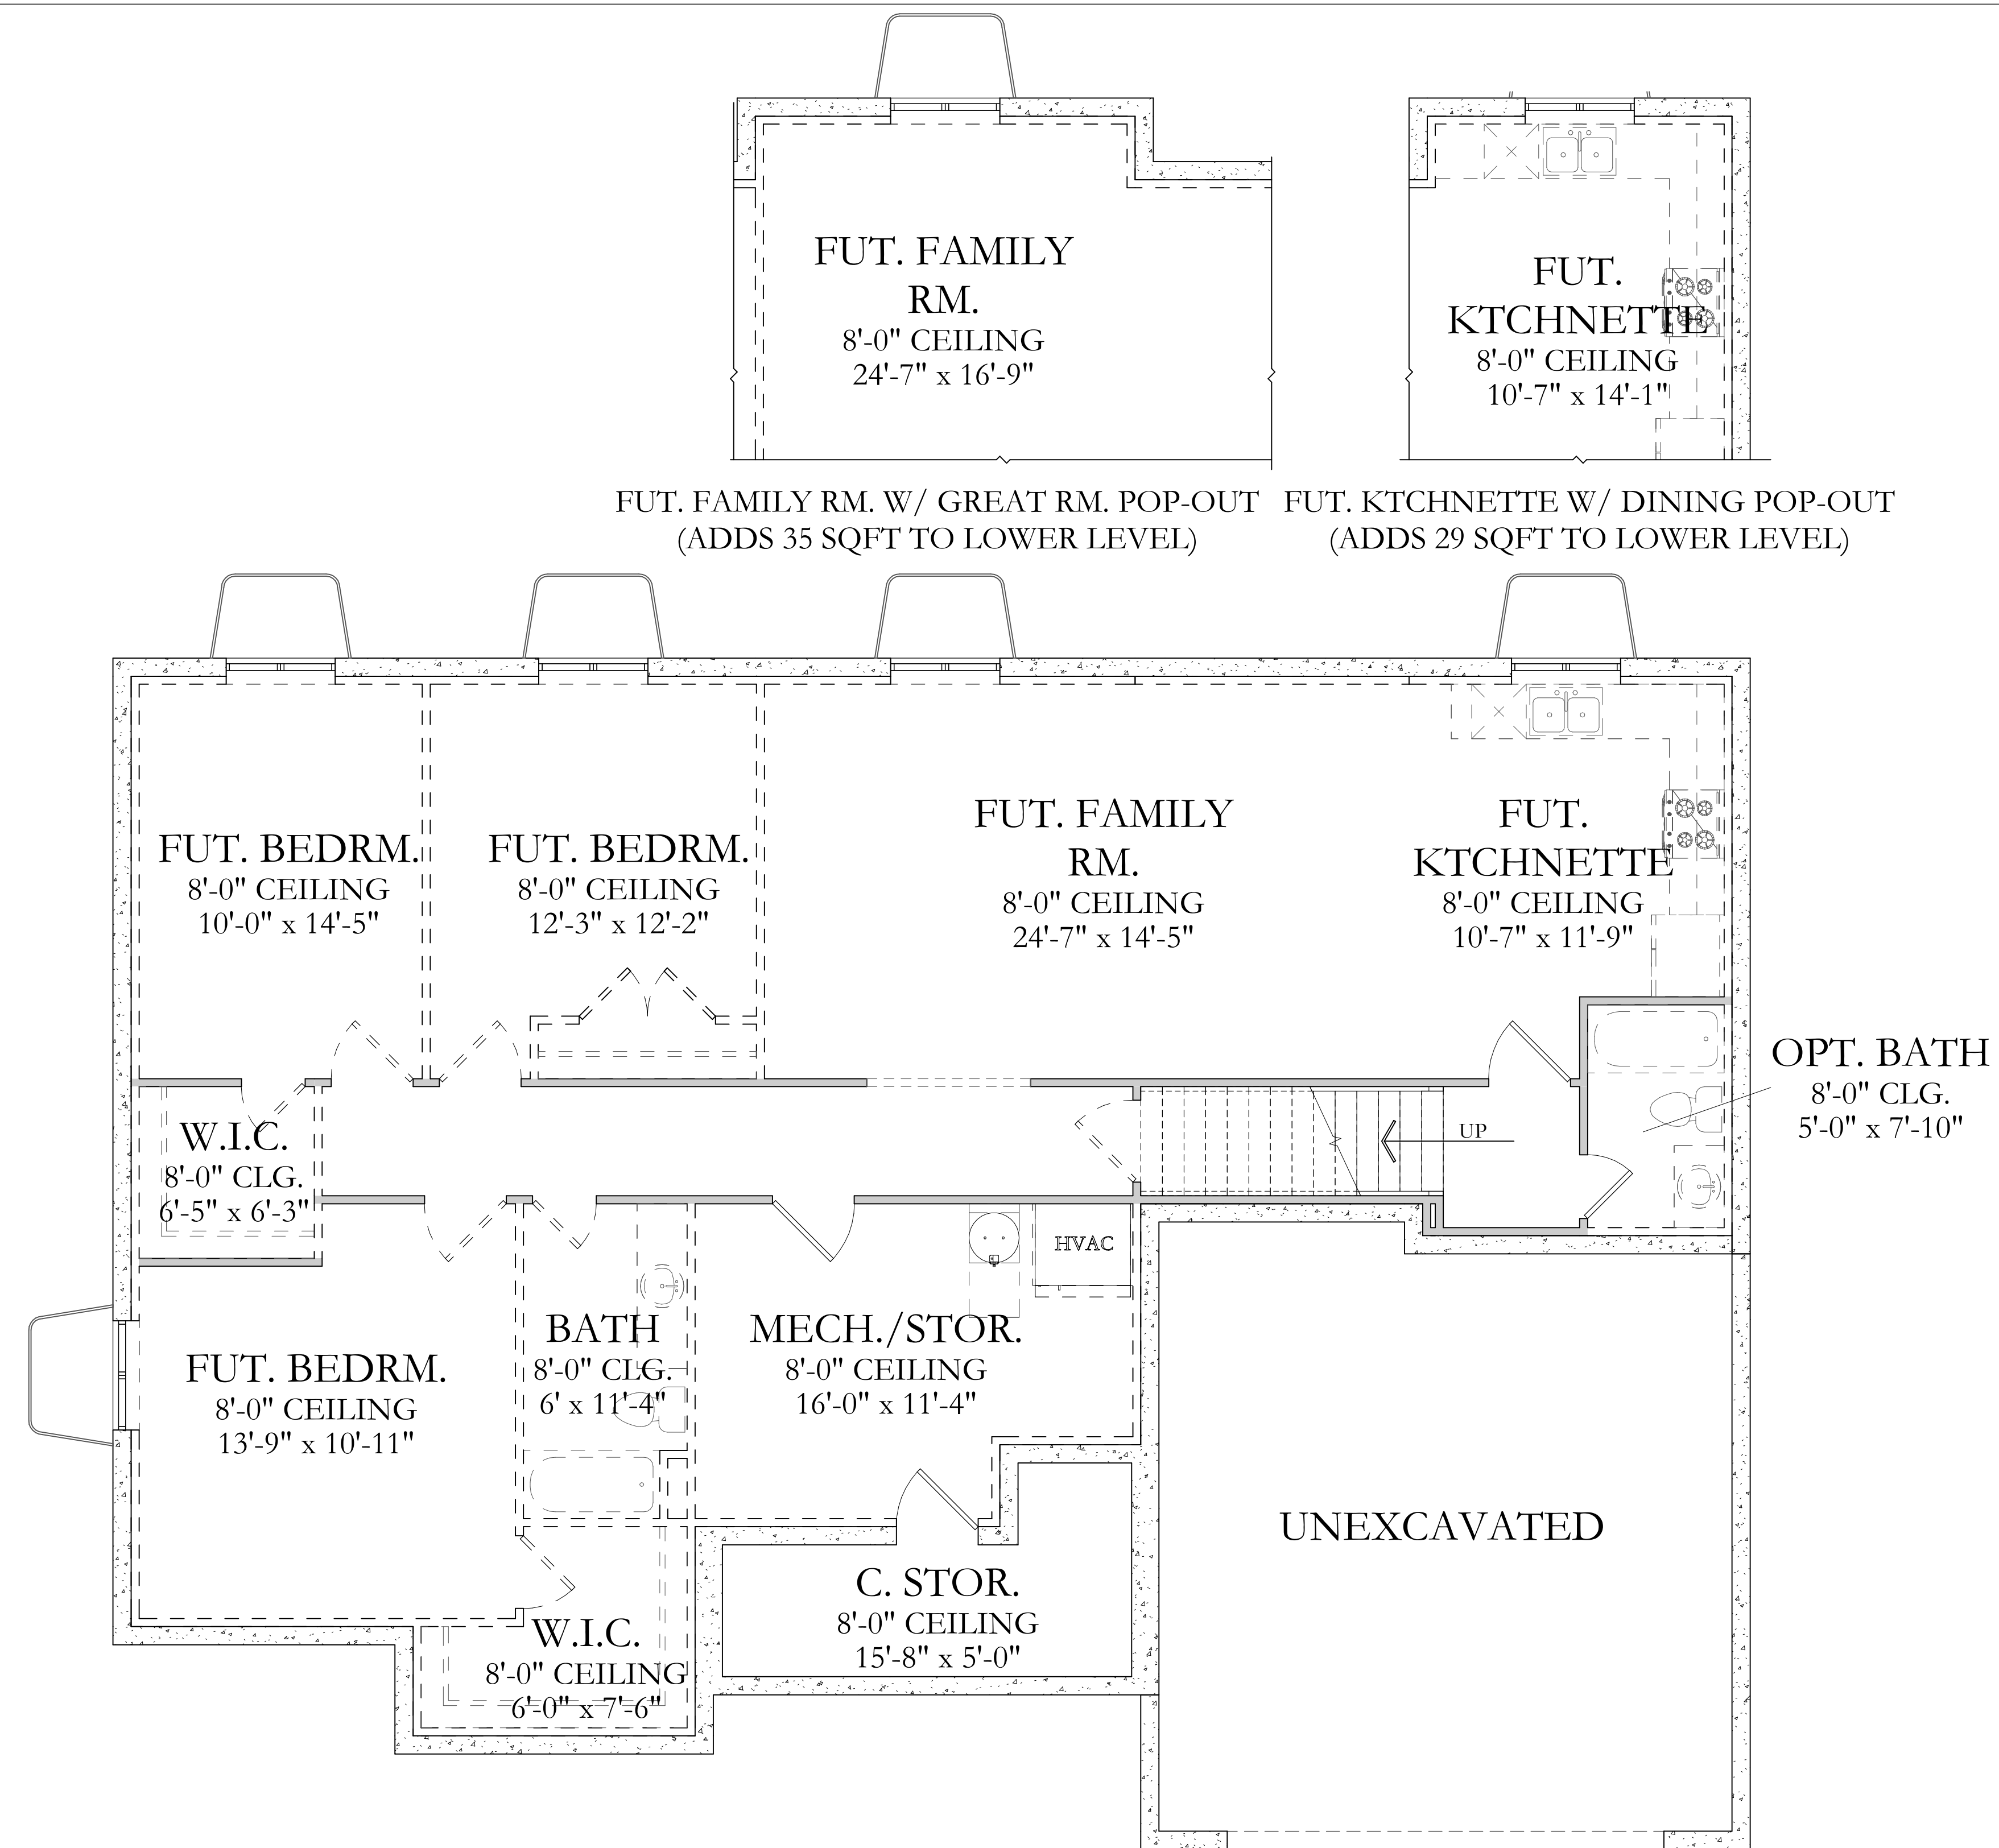

Brook

FUT. FAMILY RM. W/ GREAT RM. POP-OUT (ADDS 35 SQFT TO LOWER LEVEL) FUT. KTCHNETTE W/ DINING POP-OUT (ADDS 29 SQFT TO LOWER LEVEL)

LOWER LEVEL

Square Footage:

BASEMENT: 1926 TO 1990 SQFT
 MAIN FLOOR: 1807 TO 1872 SQFT
 UPPER FLOOR:

Total Square Footage:

TOTAL FINISHED: 1807 - 1872 SQFT
 TOTAL: 3733 - 3863 SQFT
 WIDTH: 60'-0" TO 72'-0"
 DEPTH: 43'-8" TO 48'-0"

Disclosure: Home SQFT--both finished and unfinished--are approximate and are subject to change. Please see sales agent for further information.