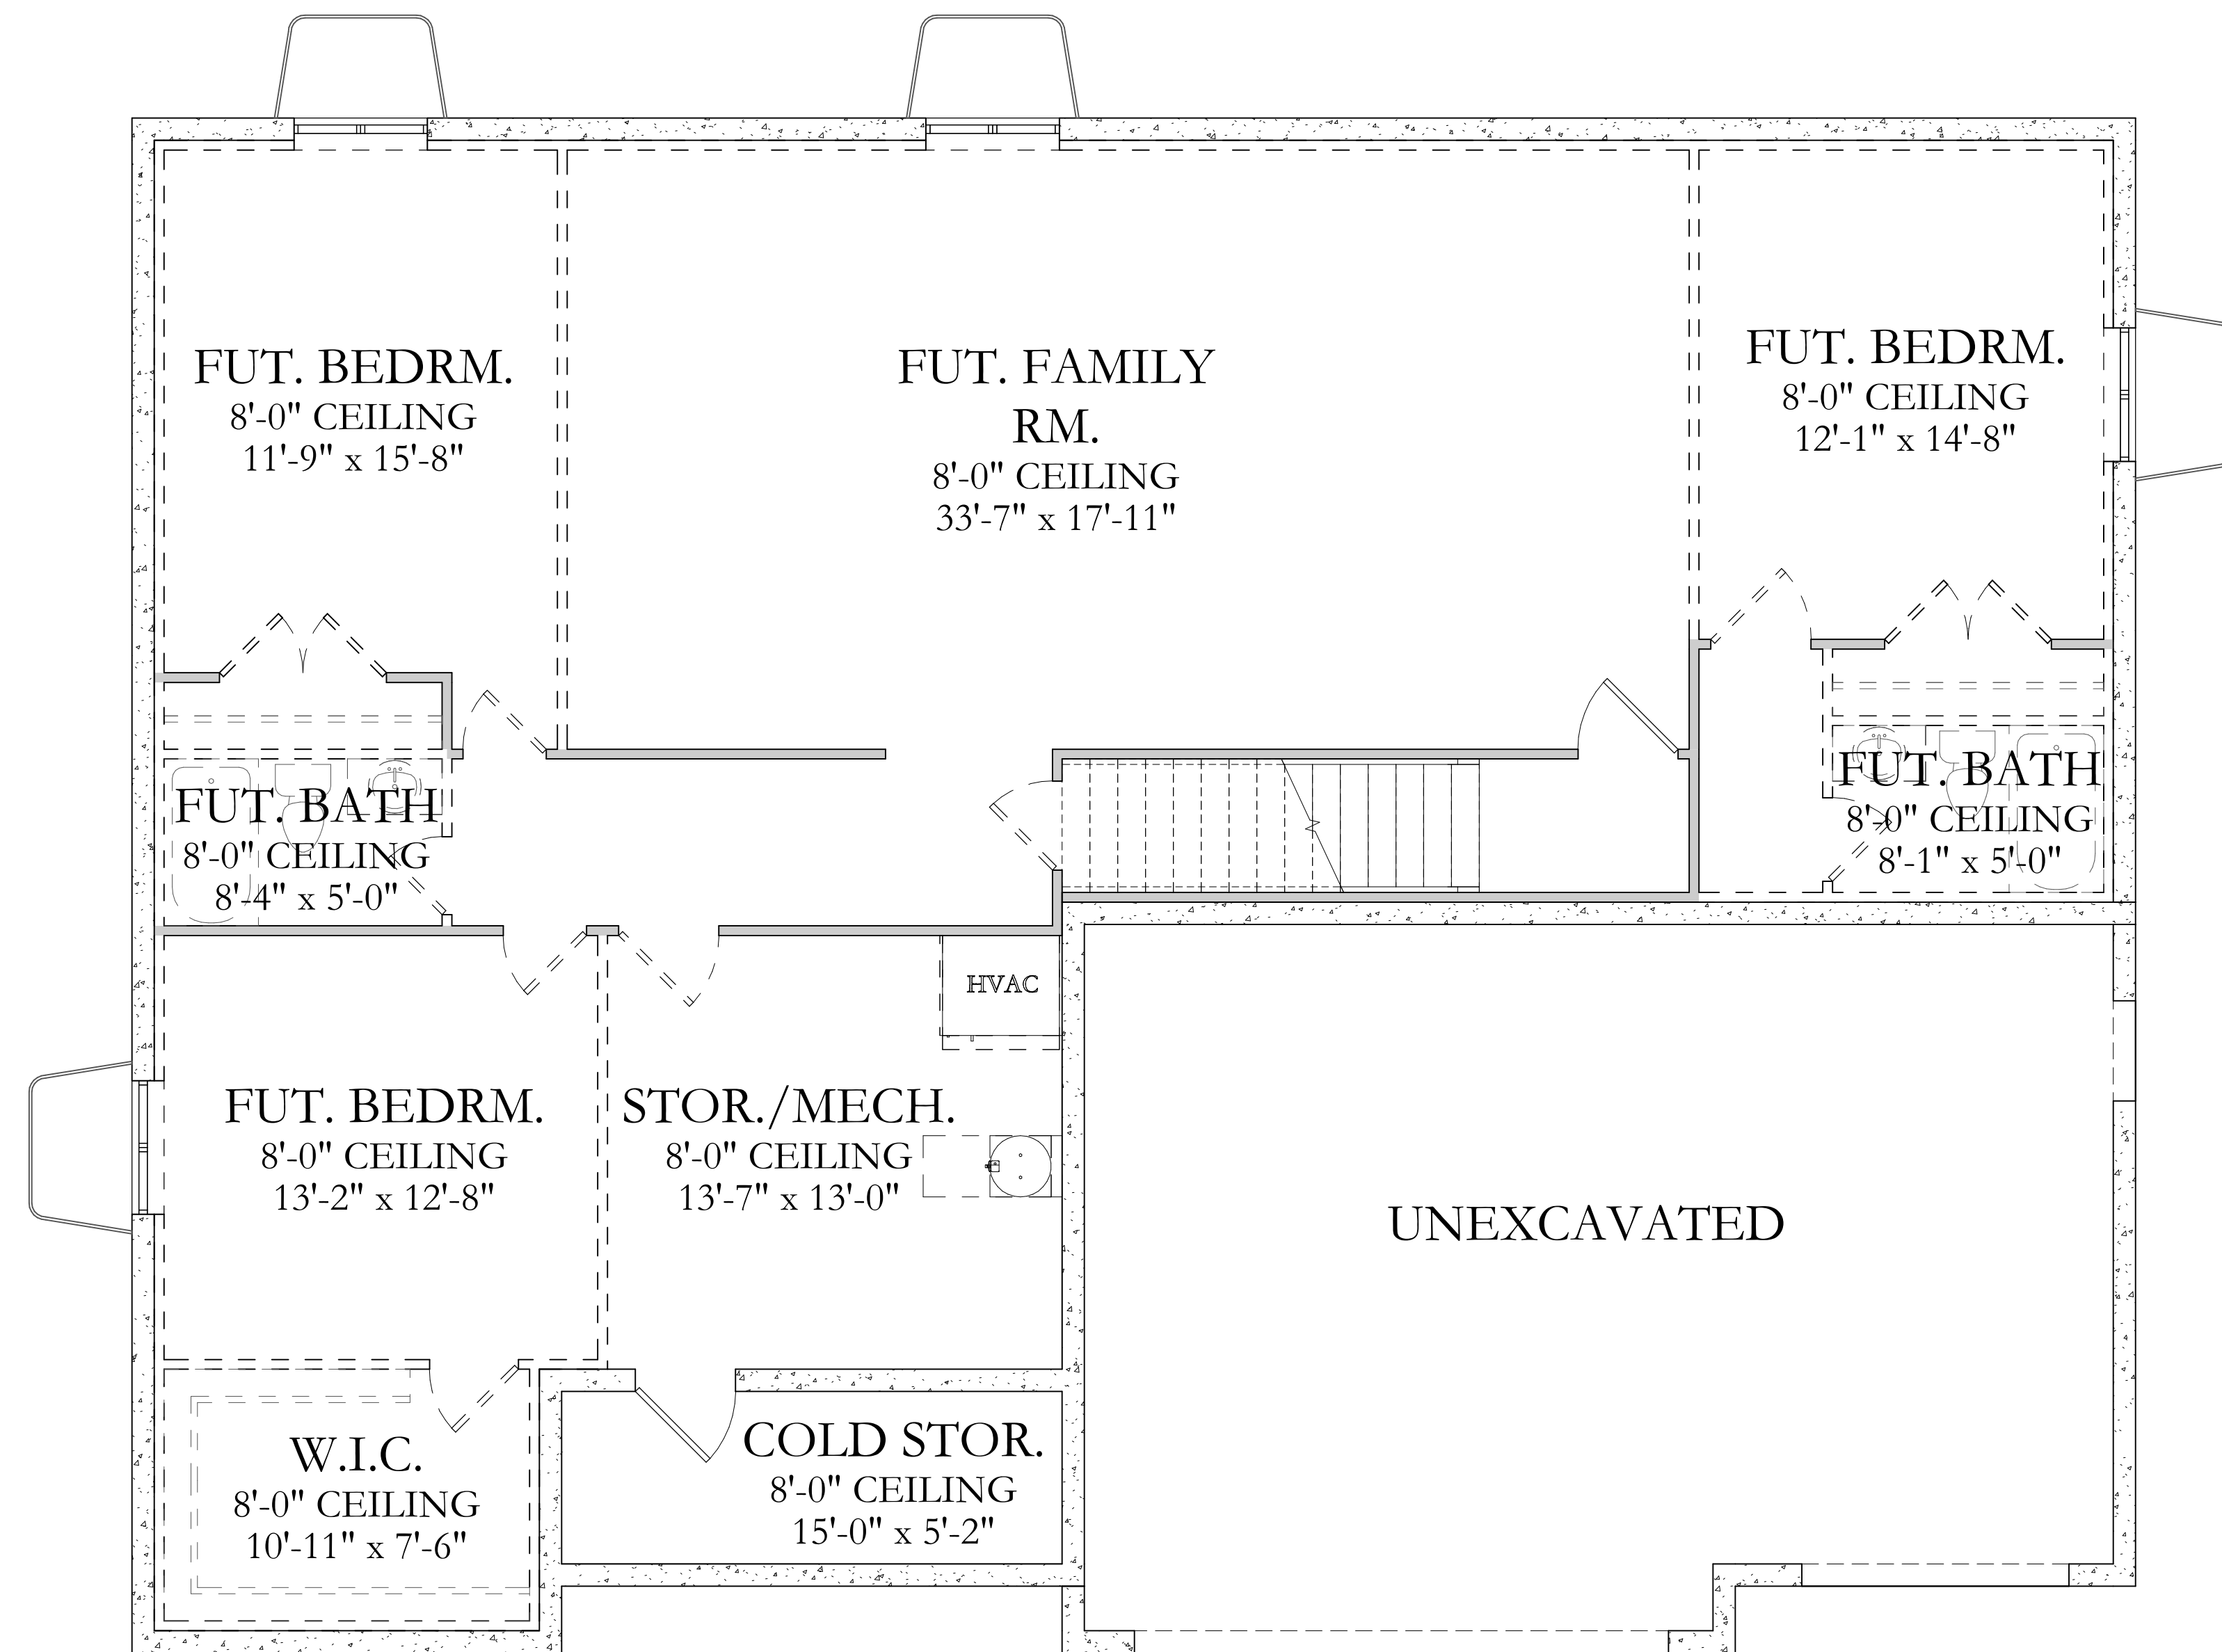

# Autumn

OPTIONAL FINISHED BEDRM.  
(ADDS 319 SQFT TO FINISHED)

Square Footage:

|              |            |
|--------------|------------|
| BASEMENT:    | 2,042 SQFT |
| MAIN FLOOR:  | 1,937 SQFT |
| UPPER FLOOR: |            |

Total Square Footage:

|                 |                    |
|-----------------|--------------------|
| TOTAL FINISHED: | 1,937 - 2,256 SQFT |
| TOTAL:          | 3,979 SQFT         |
| WIDTH:          | 60'-0"             |
| DEPTH:          | 46'-0" TO 48'-0"   |