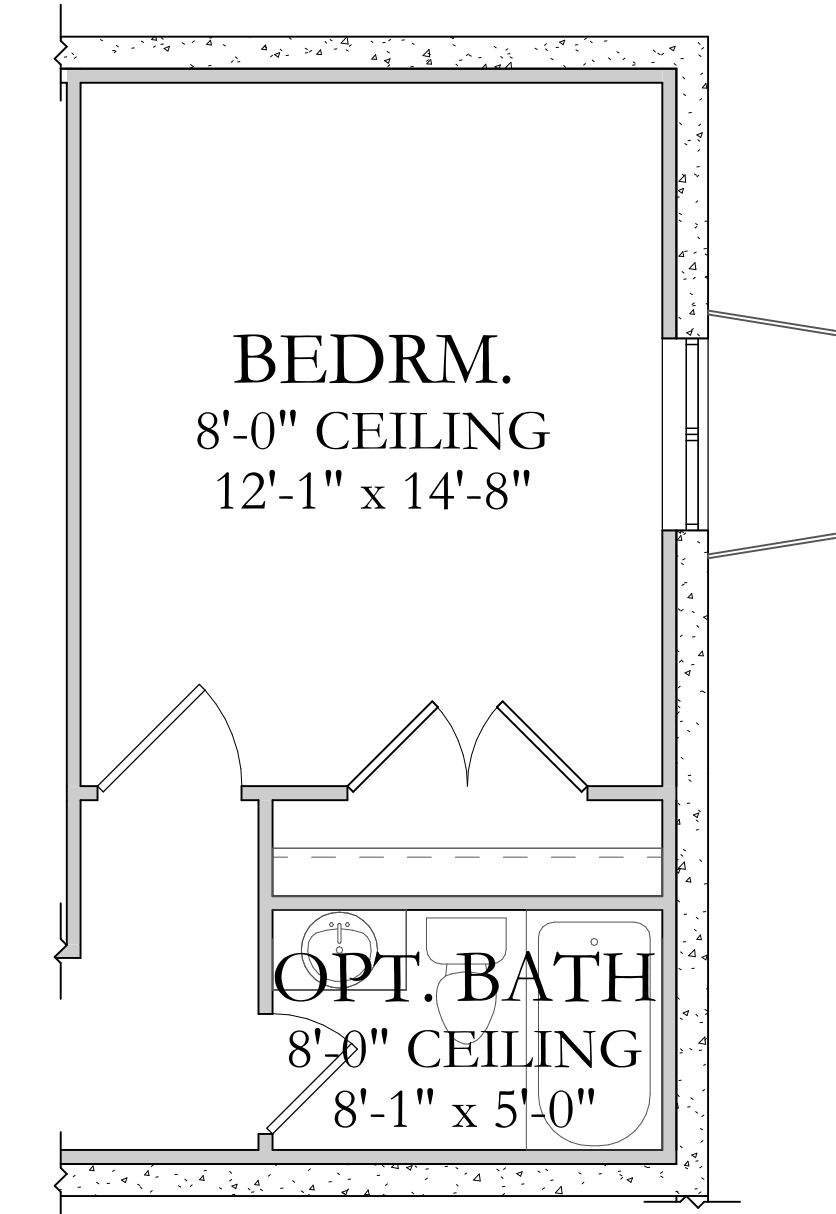

# Autumn

OPTIONAL FINISHED BEDRM.  
(ADDS 319 SQFT TO FINISHED)

Square Footage:

|              |            |
|--------------|------------|
| BASEMENT:    | 2,042 SQFT |
| MAIN FLOOR:  | 1,937 SQFT |
| UPPER FLOOR: |            |

Total Square Footage:

|                 |                    |
|-----------------|--------------------|
| TOTAL FINISHED: | 1,937 - 2,256 SQFT |
| TOTAL:          | 3,979 SQFT         |
| WIDTH:          | 60'-0"             |
| DEPTH:          | 46'-0" TO 48'-0"   |