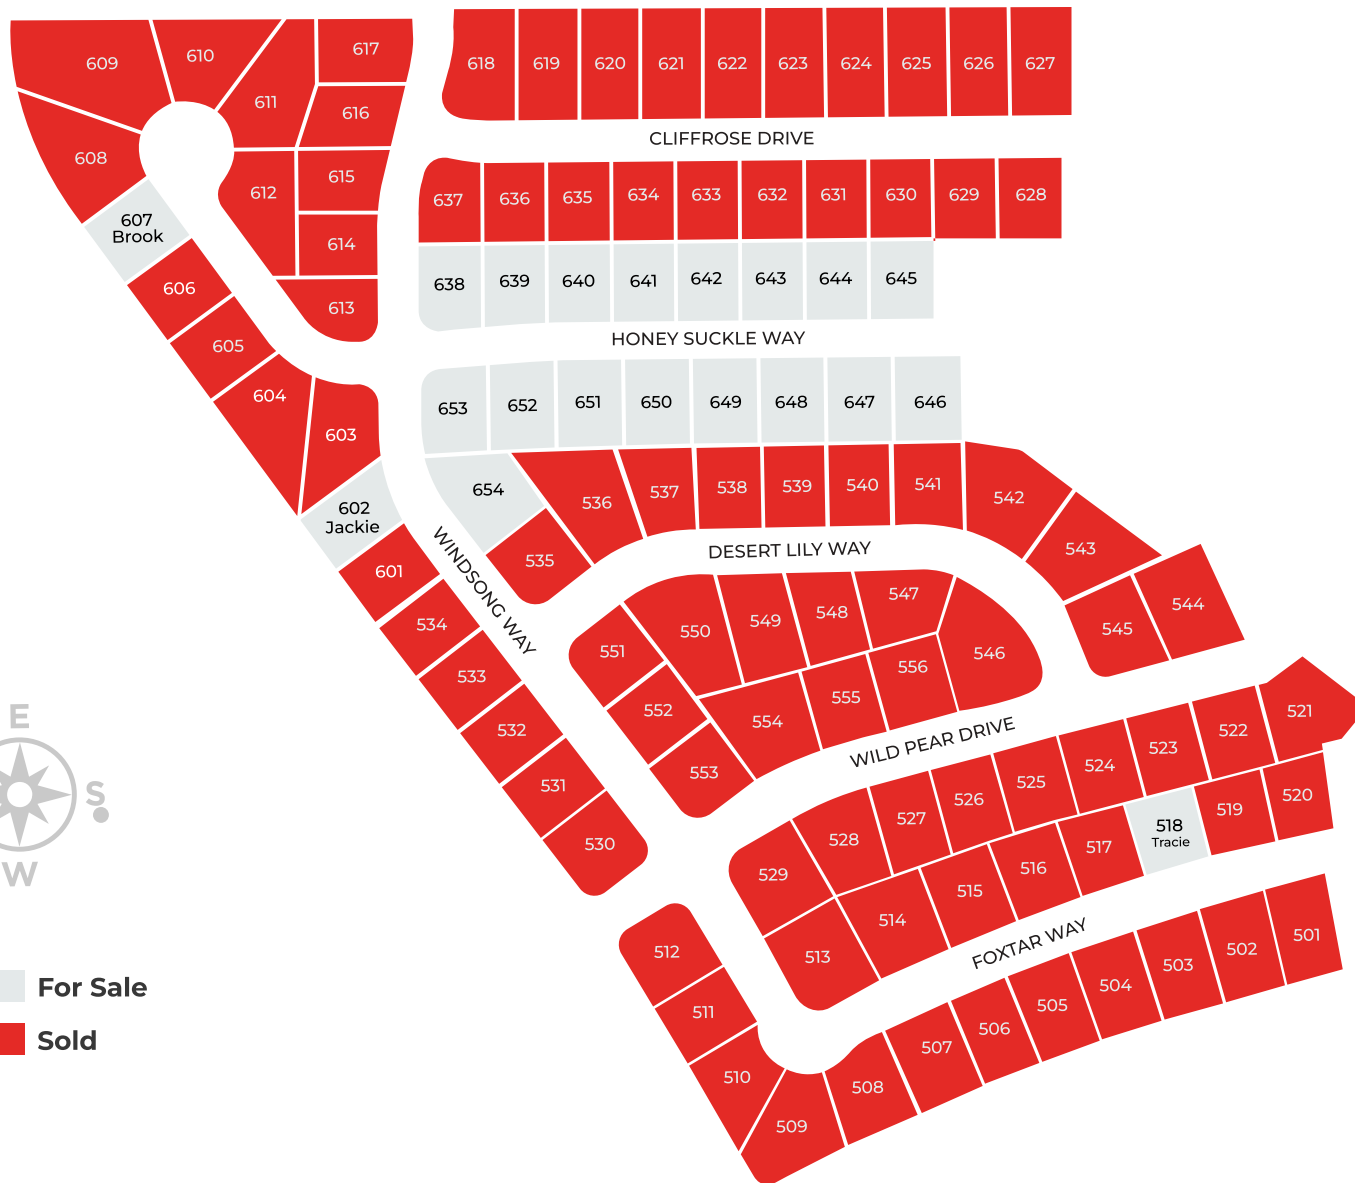

Eagle Mountain
Utah

Sage Park

amenities

- Luxury Home Sites**
- Elite Location**
- Close to Schools**
- Spectacular Views**
- Protective Covenants**
- Lot Size as Large as 1/3 Acre**

Selling homes and lots now!