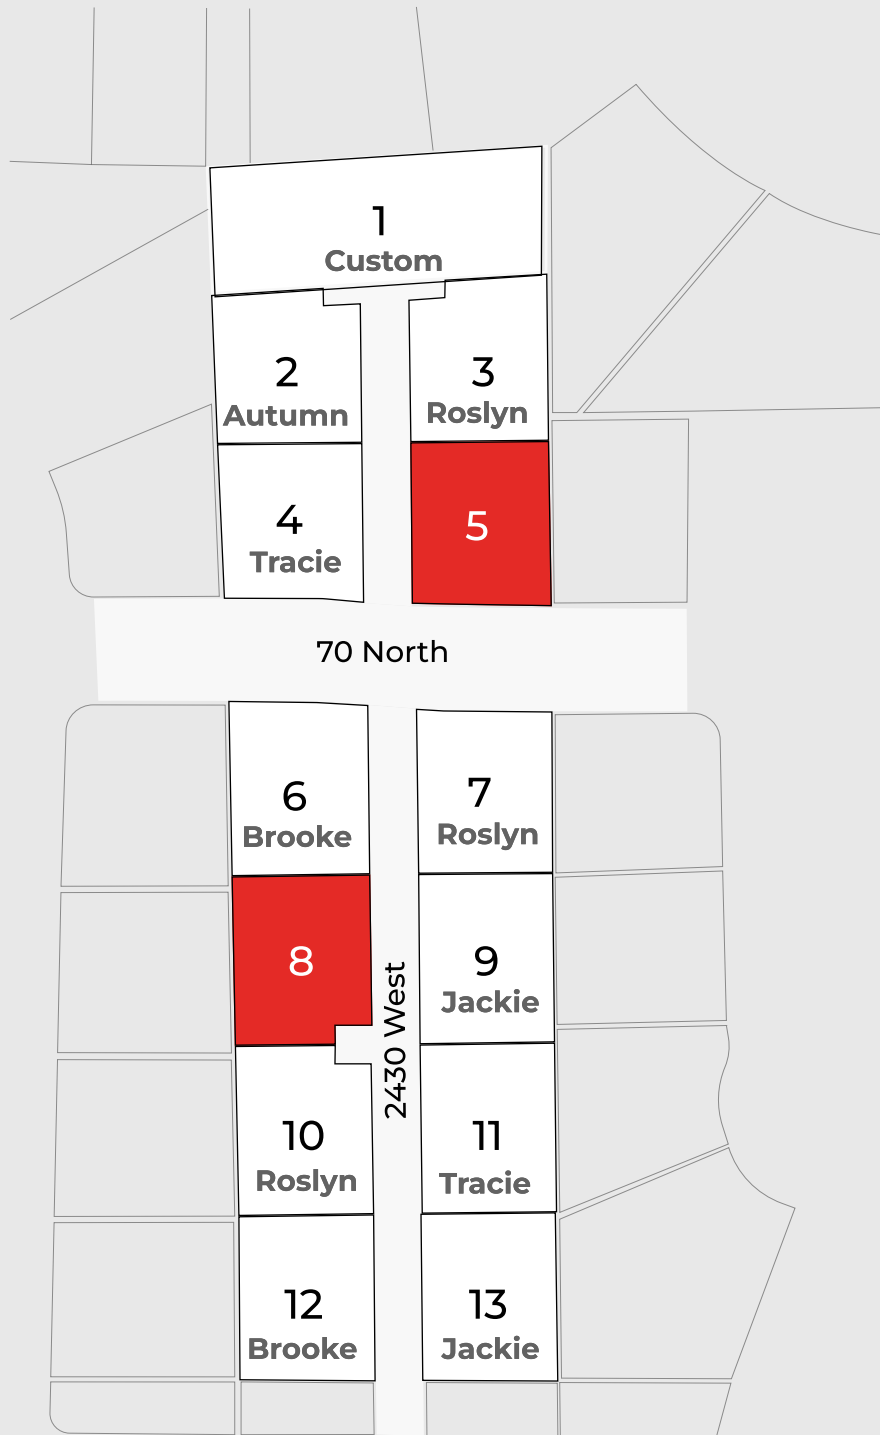

Carla's Cove

Starting in the
Low \$700's

2430 W Lehi Main ST
Lehi, UT

Amenities

- Luxury Home Sites
- HOA
- Elite Location
- Close to Schools

For Sale

Sold

New Phase Now Open!